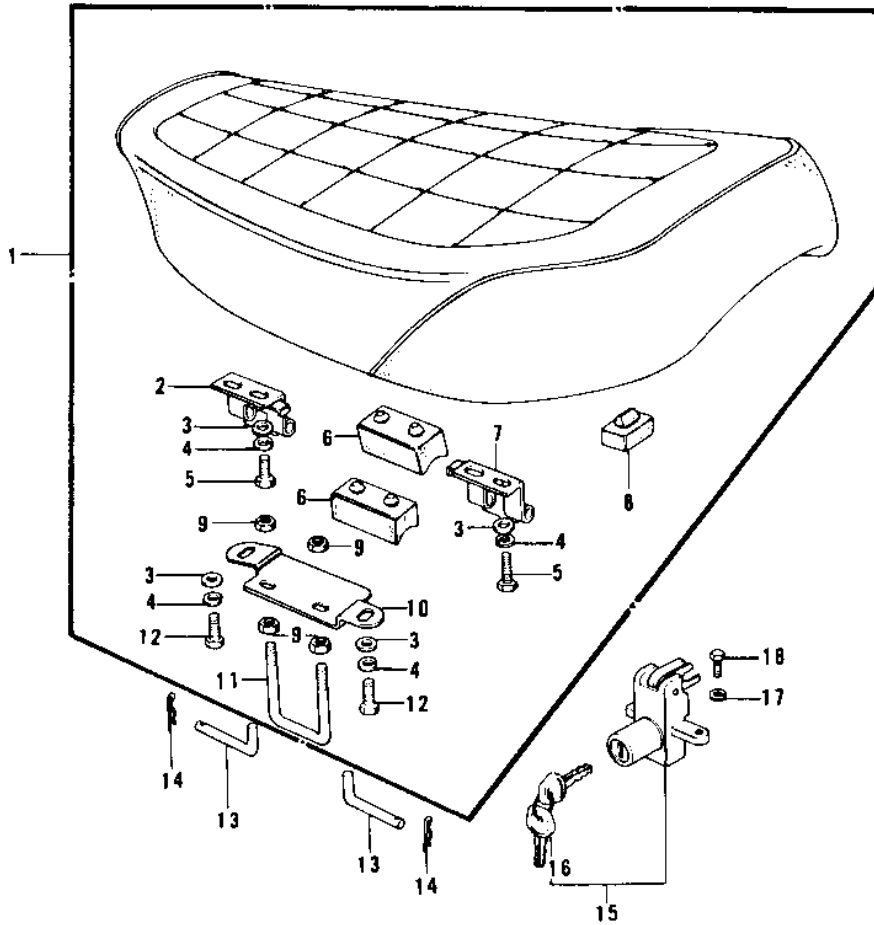

## 1976 KZ900 PARTS DIAGRAM

SEAT/CHAIN COVER

## 1976 KZ900 PARTS LIST

SEAT/CHAIN COVER

ITEM NAME	PART NUMBER	QUANTITY
SEAT-ASSY,DUAL (Ref # 1)	53001-119	1
HINGE,REAR (Ref # 2)	53009-030	1
WASHER PLAIN 6MM (Ref # 3)	411B0600	1
WASHER SPRING 6MM (Ref # 4)	461F0600	2
BOLT-UPSET,6X16 (Ref # 5)	110B0616	1
DAMPER RUBBER,SEAT (Ref # 6)	92075-139	1
HINGE,REAR (Ref # 7)	53009-032	1
DAMPER RUBBER (Ref # 8)	92075-099	1
NUT 6MM (Ref # 9)	311B0600	1
BRACKET,SEAT CATCH (Ref # 10)	53058-003	1
CATCH, SEAT (Ref # 11)	53056-002	1
BOLT-UPSET 6X14 (Ref # 12)	110B0614	1
PIN,DUAL SEAT PIVOT (Ref # 13)	53011-008	1
COTTER PIN (Ref # 14)	92041-003	1
LOCK,SEAT (Ref # 15)	27030-005	1
BOLT-UPSET,6X12 (Ref # 18)	110B0612	1
CASE-CHAIN (Ref # 19)	36014-061	1
WASHER 6.5X20X1.6T (Ref # 20)	92022-125	1
BOLT HEX HEAD 6X18 (Ref # 21)	110N0618	1
BOLT,HEAX HEAD,6X14 (Ref # 22)	92001-115	1
WASHER,8.5X20X1.6 (Ref # 23)	92022-195	1