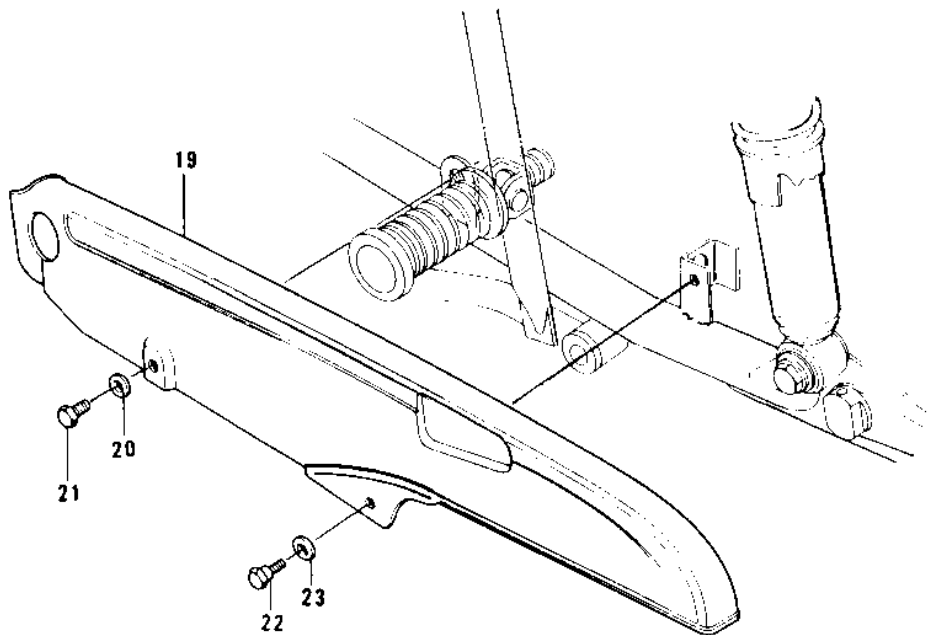

## 1976 KZ900 PARTS DIAGRAM

SEAT/CHAIN COVER

## 1976 KZ900 PARTS LIST

SEAT/CHAIN COVER

ITEM NAME	PART NUMBER	QUANTITY
SEAT-ASSY,DUAL (Ref # 1)	53001-119	1
HINGE,REAR (Ref # 2)	53009-030	1
WASHER PLAIN 6MM (Ref # 3)	411B0600	1
WASHER SPRING 6MM (Ref # 4)	461F0600	2
BOLT-UPSET,6X16 (Ref # 5)	110B0616	1
DAMPER RUBBER,SEAT (Ref # 6)	92075-139	1
HINGE,REAR (Ref # 7)	53009-032	1
DAMPER RUBBER (Ref # 8)	92075-099	1
NUT 6MM (Ref # 9)	311B0600	1
BRACKET,SEAT CATCH (Ref # 10)	53058-003	1
CATCH, SEAT (Ref # 11)	53056-002	1
BOLT-UPSET 6X14 (Ref # 12)	110B0614	1
PIN,DUAL SEAT PIVOT (Ref # 13)	53011-008	1
COTTER PIN (Ref # 14)	92041-003	1
LOCK,SEAT (Ref # 15)	27030-005	1
BOLT-UPSET,6X12 (Ref # 18)	110B0612	1
CASE-CHAIN (Ref # 19)	36014-061	1
WASHER 6.5X20X1.6T (Ref # 20)	92022-125	1
BOLT HEX HEAD 6X18 (Ref # 21)	110N0618	1
BOLT,HEAX HEAD,6X14 (Ref # 22)	92001-115	1
WASHER,8.5X20X1.6 (Ref # 23)	92022-195	1