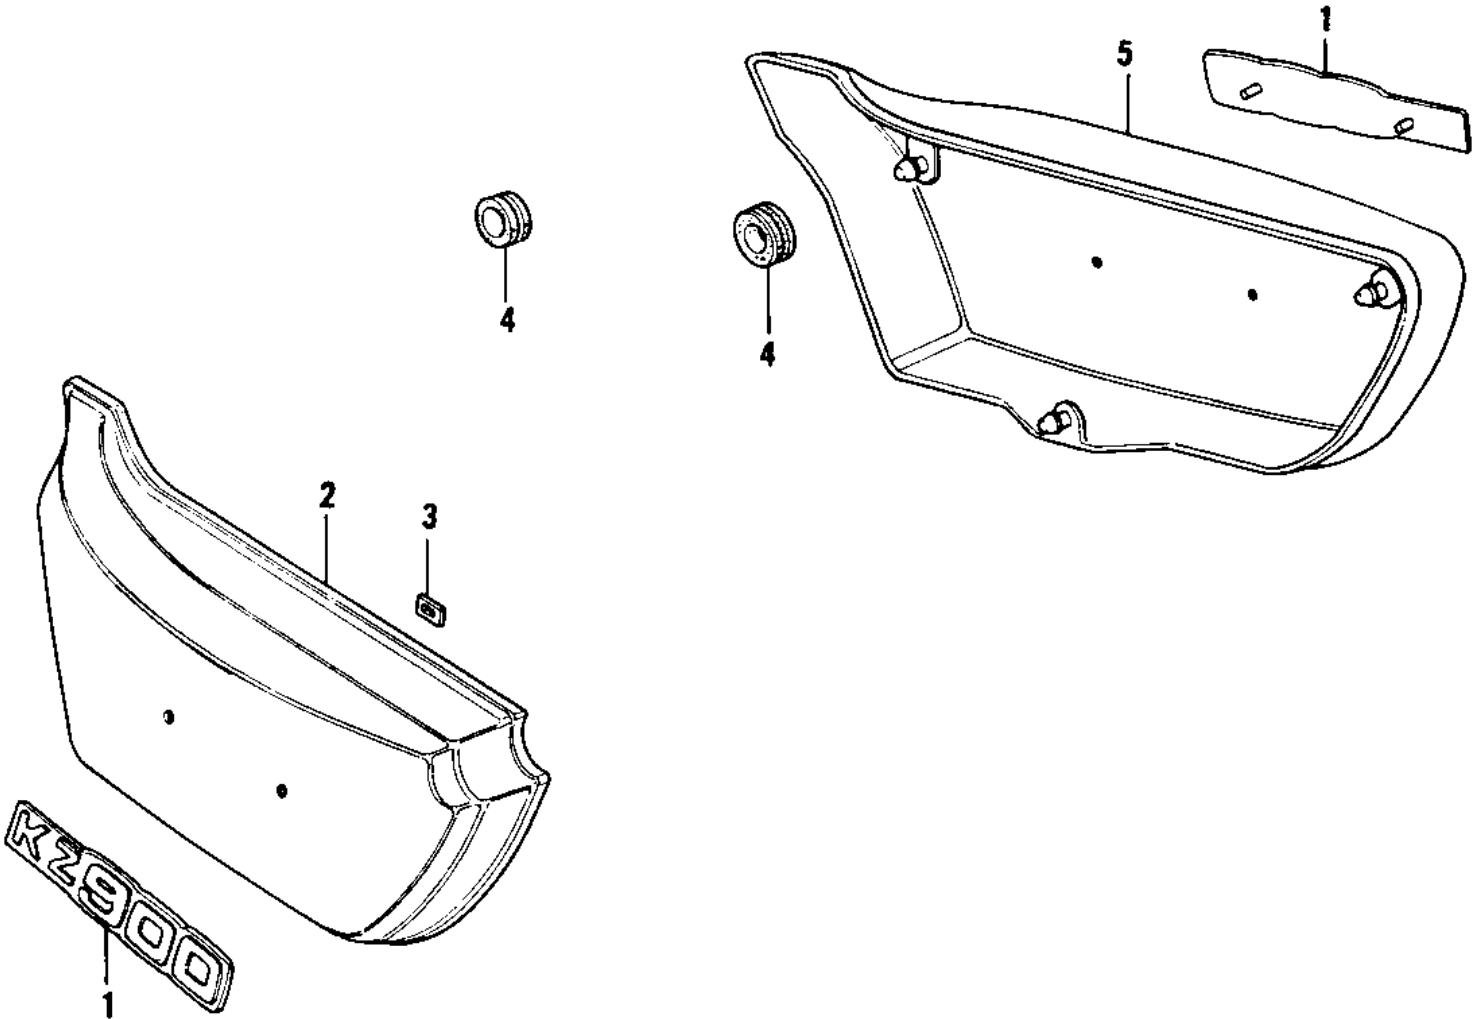

## 1976 KZ900 PARTS DIAGRAM

SIDE COVERS

## 1976 KZ900 PARTS LIST

### SIDE COVERS

ITEM NAME	PART NUMBER	QUANTITY
EMBLEM,SIDE COVER (Ref # 1)	56018-233	1
COVER,L.H SIDE,D.GREN (Ref # 2)	36001-054-3M	1
COVER,L.H SIDE,BROWN (Ref # 2)	36001-054-3N	1
NUT,LOCK,3MM (Ref # 3)	92018-005	1
GROMMET (Ref # 4)	92071-056	1
COVER,RH SIDE,GREEN (Ref # 5)	36007-051-3M	1
COVER,RH SIDE,BROWN (Ref # 5)	36007-051-3N	1