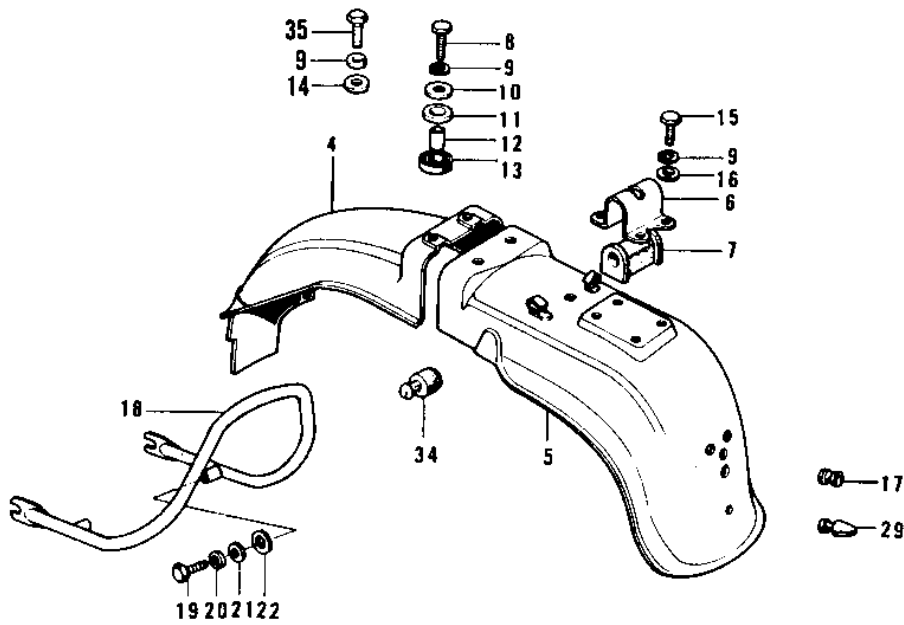

1976 KZ900 PARTS DIAGRAM

FENDERS/SEAT COVER

F
—

102:

1976 KZ900 PARTS LIST

FENDERS/SEAT COVER

ITEM NAME	PART NUMBER	QUANTITY
FENDER-FR (Ref # 1)	35003-015	1
BOLT-SMALL-UPSET,8X16 (Ref # 2)	110B0816	1
WASHER SPRING 8MM (Ref # 3)	461F0800	1
FENDER-RR (Ref # 4)	35022-137	1
FENDER-RR (Ref # 5)	35022-072	1
BRACKET,REAR FENDER (Ref # 6)	35026-006	1
DAMPER RUBBER,RR FEND (Ref # 7)	92075-132	1
BOLT 6X22 (Ref # 8)	110B0622	1
WASHER SPRING 6MM (Ref # 9)	461F0600	2
WASHER,PLAIN,7MM (Ref # 10)	92022-228	1
RUBBER,FENDER COVER (Ref # 11)	92075-174	2
COLLAR,REAR FENDER (Ref # 12)	92027-162	2
DAMPER RUBBER (Ref # 13)	92075-175	2
WASHER PLAIN (Ref # 14)	92022-024	1
BOLT-UPSET,6X16 (Ref # 15)	110B0616	1
WASHER PLAIN 6MM (Ref # 16)	411B0600	1
GROMMET HARNESS 10MM (Ref # 17)	92071-019	1
STAY,REAR FENDER (Ref # 18)	35032-022	1
BOLT-UPSET,10X22 (Ref # 19)	113B1022	1
WASHER SPRING 10MM (Ref # 20)	461F1000	1
WASHER PLAIN 10MM (Ref # 21)	411B1000	1
WASHER-PL-10.5X26X2.3 (Ref # 22)	92022-044	1
COVER,RR FENDER,GREEN (Ref # 23)	53043-013-3M	1
COVER,RR FENDER,BROWN (Ref # 23)	53043-013-3N	1
BOLT-UPSET (Ref # 26)	116B0625	1
PLUG,BACKREST HOLE (Ref # 28)	92074-022	1
DAMPER RUBBER (Ref # 29)	92075-266	1
BRACKET,HELMET HOLDER (Ref # 30)	32122-010	1
CASE (Ref # 32)	32099-018	1

1976 KZ900 PARTS LIST

FENDERS/SEAT COVER

ITEM NAME	PART NUMBER	QUANTITY
PLUG,CASE RUBBER (Ref # 33)	92074-024	1
DAMPER RUBBER,RR FEND (Ref # 34)	92075-135	1
BOLT-UPSET 6X14 (Ref # 35)	110B0614	1