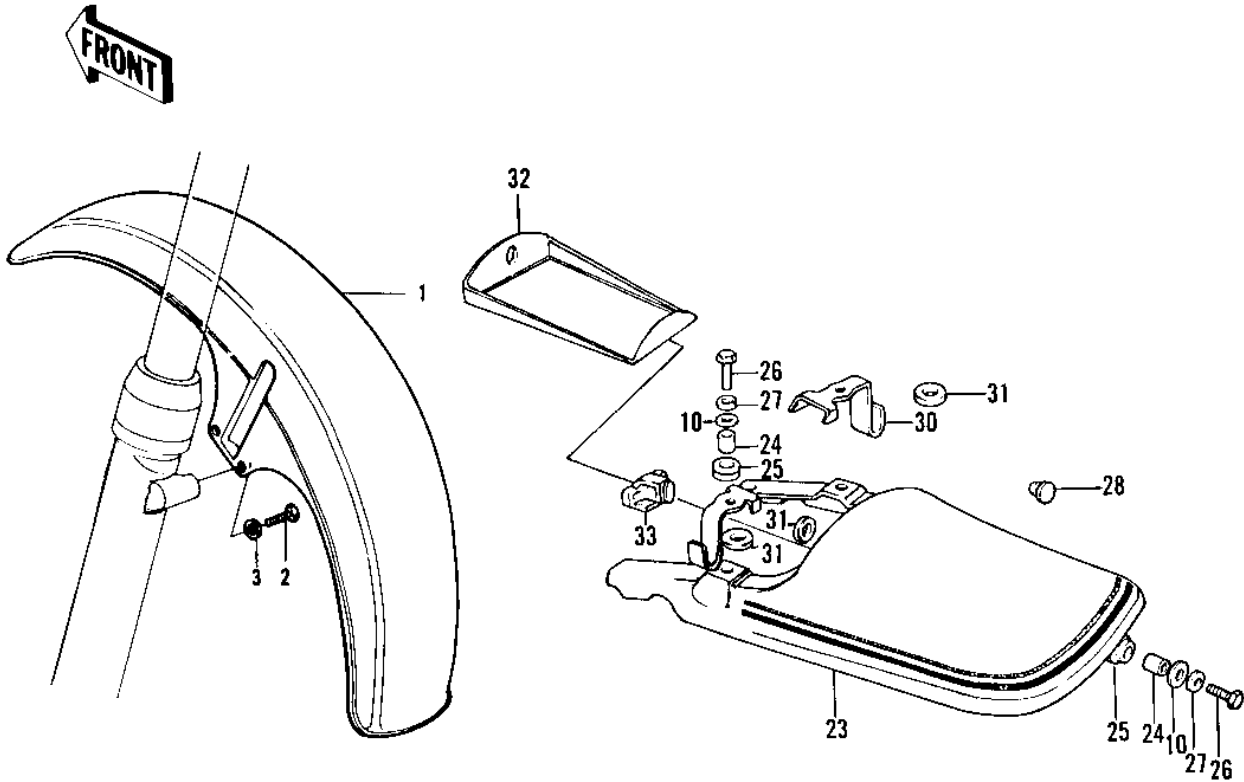

1976 KZ900 PARTS DIAGRAM

FENDERS/SEAT COVER

F
—

102:

1976 KZ900 PARTS LIST

FENDERS/SEAT COVER

ITEM NAME	PART NUMBER	QUANTITY
FENDER-FR (Ref # 1)	35003-015	1
BOLT-SMALL-UPSET,8X16 (Ref # 2)	110B0816	1
WASHER SPRING 8MM (Ref # 3)	461F0800	1
FENDER-RR (Ref # 4)	35022-137	1
FENDER-RR (Ref # 5)	35022-072	1
BRACKET,REAR FENDER (Ref # 6)	35026-006	1
DAMPER RUBBER,RR FEND (Ref # 7)	92075-132	1
BOLT 6X22 (Ref # 8)	110B0622	1
WASHER SPRING 6MM (Ref # 9)	461F0600	2
WASHER,PLAIN,7MM (Ref # 10)	92022-228	1
RUBBER,FENDER COVER (Ref # 11)	92075-174	2
COLLAR,REAR FENDER (Ref # 12)	92027-162	2
DAMPER RUBBER (Ref # 13)	92075-175	2
WASHER PLAIN (Ref # 14)	92022-024	1
BOLT-UPSET,6X16 (Ref # 15)	110B0616	1
WASHER PLAIN 6MM (Ref # 16)	411B0600	1
GROMMET HARNESS 10MM (Ref # 17)	92071-019	1
STAY,REAR FENDER (Ref # 18)	35032-022	1
BOLT-UPSET,10X22 (Ref # 19)	113B1022	1
WASHER SPRING 10MM (Ref # 20)	461F1000	1
WASHER PLAIN 10MM (Ref # 21)	411B1000	1
WASHER-PL-10.5X26X2.3 (Ref # 22)	92022-044	1
COVER,RR FENDER,GREEN (Ref # 23)	53043-013-3M	1
COVER,RR FENDER,BROWN (Ref # 23)	53043-013-3N	1
BOLT-UPSET (Ref # 26)	116B0625	1
PLUG,BACKREST HOLE (Ref # 28)	92074-022	1
DAMPER RUBBER (Ref # 29)	92075-266	1
BRACKET,HELMET HOLDER (Ref # 30)	32122-010	1
CASE (Ref # 32)	32099-018	1

1976 KZ900 PARTS LIST

FENDERS/SEAT COVER

ITEM NAME	PART NUMBER	QUANTITY
PLUG,CASE RUBBER (Ref # 33)	92074-024	1
DAMPER RUBBER,RR FEND (Ref # 34)	92075-135	1
BOLT-UPSET 6X14 (Ref # 35)	110B0614	1