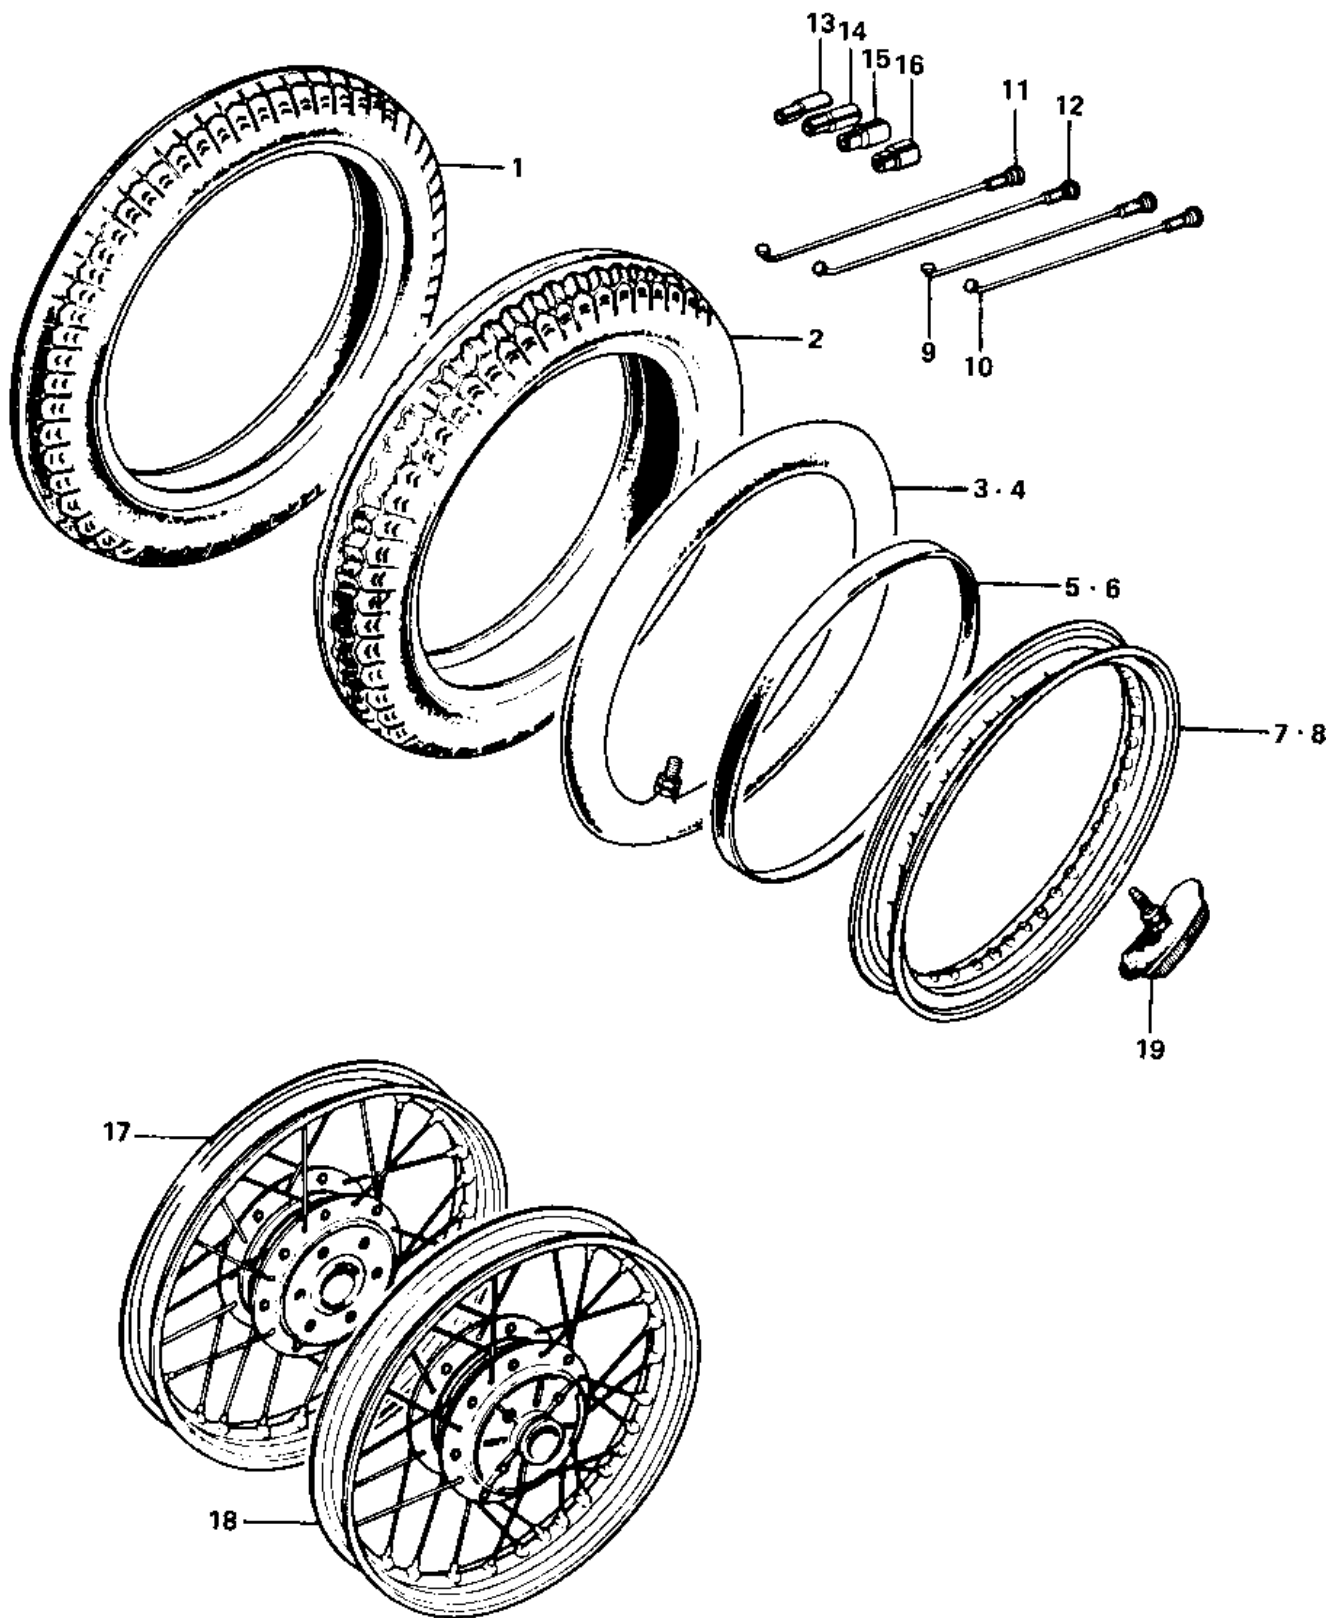

1976 KZ900 PARTS DIAGRAM

WHEELS/TIRES

1976 KZ900 PARTS LIST

WHEELS/TIRES

ITEM NAME	PART NUMBER	QUANTITY
TIRE 325H-19 F6B F (Ref # 1)	41021-038	1
TIRE 400H-18 K87 R (Ref # 2)	41021-039	1
*** N.L.A.*** (Canada) (Ref # 3)	41022-030	1
TUBE 350/375/410-18 (Ref # 4)	41022-031	1
BAND RIM (Ref # 5)	41023-015	1
BAND,RIM,4.00/5.10-18 (Ref # 6)	41023-1006	1
RIM (Ref # 7)	41025-085	1
RIM,2.15BX18W (Ref # 8)	41025-049	1
SPOKE-ASY,FR INNER (Ref # 9)	41027-085	1
SPOKE-ASY,FR OUTER (Ref # 10)	41028-084	1
SPOKE-ASY,RR INNER (Ref # 11)	41027-057	1
SPOKE-ASY,RR OUTER (Ref # 12)	41028-057	1
WEIGHT,BALANCE,10G (Ref # 13)	41075-1007	2
WEIGHT,BALANCE,20G (Ref # 14)	41075-1008	2
WEIGHT,BALANCE,30G (Ref # 15)	41075-1009	2
WEIGHT,BALANCE,5G (Ref # 16)	41075-1010	2
WHEEL ASSY FRONT (Ref # 17)	41074-047	1
WHEEL ASST,REAR (Ref # 18)	42048-023	1
PROTECTOR-BEAD,2.15B (Ref # 19)	41024-008	1