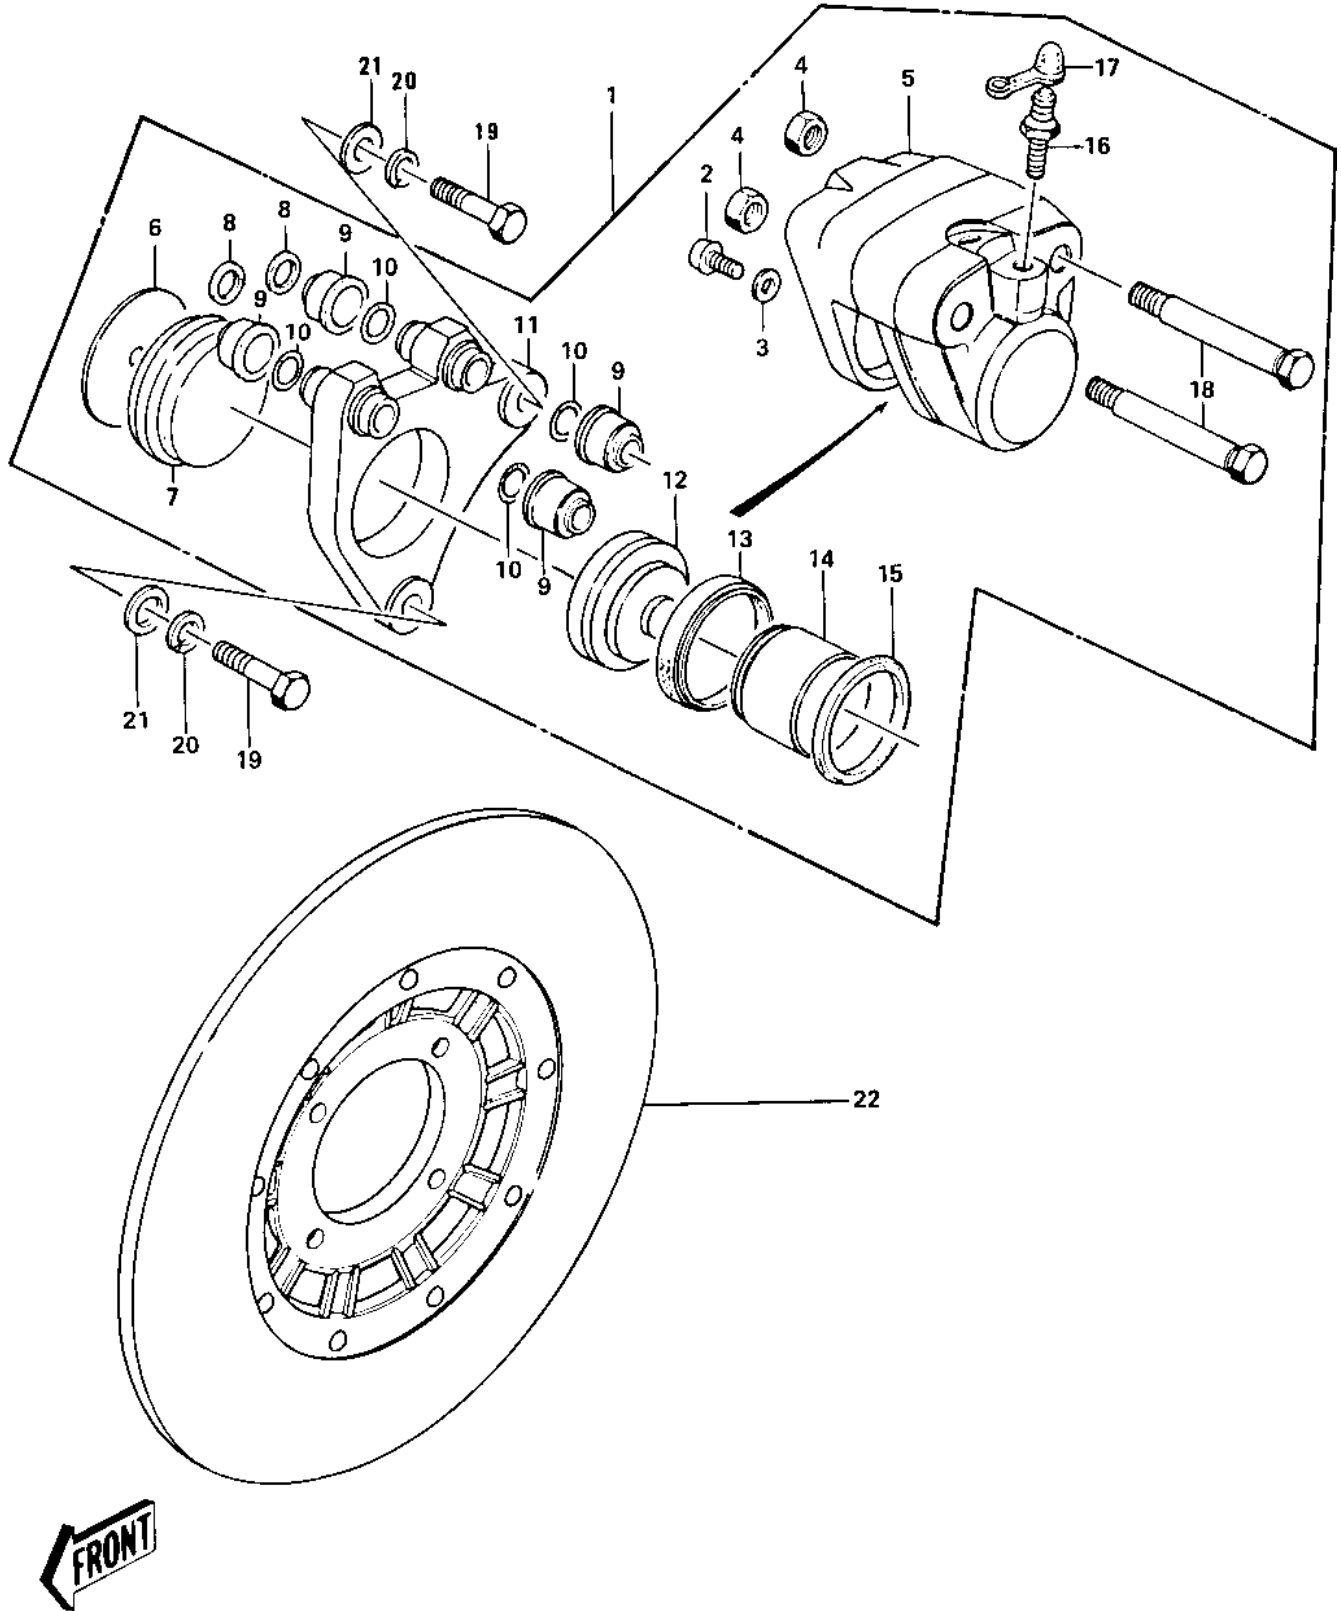

1976 KZ900 PARTS DIAGRAM

FRONT BRAKE

1976 KZ900 PARTS LIST

FRONT BRAKE

ITEM NAME	PART NUMBER	QUANTITY
CALIPER ASSY,FRONT (Ref # 1)	43041-017	1
SCREW PAN HEAD 6X12 (Ref # 2)	220B0612	1
WASHER SPRING 6MM (Ref # 3)	461F0600	1
NUT 10MM (Ref # 4)	315B1000	1
CALIPER (Ref # 5)	43042-008	1
SPACER (Ref # 6)	43040-004	1
PAD B (Ref # 7)	43051-006	1
PLUG (Ref # 8)	43088-002	1
DUST SHILD,SHAFT (Ref # 9)	43052-005	1
"O" RING (Ref # 10)	43053-006	1
HOLDER,CALIPER (Ref # 11)	43044-008	1
PAD A (Ref # 12)	43050-5001	2
DUST SEALD,RUBBER (Ref # 13)	43054-003	1
PISTON,CALIPER (Ref # 14)	43048-006	1
RING,PISTON SEAL (Ref # 15)	43049-002	1
RING,DUST SEAL (Ref # 16)	43085-001	2
CAP,BREEDER (Ref # 17)	43057-003	1
BOLT (Ref # 18)	43045-006	1
BOLT (Ref # 19)	92007-032	1
WASHER SPRING 10MM (Ref # 20)	461F1000	1
WASHER PLAIN 10MM (Ref # 21)	410B1000	1
DISC PLATE,FRONT (Ref # 22)	41080-005	1