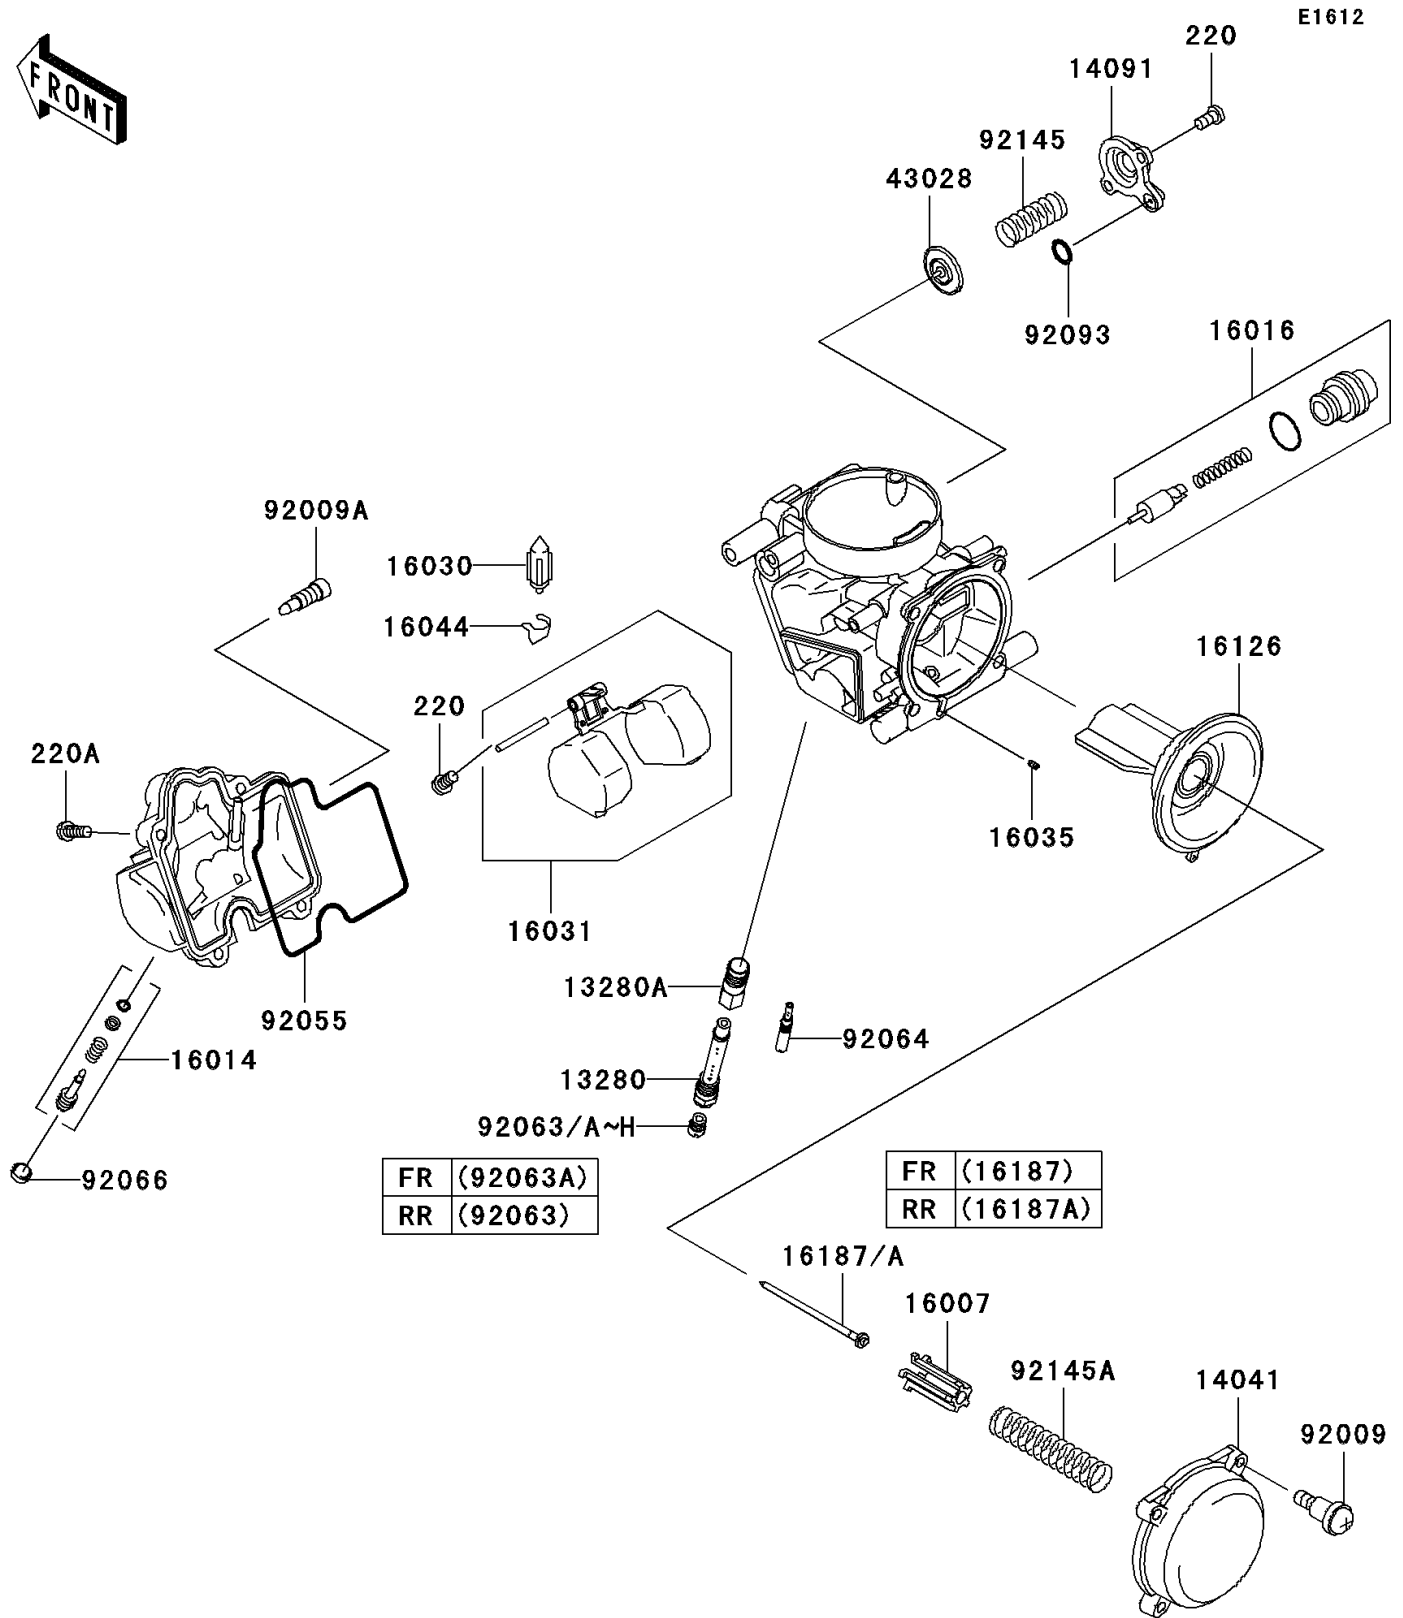

2008 Teryx® 750 4x4 PARTS DIAGRAM

Carburetor Parts

2008 Teryx® 750 4x4 PARTS LIST

Carburetor Parts

ITEM NAME	PART NUMBER	QUANTITY
SCREW-PAN-CROS,4X8 (Ref # 220)	220AA0408	1
SCREW-PAN-CROS,4X14 (Ref # 220A)	220AA0414	1
HOLDER (Ref # 13280)	13280-0115	1
HOLDER,JET (Ref # 13280A)	13280-1096	1
CAP-CHAMBER,MIXING (Ref # 14041)	14041-1091	1
COVER,AIR CUT VALVE (Ref # 14091)	14091-1246	1
SEAT-SPRING,VALVE (Ref # 16007)	16007-1117	1
SCREW-PILOT AIR (Ref # 16014)	16014-0009	1
PLUNGER (Ref # 16016)	16016-1117	1
VALVE-FLOAT (Ref # 16030)	16030-1007	1
FLOAT (Ref # 16031)	16031-1097	1
JET-AIR,LEAK (Ref # 16035)	16035-1055	1
CLAMP,FLOAT VALVE (Ref # 16044)	16044-007	1
VALVE (Ref # 16126)	16126-0015	1
NEEDLE-JET,N3RL,FR (Ref # 16187)	16187-0281	1
NEEDLE-JET,NFCH,RR (Ref # 16187A)	16187-0282	1
DIAPHRAGM,AIR CUT VALVE (Ref # 43028)	43028-1085	1
SCREW,4X4.4 (Ref # 92009)	92009-1549	1
SCREW,DRAIN,6X0.75 (Ref # 92009A)	92009-1551	1
RING-O,FLOAT CHAMBER (Ref # 92055)	92055-1589	1
JET-MAIN,#140,RR (Ref # 92063)	92063-1013	1
JET-MAIN,#135,FR (Ref # 92063A)	92063-1014	1
JET-MAIN,#138 (Ref # 92063B)	92063-1015	1
JET-MAIN,#142 (Ref # 92063C)	92063-1016	1
JET-MAIN,#145 (Ref # 92063D)	92063-1017	1
JET-MAIN,#125 (Ref # 92063E)	92063-1069	1
JET-MAIN,#128 (Ref # 92063F)	92063-1074	1
JET-MAIN,#130 (Ref # 92063G)	92063-1075	1
JET-MAIN,#132 (Ref # 92063H)	92063-1076	1

2008 Teryx® 750 4x4 PARTS LIST

Carburetor Parts

ITEM NAME	PART NUMBER	QUANTITY
JET-PILOT,#38 (Ref # 92064)	92064-0011	1
PLUG,PILOT AIR SCREW,6.9X2 (Ref # 92066)	92066-1051	1
SEAL,"U"RING (Ref # 92093)	92093-1046	1
SPRING,AIR CUT VALVE (Ref # 92145)	92145-0097	1
SPRING,VACUUM VALVE (Ref # 92145A)	92145-1064	1