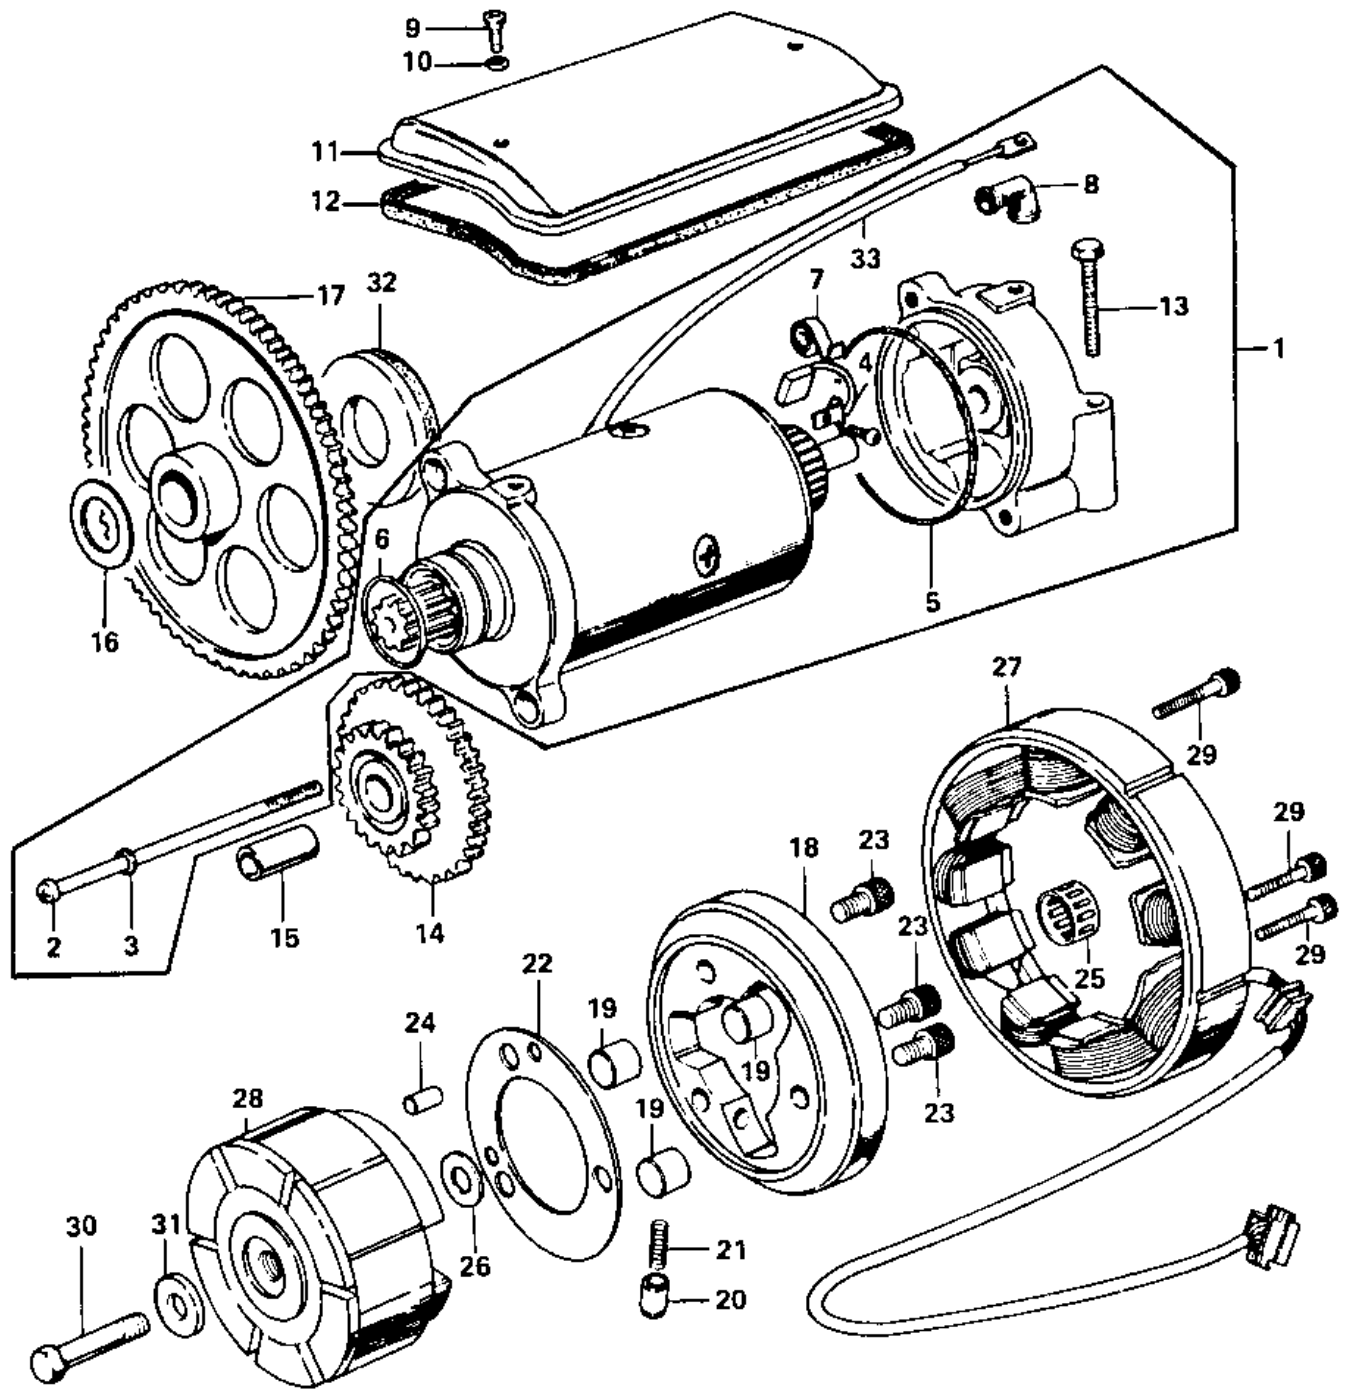

1976 KZ900 PARTS DIAGRAM

GENERATOR/STARTER MOTOR

1976 KZ900 PARTS LIST

GENERATOR/STARTER MOTOR

ITEM NAME	PART NUMBER	QUANTITY
MOTOR ASSY,STARTER (Ref # 1)	21163-004	1
SCREW,PAN HEAD,6X110 (Ref # 2)	21015-005	1
WASHER SPRING 6MM (Ref # 3)	461F0600	1
CARBON BRUSH (Ref # 4)	21039-003	1
"0" RING,STARTING MTR (Ref # 5)	21027-003	1
"0" RING,24 MM (Ref # 6)	21027-004	1
SPRING,CARBON BRUSH (Ref # 7)	21040-003	1
CAP,STARTIN MOTOR TERMINAL (Ref # 8)	21017-017	1
BOLT (6X10) (Ref # 9)	110N0610	1
WASHER PLAIN 6MM (Ref # 10)	410B0600	1
COVER,STARTING MOTOR (Ref # 11)	21165-001	1
GASKET,START MOTOR CV (Ref # 12)	21166-001	1
BOLT HEX HEAD 6X56 (Ref # 13)	110B0656	1
GEAR,STARTING MOTOR 19T 70T (Ref # 14)	21167-002	1
PIN-PISTON (Ref # 15)	13002-007	1
WASHER 22MM (Ref # 16)	92026-091	1
GEAR,STARTING CLUTCH (Ref # 17)	21167-003	1
CLUTCH ASSY,STARTING (Ref # 18)	13194-1006	1
ROLLER 15MM (Ref # 19)	92122-001	1
PLUG (Ref # 20)	92043-087	1
SPRING (Ref # 21)	92081-110	1
PLATE,CLUTCH STARTING (Ref # 22)	92026-082	1
BOLT,8X16 (Ref # 23)	92003-104	1
PIN,DOWEL,6X22 (Ref # 24)	551A0622	1
BEARING,K222620 (Ref # 25)	92046-033	1
WASHER,PLAIN,O.D. 35.5 MM (Ref # 26)	92026-092	1
STATOR ASSY (Ref # 27)	21076-023	1
ROTOR (Ref # 28)	21007-032	1
BOLT-SOCKET,6X35,BLAC (Ref # 29)	120Q0635	1

1976 KZ900 PARTS LIST

GENERATOR/STARTER MOTOR

ITEM NAME	PART NUMBER	QUANTITY
BOLT,8X40 (Ref # 30)	114G0840	1
WASHER 8MM (Ref # 31)	92022-218	1
DAMPER RUBBER 6.3T 36MM (Ref # 32)	92075-192	1
DAMPER RUBBER 7.3T 36MM (Ref # 32)	92075-193	1
DAMPER RUBBER 8.3T 36MM (Ref # 32)	92075-194	1
WIRE,LEAD (Ref # 33)	26010-048	1