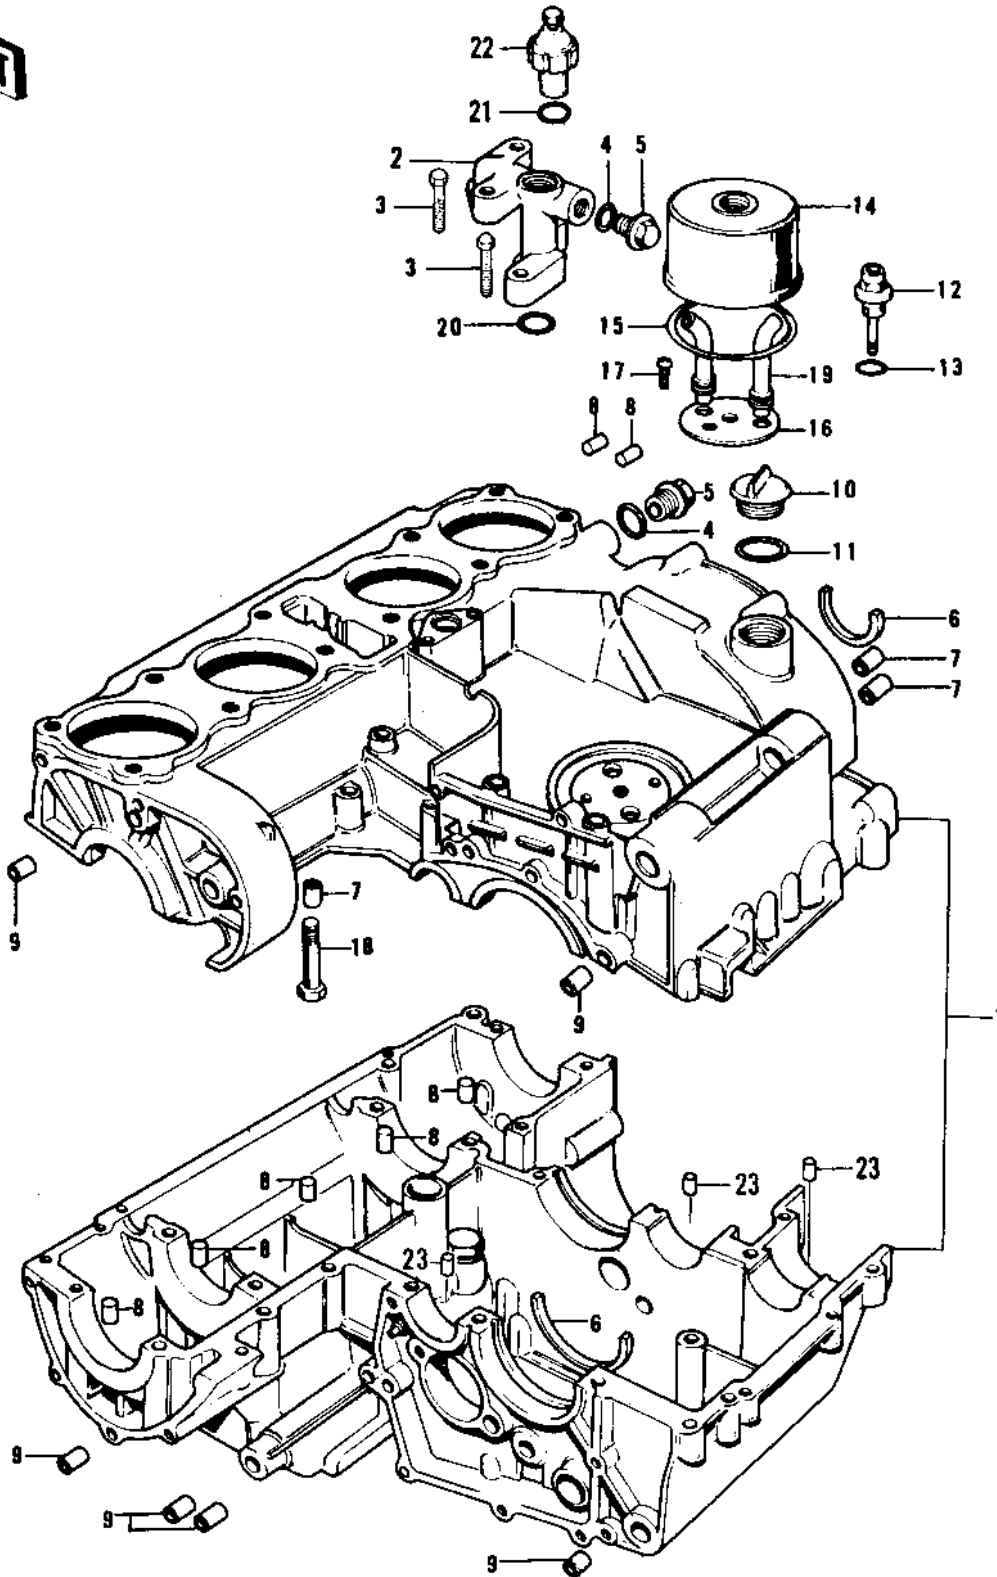

1976 KZ900 PARTS DIAGRAM

CRANKCASE/BREATHER COVER

1976 KZ900 PARTS LIST

CRANKCASE/BREATHER COVER

ITEM NAME	PART NUMBER	QUANTITY
CRANKCASE SET,BUFF FINISH (Ref # 1)	14001-104-2J	2
CRANKCASE SET (Ref # 1)	14001-5025	1
PIPE (Ref # 2)	16109-003	1
BOLT,HEX HEAD,6X35 (Ref # 3)	92001-153	1
"O" RING,15MM (Ref # 4)	670B2015	1
PLUG (Ref # 5)	92066-021	1
RING,BEARNG SET, 62MM (Ref # 6)	14013-1004	1
PIN,DOWEL,10X14 (Ref # 7)	552A1014	1
PIN,DOWEL,6X14 (Ref # 8)	610A0614	1
PIN,DOWEL,6X14 (Ref # 9)	92042-007	1
PLUG,OIL FILLER (Ref # 10)	16115-013	1
"O" RING, (Ref # 11)	92055-049	1
BOLT,BREATHER FITTING (Ref # 12)	92003-098	1
"O" RING,16MM (Ref # 13)	670B2016	1
BODY,BREATHER (Ref # 14)	14070-003	1
"O" RING,BREATHER BODY (Ref # 15)	92055-052	1
PLATE,BREATHER (Ref # 16)	14068-007	1
SCREW PAN HEAD 6X18 (Ref # 17)	220B0618	1
BOLT,HEX HEAD,8X72 (Ref # 18)	92003-107	1
TUBE (Ref # 19)	92059-118	1
"O" RING,18MM (Ref # 20)	670B2018	1
"O" RING (Ref # 21)	92055-055	1
SWITCH,OIL PRESSURE (Ref # 22)	27010-1013	2
PIN DOWEL 6MM (Ref # 23)	92042-016	1