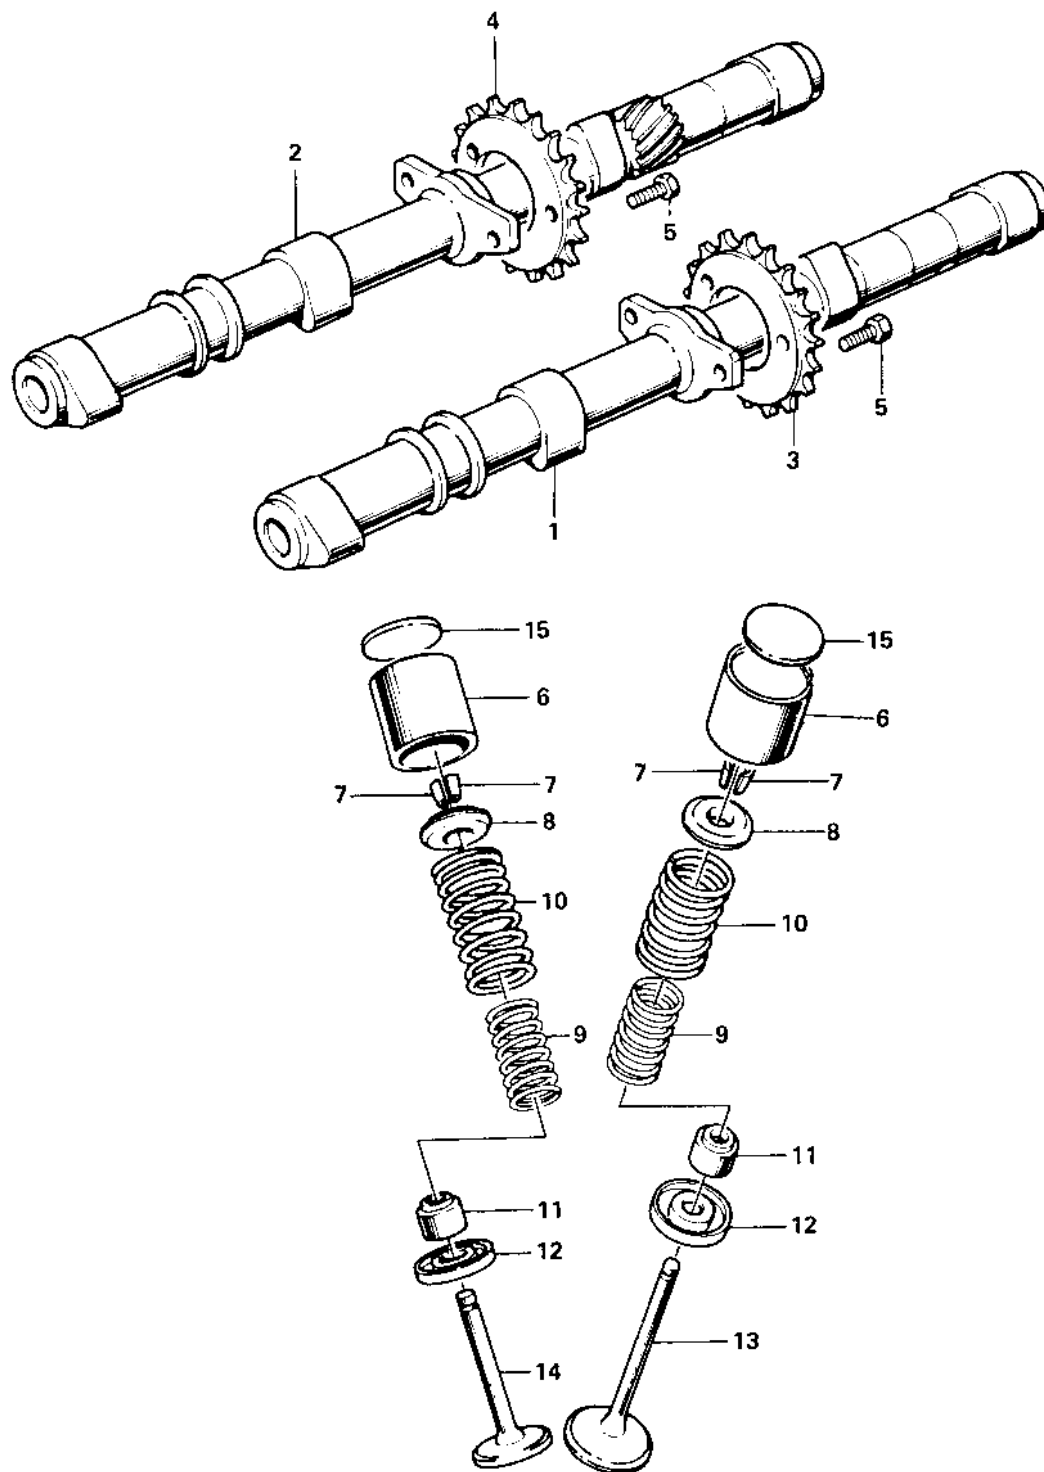

1976 KZ900 PARTS DIAGRAM

CAMSHAFTS/VALVES

1976 KZ900 PARTS LIST

CAMSHAFTS/VALVES

ITEM NAME	PART NUMBER	QUANTITY
-----------	-------------	----------