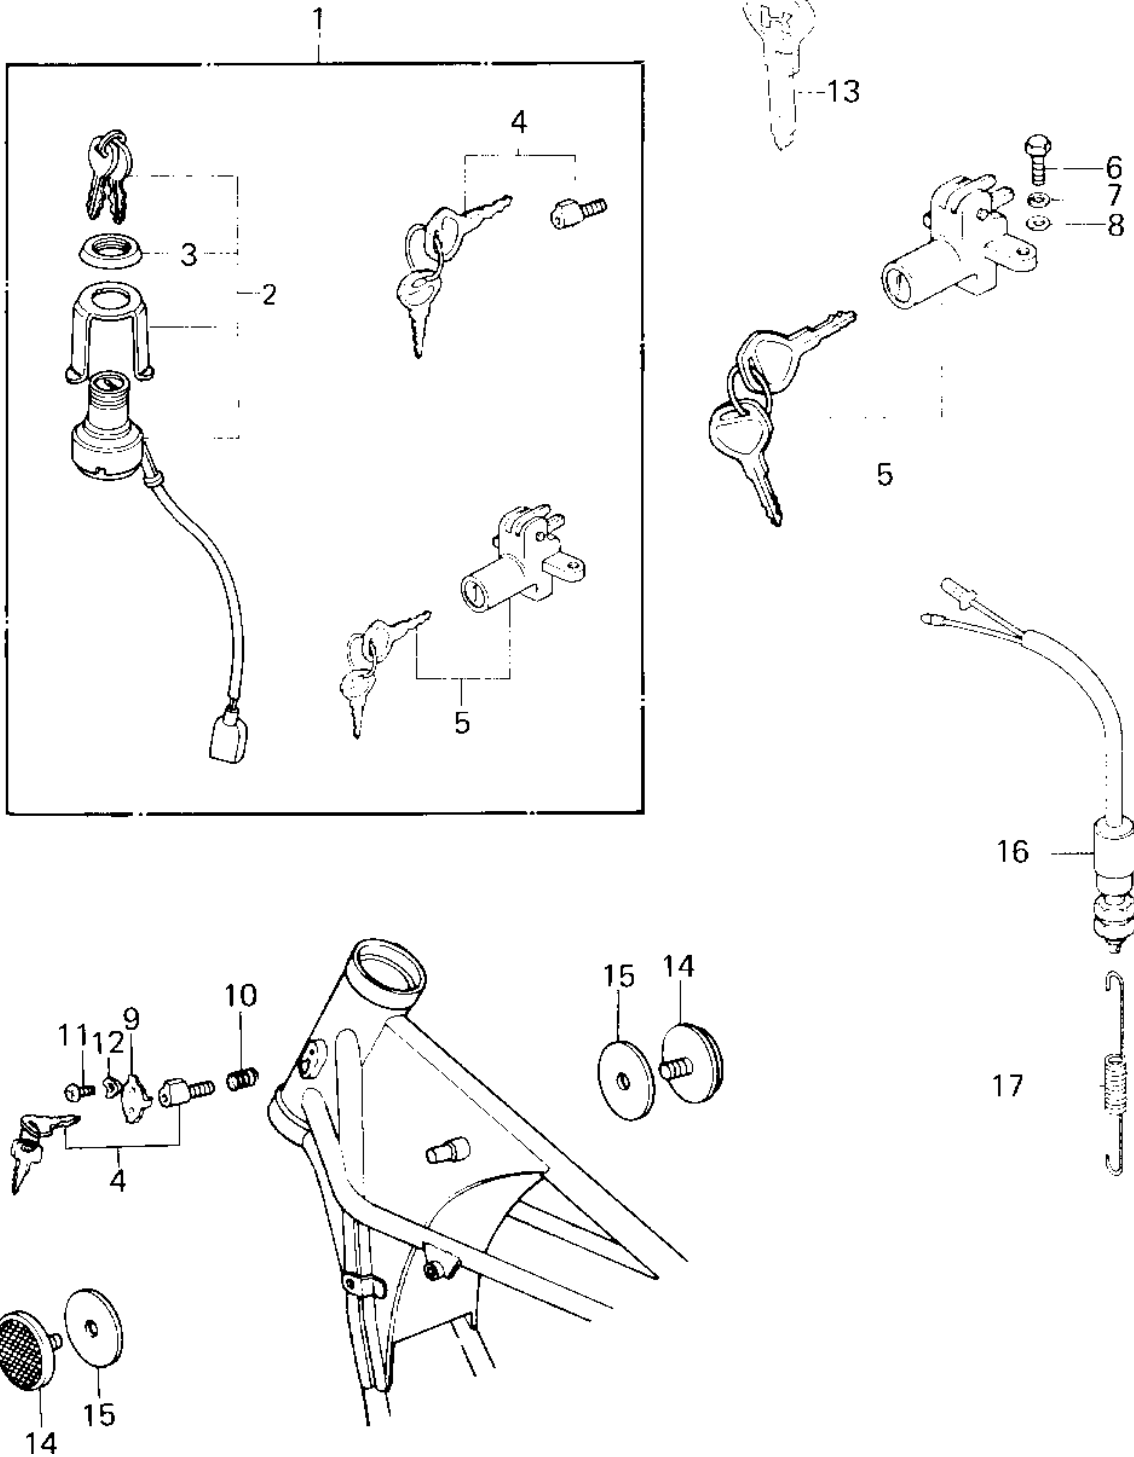

1980 750 LTD-2 PARTS DIAGRAM

IGNITION SWITCH/LOCKS/REFLECTORS

1980 750 LTD-2 PARTS LIST

IGNITION SWITCH/LOCKS/REFLECTORS

ITEM NAME	PART NUMBER	QUANTITY
LOCK SET,KZ750B4 (Ref # 1)	27004-5029	1
SWITCH-ASSY,IGNITION (Ref # 2)	27005-5006	1
NUT,IGNITION SW LOCK (Ref # 3)	27007-004	1
LOCK-ASSY,STEERING (Ref # 4)	27016-5009	1
LOCK-ASSY,SEAT (Ref # 5)	27016-5010	1
BOLT-UPSET 6X14 (Ref # 6)	112B0614	1
WASHER SPRING 6MM (Ref # 7)	461F0600	1
WASHER PLAIN 6MM (Ref # 8)	410B0600	1
CAP,STEERING LOCK (Ref # 9)	11012-1134	1
SPRING-STEERING LOCK (Ref # 10)	27032-001	1
SCREW-TAPPING (Ref # 11)	92008-007	1
WASHER (Ref # 12)	92097-003	1
KEY-LOCK,BLANK (Ref # 13)	27008-1103	1
REFLECTOR,REFLEX (Ref # 14)	28012-016	1
DAMPER RUBBER,REFLEC (Ref # 15)	92094-011	1
SWITCH-BRAKE LAMP (Ref # 16)	27010-015	1
SPRING-BRAKE LAMP SW (Ref # 17)	27011-011	1