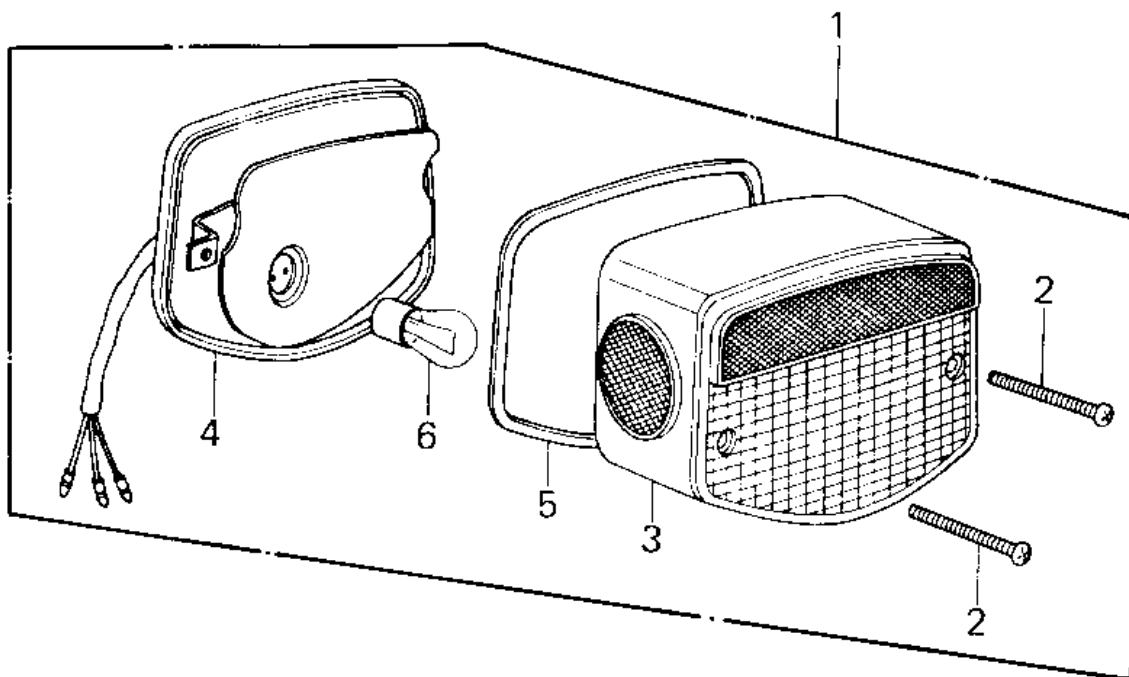

1980 750 LTD-2 PARTS DIAGRAM

TAILLIGHT

1980 750 LTD-2 PARTS LIST

TAILLIGHT

ITEM NAME	PART NUMBER	QUANTITY
TAIL LAMP UNIT (Ref # 1)	23025-064	1
SCREW-PAN-CROS (Ref # 2)	220R0460	1
LENS,TAIL LAMP (Ref # 3)	23026-034	1
CASE,TAIL LIGHT (Ref # 4)	23027-041	1
GASKET,TAIL LENS (Ref # 5)	23028-021	1
BULB,12V 32/3CP (Ref # 6)	92069-059	1
BRACKET,TAIL LAMP (Ref # 7)	23036-1011	1
COLLAR 6.8X10X14.5 (Ref # 8)	92027-156	1
DAMPER RUBBER (Ref # 9)	92075-1092	1
DAMPER RUBBER,TAIL (Ref # 10)	92075-1103	1
BOLT 6X22 (Ref # 11)	112B0622	1
WASHER 6.5X20X1.6T (Ref # 12)	92022-125	2
BOLT-UPSET,6X20 (Ref # 13)	112G0620	1
COLLAR 6.8X10X10.5 (Ref # 15)	92027-120	1
DAMPER RUBBER (Ref # 16)	92075-112	1