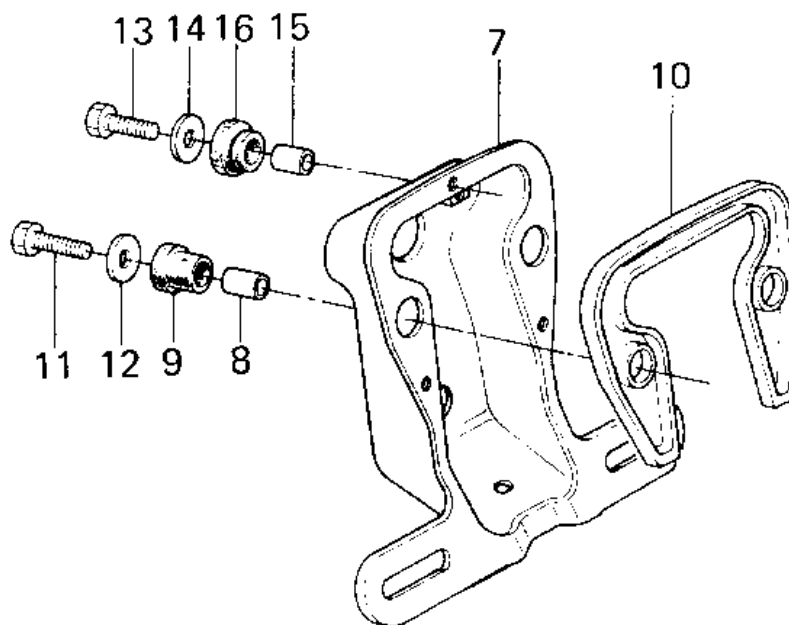

1980 750 LTD-2 PARTS DIAGRAM

TAILLIGHT

1980 750 LTD-2 PARTS LIST

TAILLIGHT

ITEM NAME	PART NUMBER	QUANTITY
TAIL LAMP UNIT (Ref # 1)	23025-064	1
SCREW-PAN-CROS (Ref # 2)	220R0460	1
LENS,TAIL LAMP (Ref # 3)	23026-034	1
CASE,TAIL LIGHT (Ref # 4)	23027-041	1
GASKET,TAIL LENS (Ref # 5)	23028-021	1
BULB,12V 32/3CP (Ref # 6)	92069-059	1
BRACKET,TAIL LAMP (Ref # 7)	23036-1011	1
COLLAR 6.8X10X14.5 (Ref # 8)	92027-156	1
DAMPER RUBBER (Ref # 9)	92075-1092	1
DAMPER RUBBER,TAIL (Ref # 10)	92075-1103	1
BOLT 6X22 (Ref # 11)	112B0622	1
WASHER 6.5X20X1.6T (Ref # 12)	92022-125	2
BOLT-UPSET,6X20 (Ref # 13)	112G0620	1
COLLAR 6.8X10X10.5 (Ref # 15)	92027-120	1
DAMPER RUBBER (Ref # 16)	92075-112	1