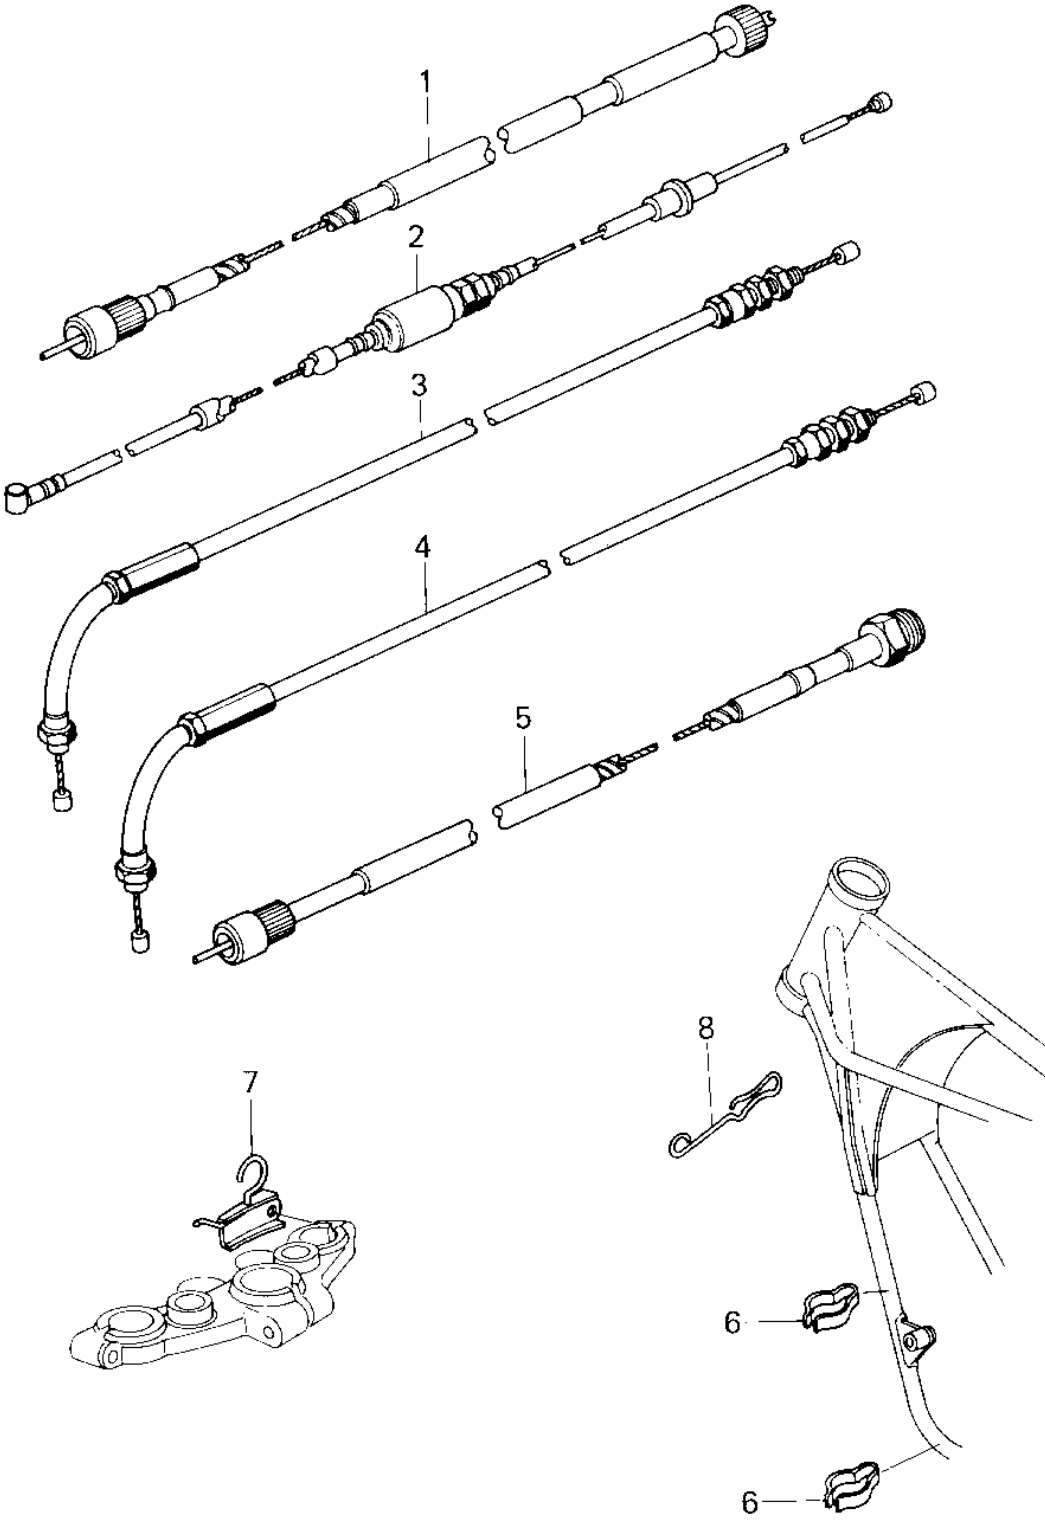

## 1980 750 LTD-2 PARTS DIAGRAM

### CABLES

## 1980 750 LTD-2 PARTS LIST

### CABLES

ITEM NAME	PART NUMBER	QUANTITY
CABLE,SPEEDOMETER (Ref # 1)	54001-1012	1
CABLE,CLUTCH (Ref # 2)	54011-1029	1
CABLE,THROTTLE,OPEN (Ref # 3)	54012-1053	1
CABLE,THROTTLE,CLOS (Ref # 4)	54012-1054	1
CABLE,TACHOMETER (Ref # 5)	54018-021	1
CLAMP,CABLE (Ref # 6)	92037-093	1
CLAMP,CABLE (Ref # 7)	92037-104	1
CLAMP (Ref # 8)	92037-167	1