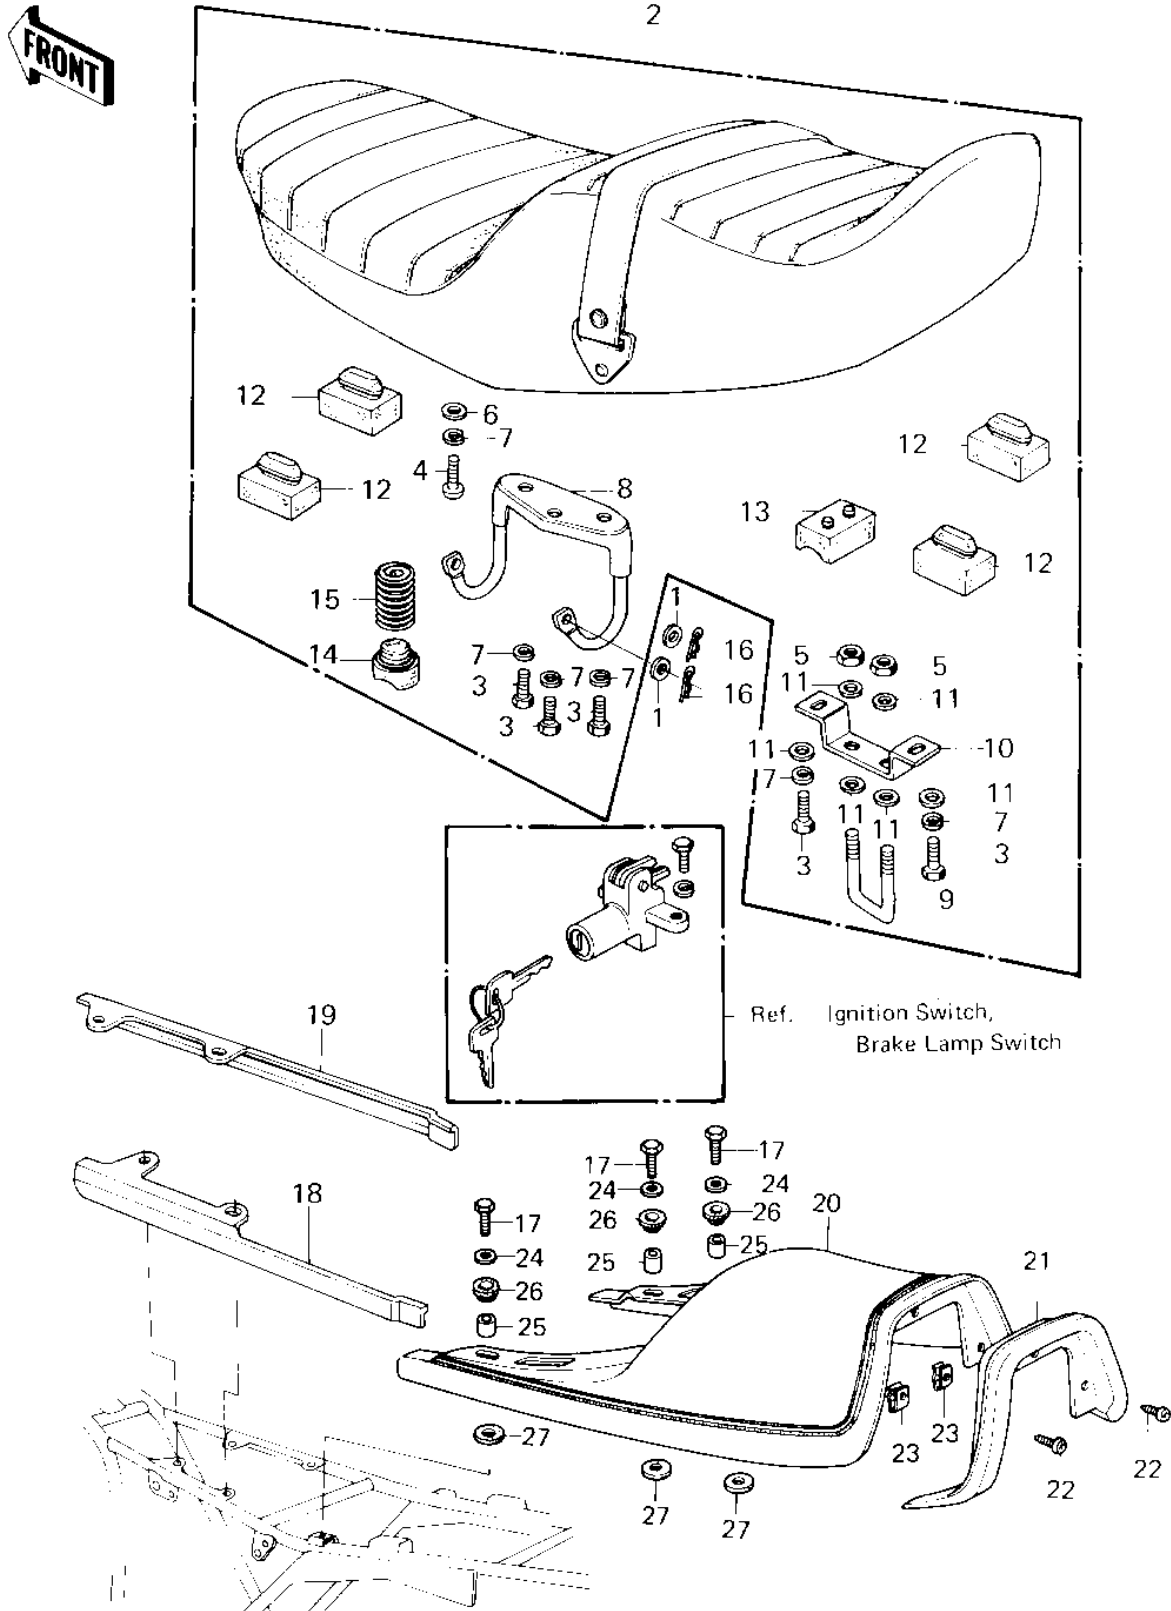

1980 750 LTD-2 PARTS DIAGRAM

SEAT/SEAT COVER

1980 750 LTD-2 PARTS LIST

SEAT/SEAT COVER

ITEM NAME	PART NUMBER	QUANTITY
WASHER PLAIN 8MM (Ref # 1)	410B0800	1
SEAT-ASSY,DUAL (Ref # 2)	53001-1063	1
BOLT-UPSET 6X14 (Ref # 3)	112B0614	1
SCREW PAN HEAD 6X14 (Ref # 4)	220B0614	1
NUT 6MM (Ref # 5)	311B0600	1
WASHER PLAIN 6MM (Ref # 6)	411B0600	1
WASHER SPRING 6MM (Ref # 7)	461F0600	1
HINGE (Ref # 8)	53009-029	1
CATCH, SEAT (Ref # 9)	53056-002	1
BRACKET,SEAT CATCH (Ref # 10)	53058-002	1
WASHER 6.5X20X1.6T (Ref # 11)	92022-125	1
DAMPER RUBBER (Ref # 12)	92075-099	1
UNAVAILABLE IN PRICE BOOK (Ref # 13)	92075-13	1
DAMPER RUBBER (Ref # 14)	92075-276	1
SPRING (Ref # 15)	92081-147	1
PIN,SNAP (Ref # 16)	554A0800	1
BOLT 6X22 (Ref # 17)	112B0622	1
COVER,FRONT SEAT,L.H (Ref # 18)	53043-014-D2	1
COVER,FRONT SEAT,R.H (Ref # 19)	53043-015-D2	1
COVER,RR SEAT,R.RED (Ref # 20)	53043-010-D2	1
COVER,SEAT (Ref # 21)	53057-005	1
SCREW,SEAT COVER FIT (Ref # 22)	92008-010	1
NUT,SEAT COVER (Ref # 23)	92018-006	1
WASHER,PLAIN,7MM (Ref # 24)	92022-228	1
COLLAR (Ref # 25)	92027-241	1
RUBBER,FENDER COVER (Ref # 26)	92075-174	1
DAMPER RUBBER (Ref # 27)	92075-175	1