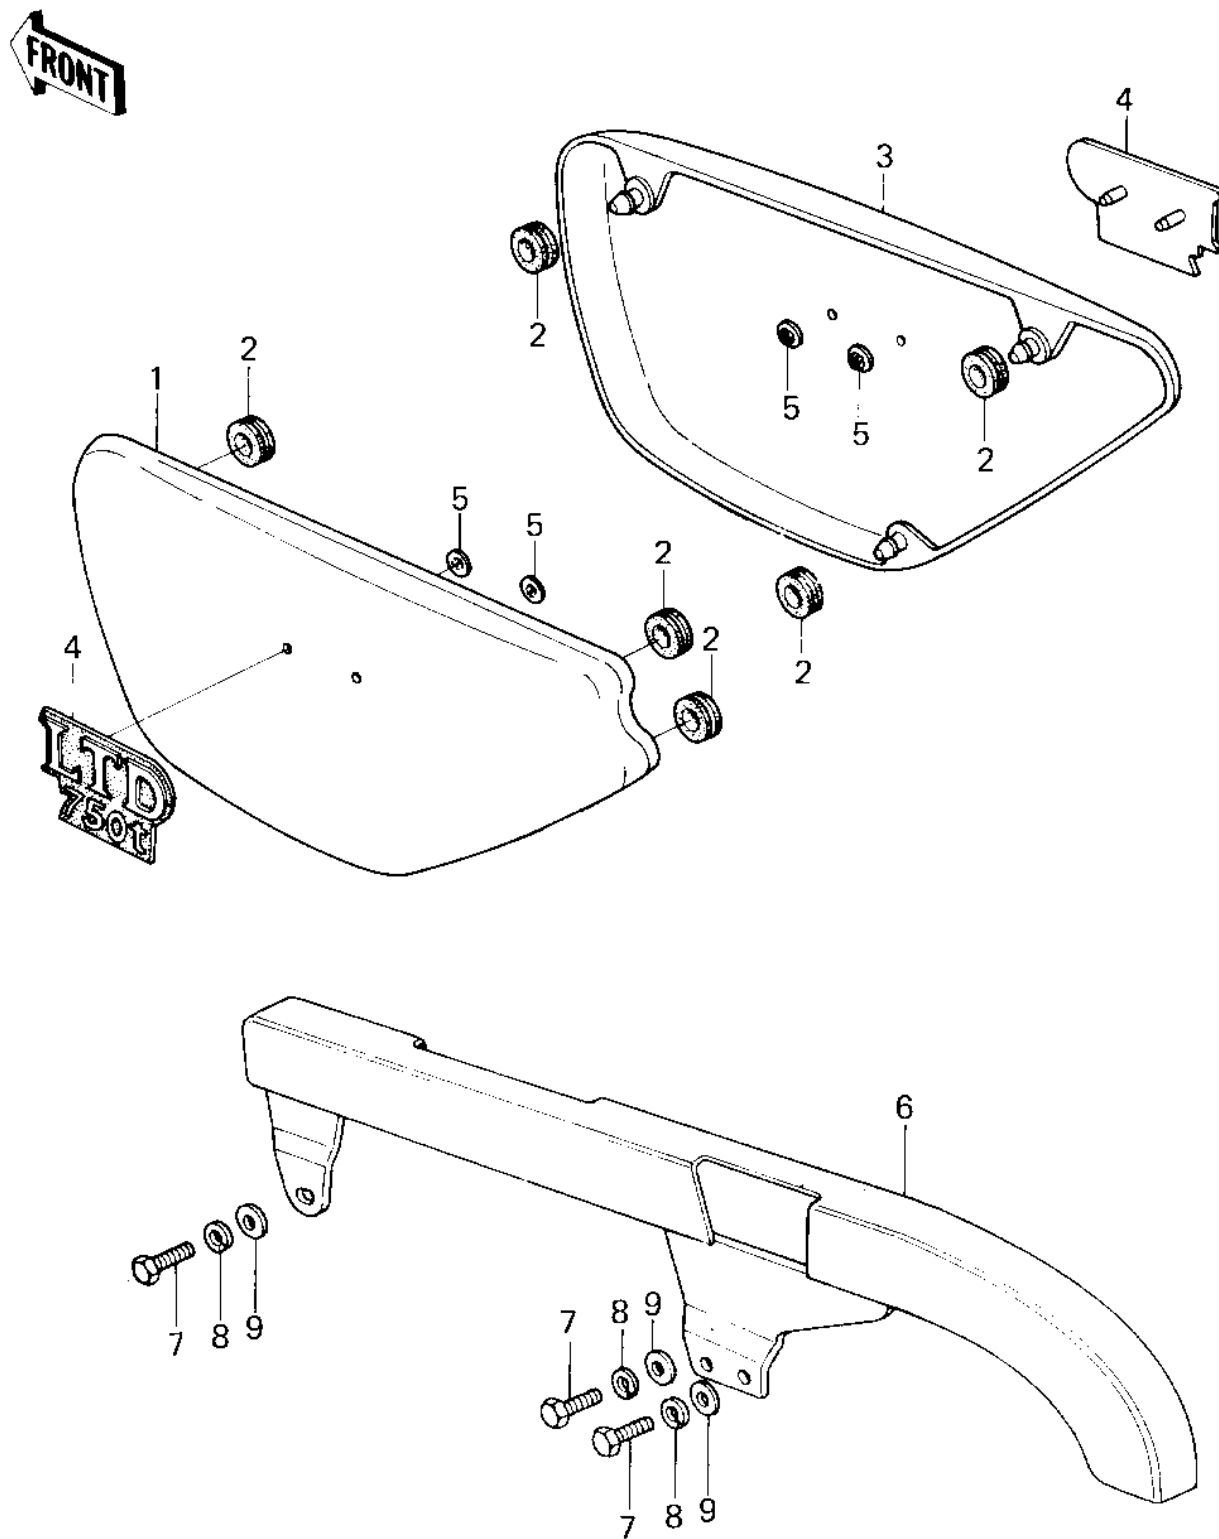

1980 750 LTD-2 PARTS DIAGRAM

SIDE COVERS/CHAIN COVER

1980 750 LTD-2 PARTS LIST

SIDE COVERS/CHAIN COVER

| ITEM NAME | PART NUMBER | QUANTITY |
|--------------------------------|---------------|----------|
| COVER,SIDE,L.H,R.RED (Ref # 1) | 36001-1076-D2 | 1 |
| GROMMET (Ref # 2) | 92071-056 | 1 |
| COVER,SIDE,R.H,R.RED (Ref # 3) | 36001-1077-D2 | 1 |
| MARK,SIDE COV,LTD750 (Ref # 4) | 56018-1148 | 1 |
| NUT,LOCK,3MM (Ref # 5) | 92018-005 | 1 |
| CASE,CHAIN (Ref # 6) | 36014-1039 | 1 |
| BOLT-UPSET,6X16 (Ref # 7) | 112G0616 | 1 |
| WASHER SPRING 6MM (Ref # 8) | 461F0600 | 1 |
| WASHER PLAIN 6MM (Ref # 9) | 410B0600 | 1 |