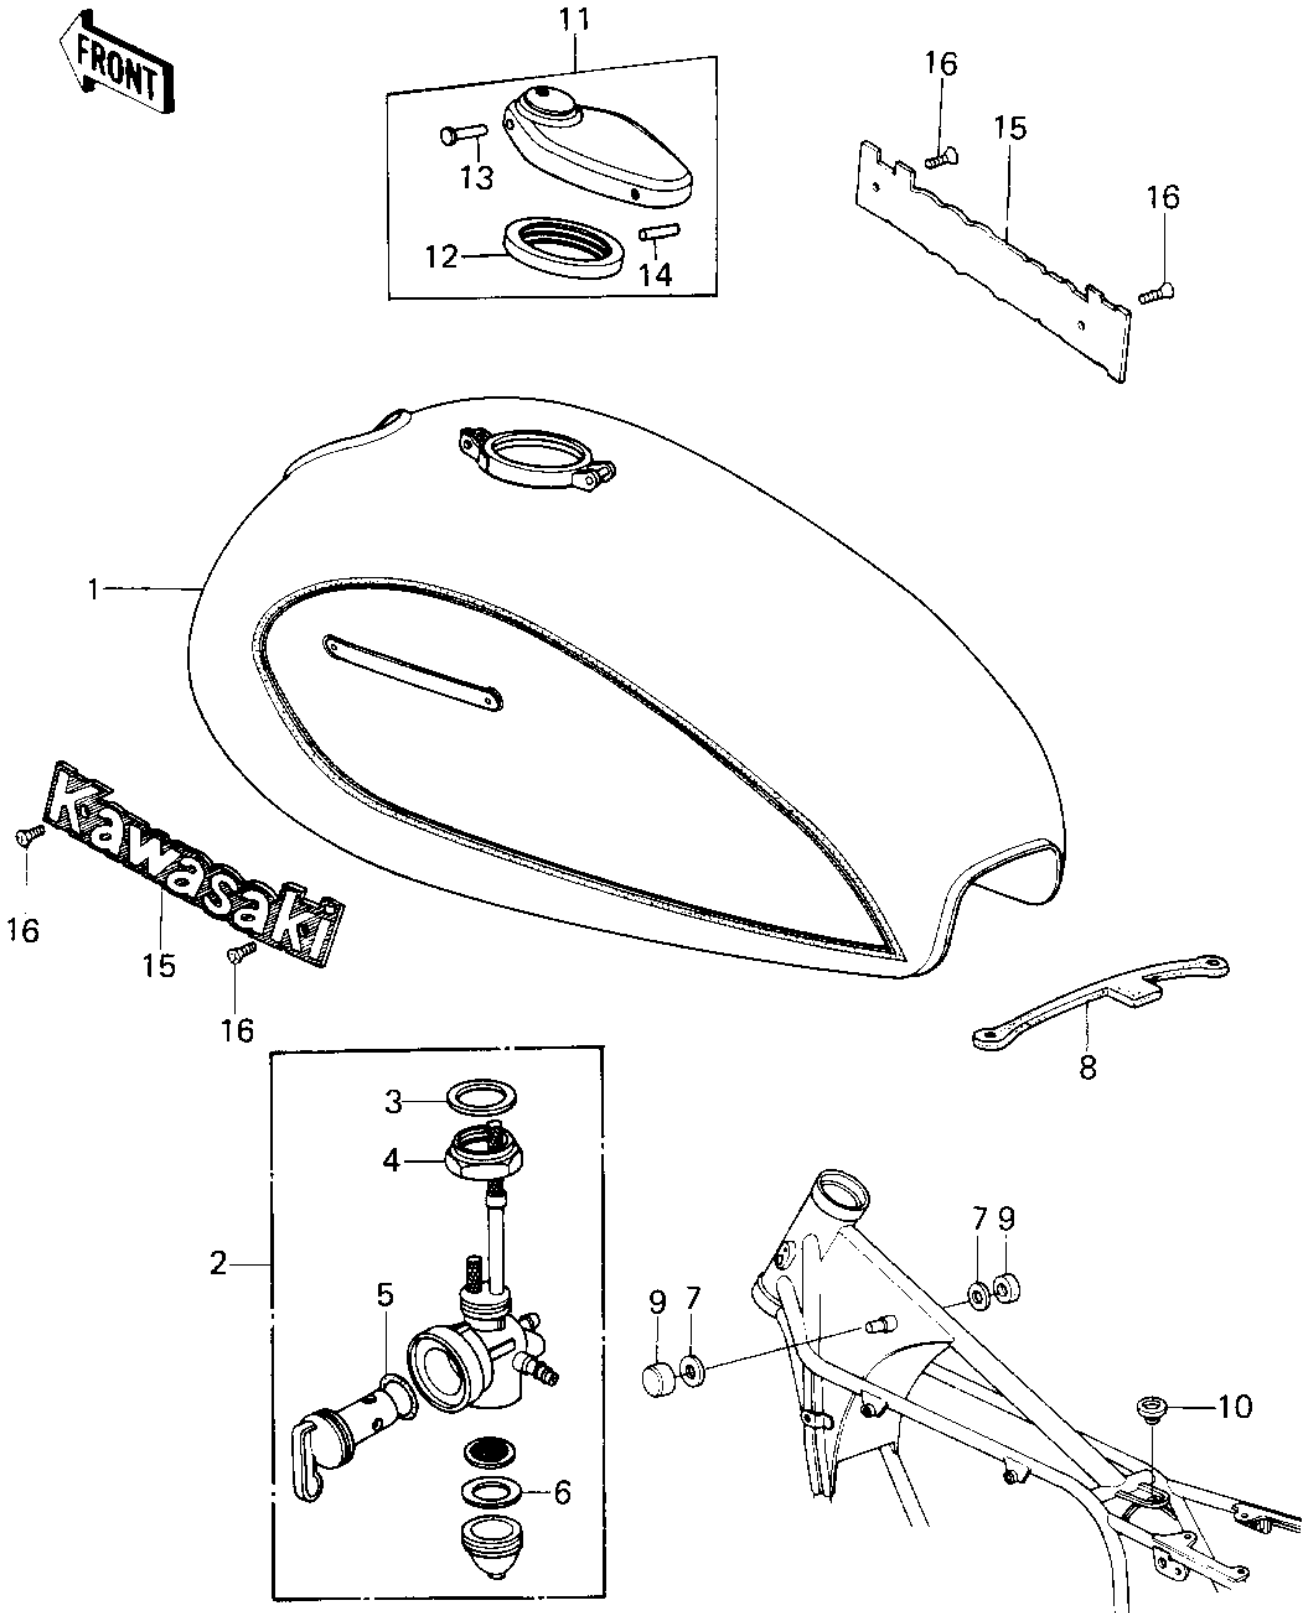

## 1980 750 LTD-2 PARTS DIAGRAM

FUEL TANK

## 1980 750 LTD-2 PARTS LIST

### FUEL TANK

ITEM NAME	PART NUMBER	QUANTITY
TANK-FUEL,L.RUBY RED (Ref # 1)	51001-106-D2	1
COCK ASSY,FUEL (Ref # 2)	51023-050	1
GASKET-FUEL COCK JNT (Ref # 3)	92065-081	1
FUEL COCK JOINT NUT (Ref # 4)	51035-009	1
"O" RING, 10MM (Ref # 5)	670B2010	1
GASKET FUEL COCK CUP (Ref # 6)	51037-010	1
WASHER-PL-10.5X26X2. (Ref # 7)	92022-044	1
BAND,FUEL TANK (Ref # 8)	92072-042	1
DAMPER RUBBER,FL TAN (Ref # 9)	92075-125	1
DAMPER RUBBER,FL TK (Ref # 10)	92075-274	1
CAP,FUEL TANK (Ref # 11)	51048-012	1
GASKET-FUEL TANK CAP (Ref # 12)	51059-008	1
PIN,HOOK (Ref # 13)	92043-126	1
PIN,CAP HINGE (Ref # 14)	92043-127	1
EMBLEM,FUEL TANK (Ref # 15)	56014-1037	1
SCREW-CSK-CROS (Ref # 16)	221C0306	1