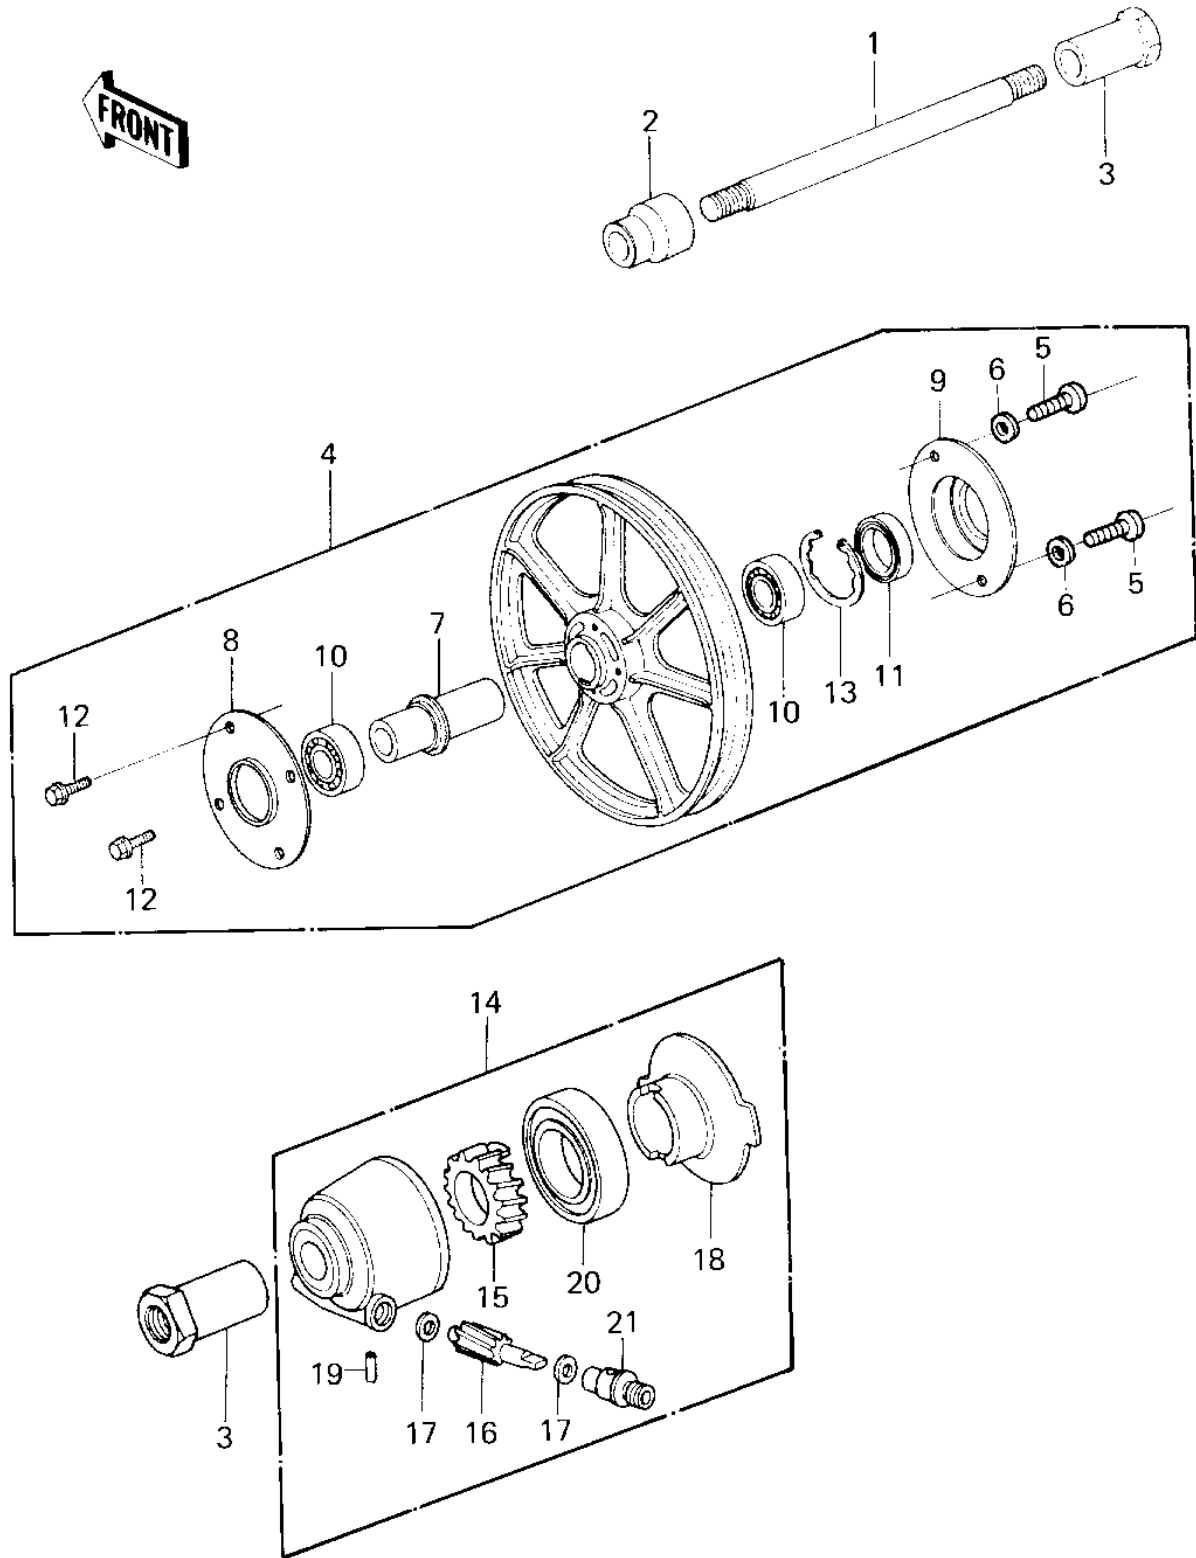

1980 750 LTD-2 PARTS DIAGRAM

FRONT WHEEL/HUB

1980 750 LTD-2 PARTS LIST

FRONT WHEEL/HUB

ITEM NAME	PART NUMBER	QUANTITY
AXLE,FRONT (Ref # 1)	41068-049	1
COLLAR,FRONT AXLE (Ref # 2)	41069-032	1
COLLAR,FRONT AXLE (Ref # 3)	41069-033	1
SOLID WHEEL ASSY,FR (Ref # 4)	41073-1058	1
SCREW PAN HEAD 5X12 (Ref # 5)	220B0512	1
WASHER PLAIN 5MM (Ref # 6)	410B0500	1
COLLAR,BRG (Ref # 7)	41039-028	1
DUST COVER (Ref # 8)	41042-014	1
DUST COVER (Ref # 9)	41042-016	1
BALL BEARING,#6203ZC (Ref # 10)	601B6203Z	1
OIL SEAL (Ref # 11)	654A254008	1
BOLT,HEX HEAD,10X30 (Ref # 12)	92001-1173	1
RING, SNAP,43.5M/M (Ref # 13)	92033-1040	1
GEAR BOX ASSY,SPEEDO (Ref # 14)	41078-1012	1
GEAR,SPEEDOMETER (Ref # 15)	41059-026	1
PINION,SPEEDOMETER (Ref # 16)	41060-017	1
WASHER THRST SPD PIN (Ref # 17)	41063-001	1
RECEIVER,GEAR (Ref # 18)	41064-013	1
PIN,SPRING (Ref # 19)	41082-001	1
OIL SEAL,BJN30427-C3 (Ref # 20)	92049-1057	1
BUSHING,SPEEDOMET CB (Ref # 21)	92028-1066	1