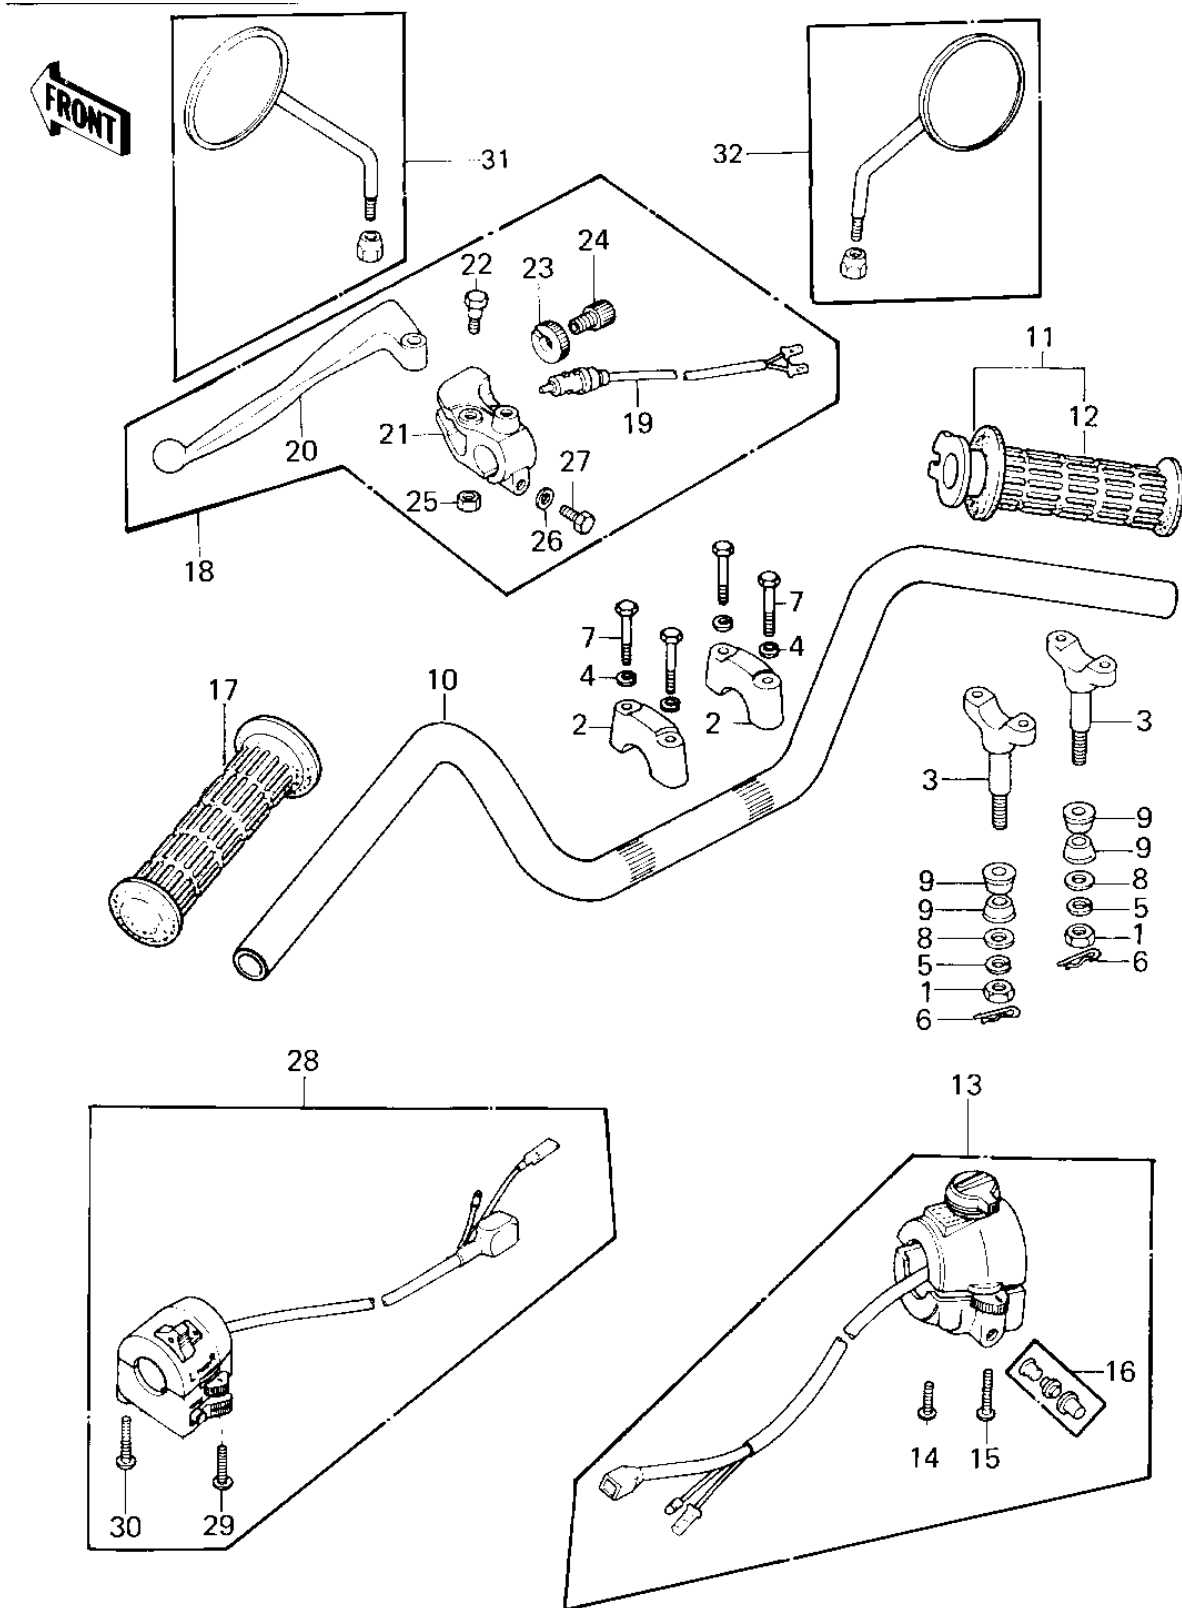

1980 750 LTD-2 PARTS DIAGRAM

HANDLEBAR

1980 750 LTD-2 PARTS LIST

HANDLEBAR

ITEM NAME	PART NUMBER	QUANTITY
NUT 10MM (Ref # 1)	315B1000	1
HOLDER-HANDLEBAR (Ref # 2)	46012-008	1
HOLDER-HANDLEBAR LOW (Ref # 3)	46012-010	1
WASHER SPRING 8MM (Ref # 4)	461F0800	1
WASHER SPRING 10MM (Ref # 5)	461F1000	1
PIN,SNAP (Ref # 6)	554A0800	1
BOLT 8X38 (Ref # 7)	92001-1405	1
WASHER-HANDLEBAR FIT (Ref # 8)	92022-196	1
DAMPER RUBBER,HANDLE (Ref # 9)	92075-275	1
HANDLEBAR (Ref # 10)	46003-1047	1
GRIP ASSY,THROTTLE (Ref # 11)	46019-038	1
RUBBER,R.H GRIP (Ref # 12)	46061-018	1
HOUSING ASSY,CONT,R. (Ref # 13)	46091-1078	1
SCREW PAN HEAD 5X30 (Ref # 14)	220B0530	2
SCREW-PAN-CROS (Ref # 15)	220B0540	1
SWITCH ASSY,HORN BUT (Ref # 16)	27010-1009	1
RUBBER,L.H GRIP (Ref # 17)	46075-028	1
LEVER ASSY,CLUTCH (Ref # 18)	46076-054	1
SWITCH,CLUTCH (Ref # 19)	27043-002	1
LEVER,CLUTCH (Ref # 20)	46092-023	1
HOLDER,CLUTCH LEVER (Ref # 21)	46094-019	1
BOLT,HEX HEAD (Ref # 22)	92007-047	1
NUT,CABLE ADJUST NUT (Ref # 23)	46056-007	1
SCREW CABLE ADJUST (Ref # 24)	46055-003	1
NUT (Ref # 25)	92019-008	1
WASHER PLAIN 6MM (Ref # 26)	410B0600	1
BOLT HEX HEAD 6X25 (Ref # 27)	110N0625	1
HOUSING ASSY,CONT,L. (Ref # 28)	46091-1079	1
SCREW-PAN-CROS (Ref # 30)	220B0535	1

1980 750 LTD-2 PARTS LIST

HANDLEBAR

ITEM NAME	PART NUMBER	QUANTITY
REAR VIEW MIRROR L.H (Ref # 31)	56001-1046	1
REAR VIEW MIRROR R.H (Ref # 32)	56001-1045	1