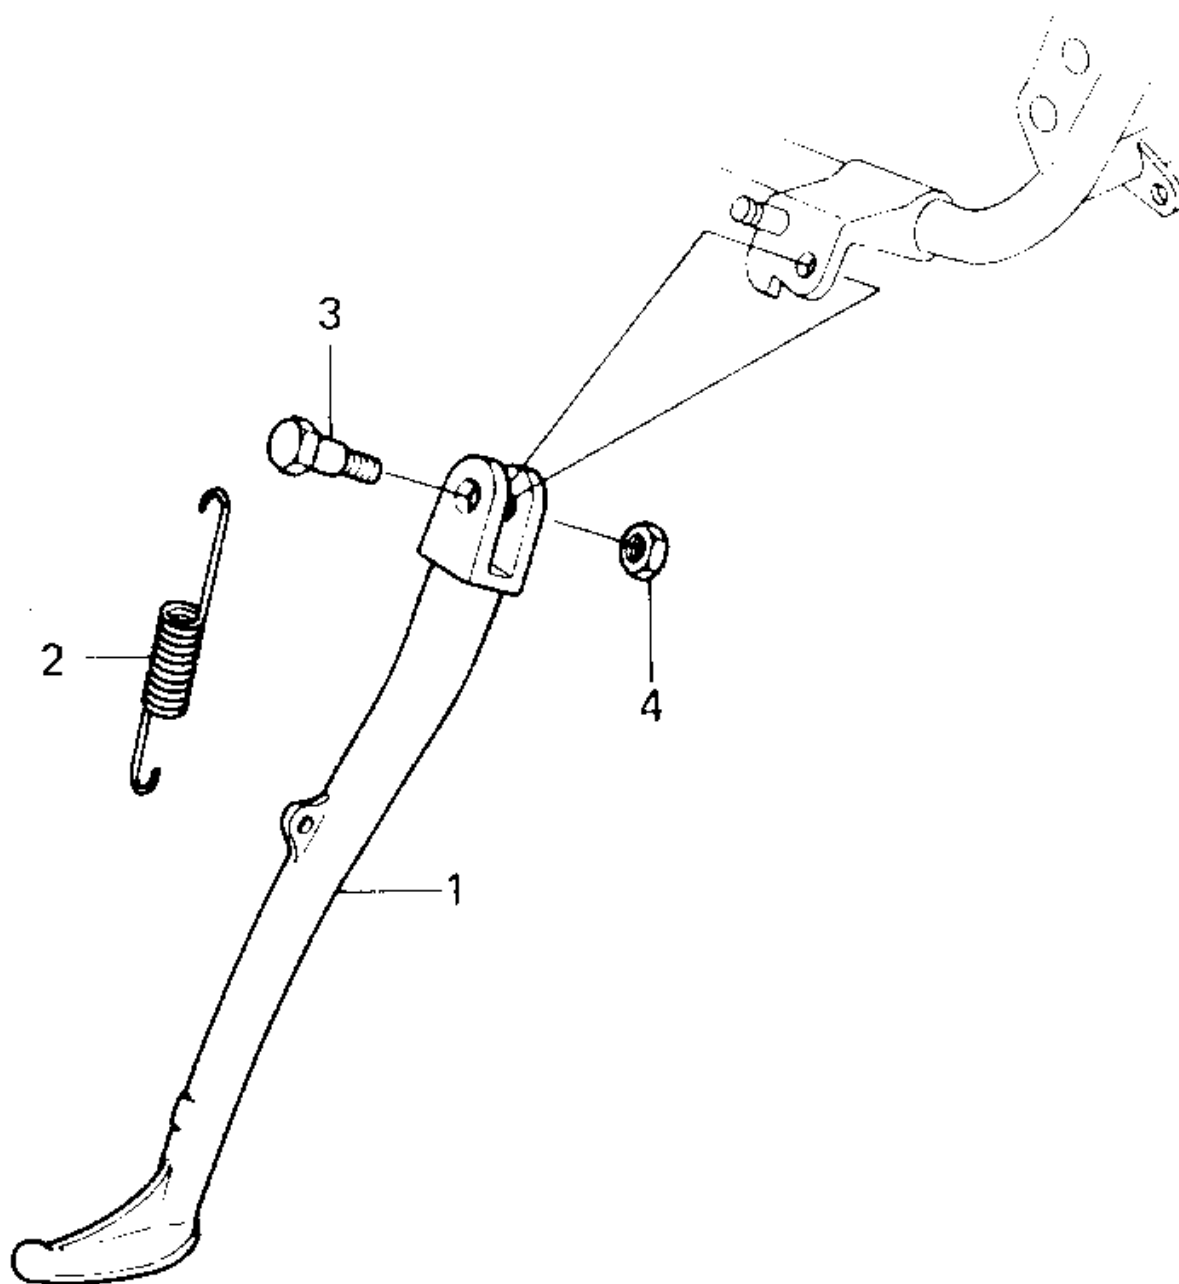

## 1980 750 LTD-2 PARTS DIAGRAM

STANDS

## 1980 750 LTD-2 PARTS LIST

### STANDS

ITEM NAME	PART NUMBER	QUANTITY
STAND-SIDE (Ref # 1)	34024-1033	1
SPRING,SIDE STAND (Ref # 2)	34025-005	1
BOLT-SIDE STAND (Ref # 3)	92003-079	1
NUT,LOCK,10MM (Ref # 4)	92019-021	1