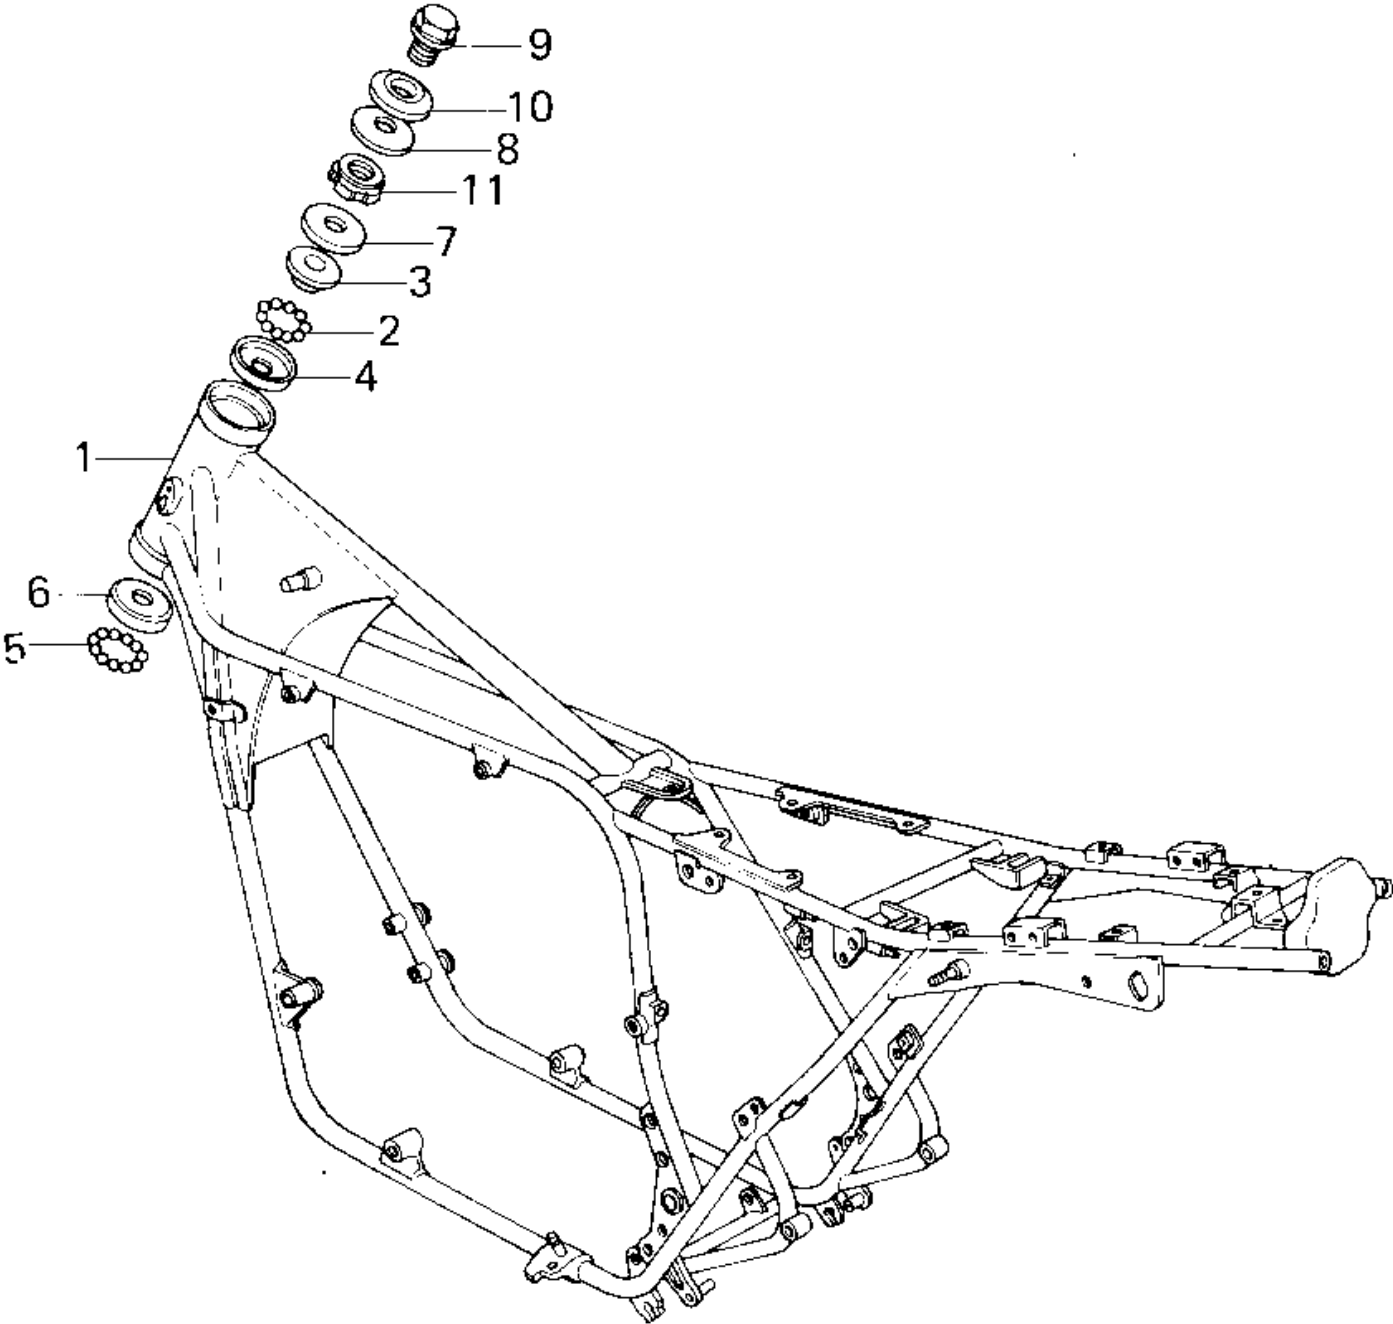

1980 750 LTD-2 PARTS DIAGRAM

FRAME

1980 750 LTD-2 PARTS LIST

FRAME

ITEM NAME	PART NUMBER	QUANTITY
FRAME (Ref # 1)	32002-1091	1
BALL STEEL 1/4' (Ref # 2)	600A0800	2
CONE,STRNG STM BRNG (Ref # 3)	92047-011	1
RACE STRNG STEM BERN (Ref # 4)	92048-006	1
RACE,STRNG STM BRNG (Ref # 6)	92048-008	1
CAP, STEERING STEM (Ref # 7)	46098-016	1
WASHER,WAVE (Ref # 8)	46100-003	1
BOLT,STEERG STEM HEA (Ref # 9)	92007-031	1
WASHER,STEERG STM HD (Ref # 10)	92022-230	1
NUT STEERING STEM LC (Ref # 11)	92090-007	1