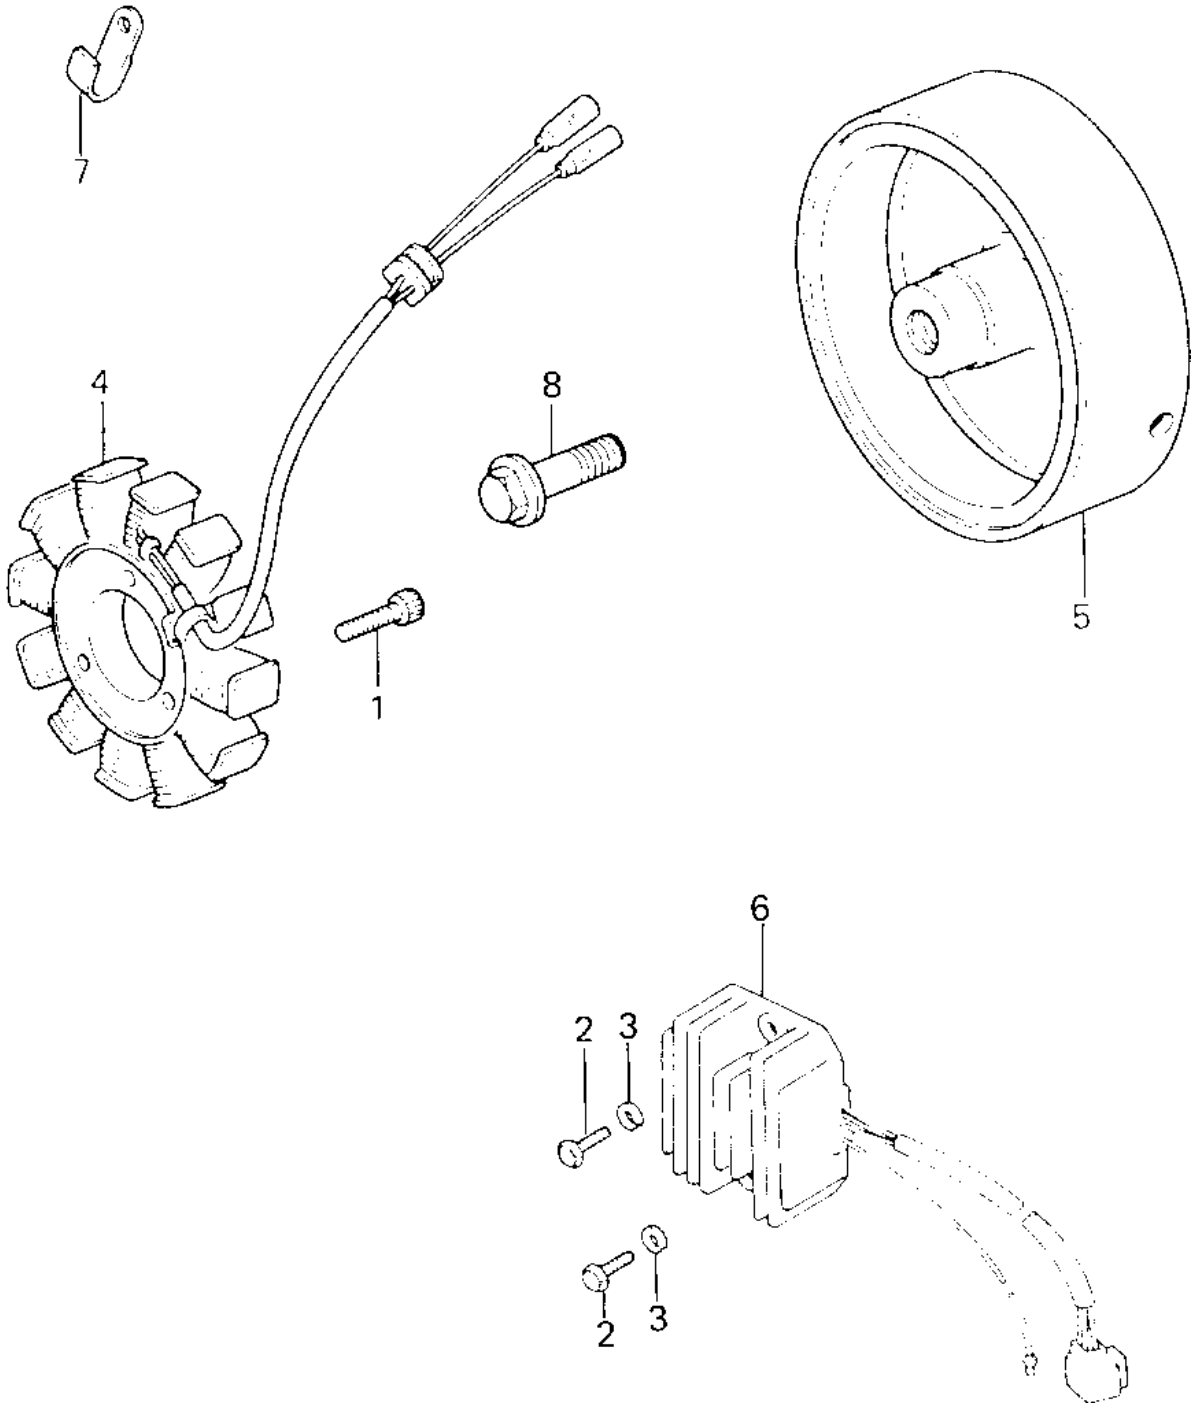

1980 750 LTD-2 PARTS DIAGRAM

GENERATOR/REGULATOR

1980 750 LTD-2 PARTS LIST

GENERATOR/REGULATOR

ITEM NAME	PART NUMBER	QUANTITY
BOLT,ALLEN,6X28 (Ref # 1)	120P0628	1
BOLT-UPSET,6X16 (Ref # 2)	112G0616	1
WASHER SPRING 6MM (Ref # 3)	461F0600	1
STATOR ASSY (Ref # 4)	21003-1006	1
FLYWHEEL (Ref # 5)	21050-1004	1
REGULATOR,VOLTAGE (Ref # 6)	21066-1014	1
CLAMP,WIRING HARNESS (Ref # 7)	21126-008	1
BOLT (Ref # 8)	92001-1012	1