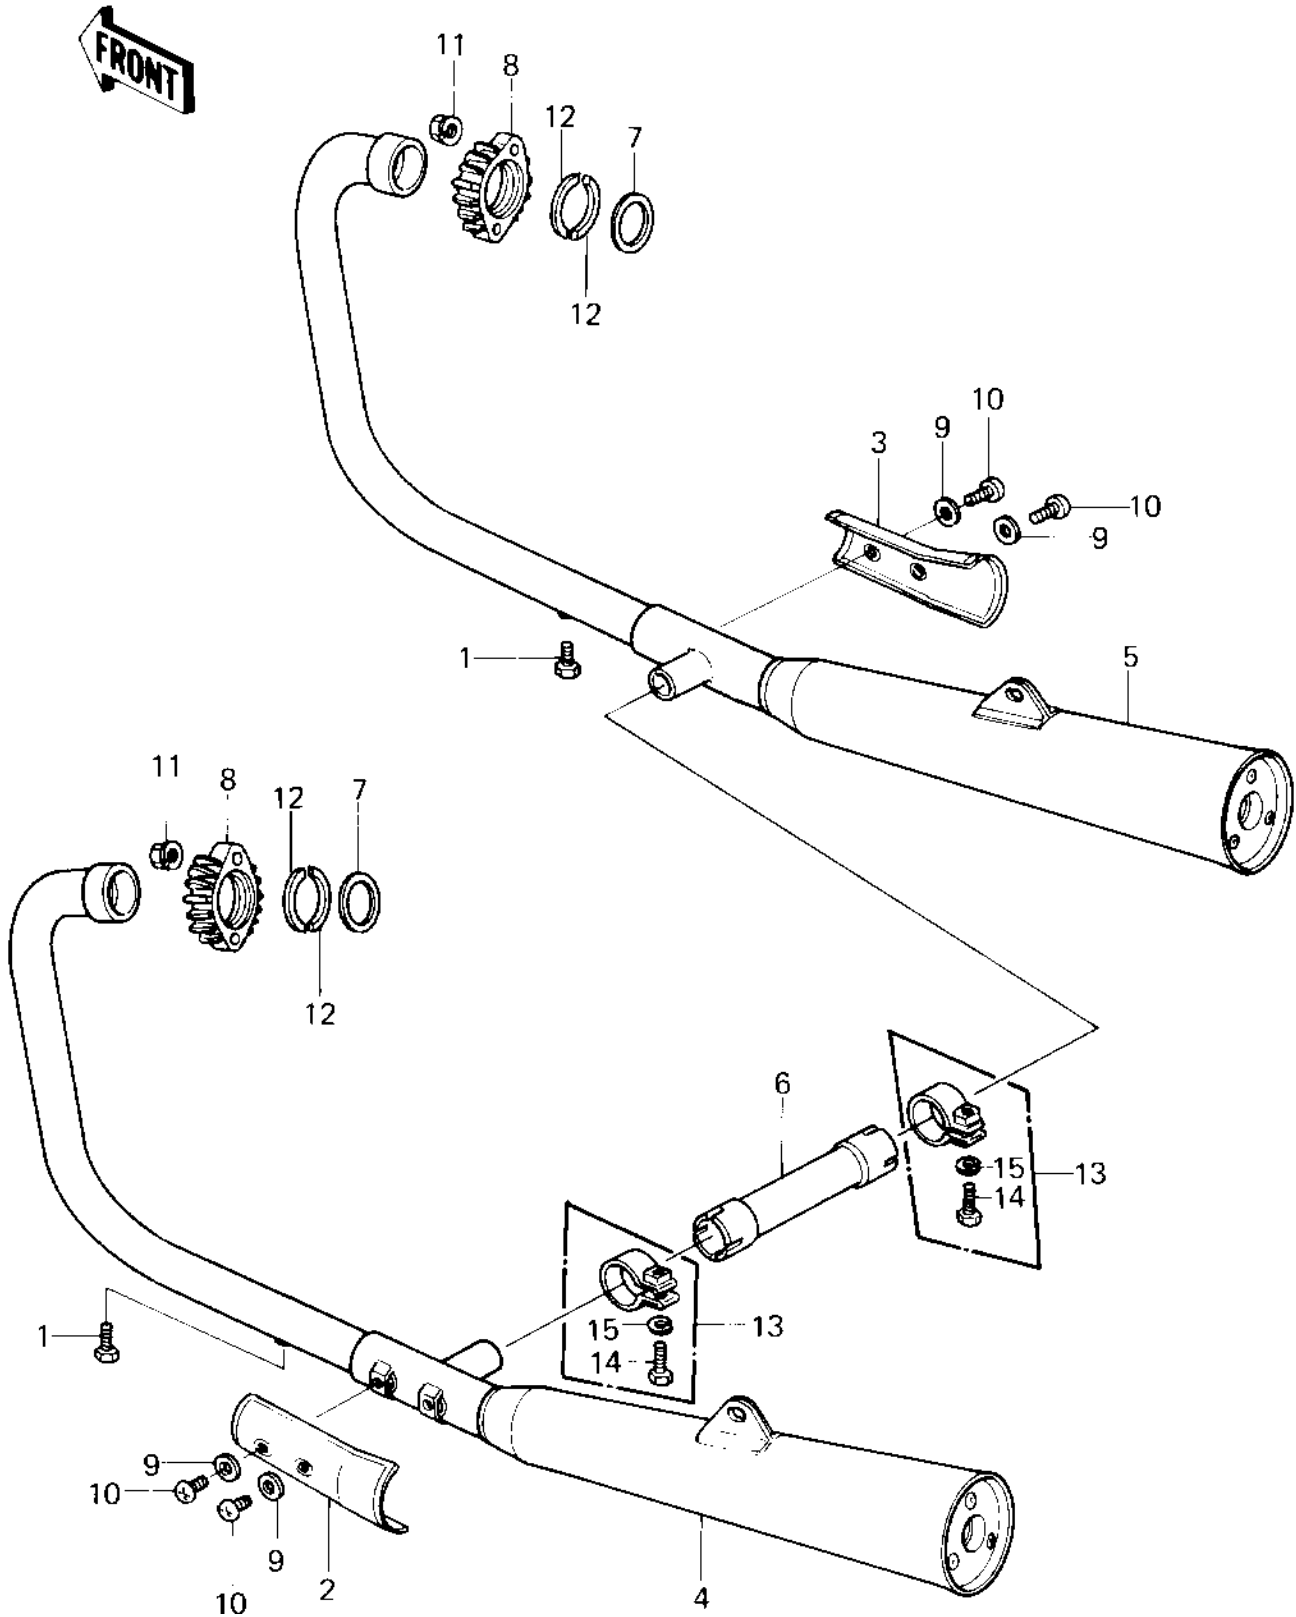

1980 750 LTD-2 PARTS DIAGRAM

MUFFLERS

1980 750 LTD-2 PARTS LIST

MUFFLERS

ITEM NAME	PART NUMBER	QUANTITY
BOLT (6X10) (Ref # 1)	110R0610	1
COVER,MUFFLER L.H (Ref # 2)	14025-1194	1
COVER,MUFFLER R.H (Ref # 3)	14025-1195	1
MUFFLER,LH (Ref # 4)	18001-1086	1
MUFFLER,RH (Ref # 5)	18001-1087	1
PIPE (Ref # 6)	32032-1752	1
GASKET,EXHAUST PIPE (Ref # 7)	11009-1840	1
HOLDER,EXHAUST PIPE (Ref # 8)	18069-060	1
WASHER-PLAIN,6MM (Ref # 9)	411D0600	1
SCREW,PAN HEAD,6X8 (Ref # 10)	92011-039	1
NUT,LOCK,8MM (Ref # 11)	92017-013	1
COLLAR,EXHAUST PIPE (Ref # 12)	92027-1241	1
CLAMP,PIPE,34.5MM (Ref # 13)	92037-1219	1
BOLT-SMALL-UPSET 8X2 (Ref # 14)	115G0825	1
WASHER SPRING 8MM (Ref # 15)	461F0800	1