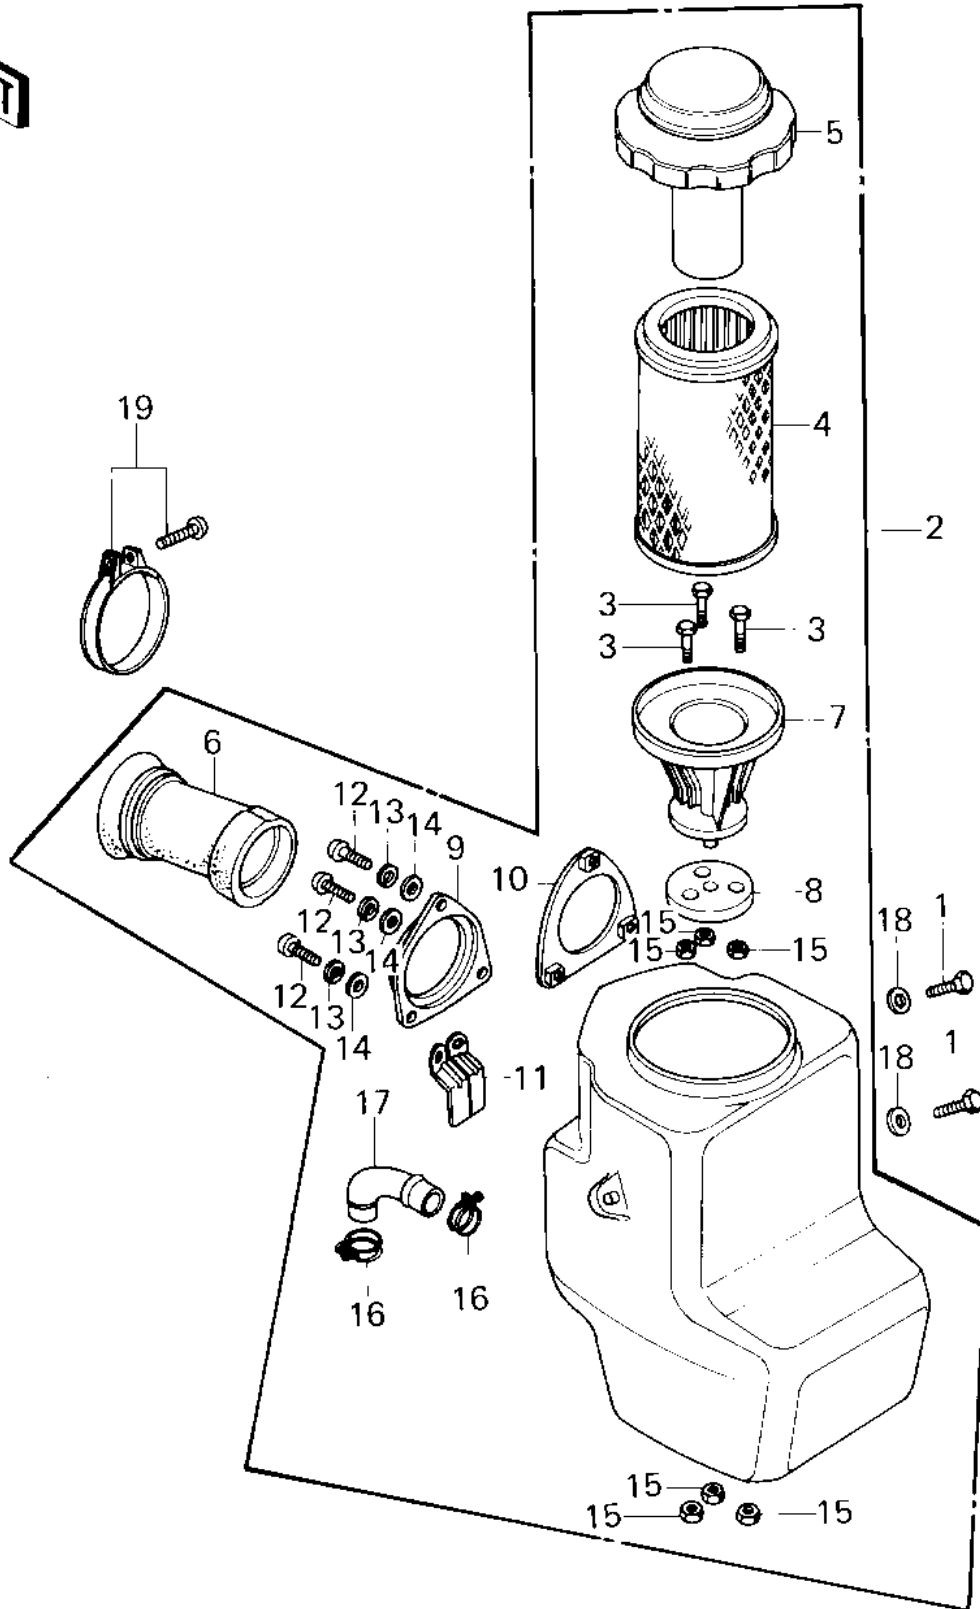

## 1980 750 LTD-2 PARTS DIAGRAM

AIR CLEANER

## 1980 750 LTD-2 PARTS LIST

### AIR CLEANER

ITEM NAME	PART NUMBER	QUANTITY
BOLT-UPSET,6X16 (Ref # 1)	112G0616	1
AIR CLEANER ASSY (Ref # 2)	11010-109	1
BOLT-UPSET,6X20 (Ref # 3)	112G0620	1
ELEMENT,AIR CLNR (Ref # 4)	11013-051	1
PIPE,INLET (Ref # 5)	11015-049	1
CONNECTOR (Ref # 6)	11026-018	1
HOLDER (Ref # 7)	11033-004	1
GASKET (Ref # 8)	11039-001	1
PLATE,INLET PIPE (Ref # 9)	11040-004	1
PLATE,INLET PIPE (Ref # 10)	11040-005	1
PLATE,AIR CLNR BODY (Ref # 11)	11040-006	1
SCREW PAN HEAD 4X16 (Ref # 12)	220B0416	1
WASHER SPRING 4MM (Ref # 13)	461F0400	1
WASHER PLAIN 4MM (Ref # 14)	410B0400	1
NUT 6MM (Ref # 15)	311B0600	1
CLAMP,BREATHING HOSE (Ref # 16)	92037-192	1
TUBE (Ref # 17)	92059-121	1
WASHER 6.5X20X1.6T (Ref # 18)	92022-125	1
CLAMP (Ref # 19)	92037-171	1