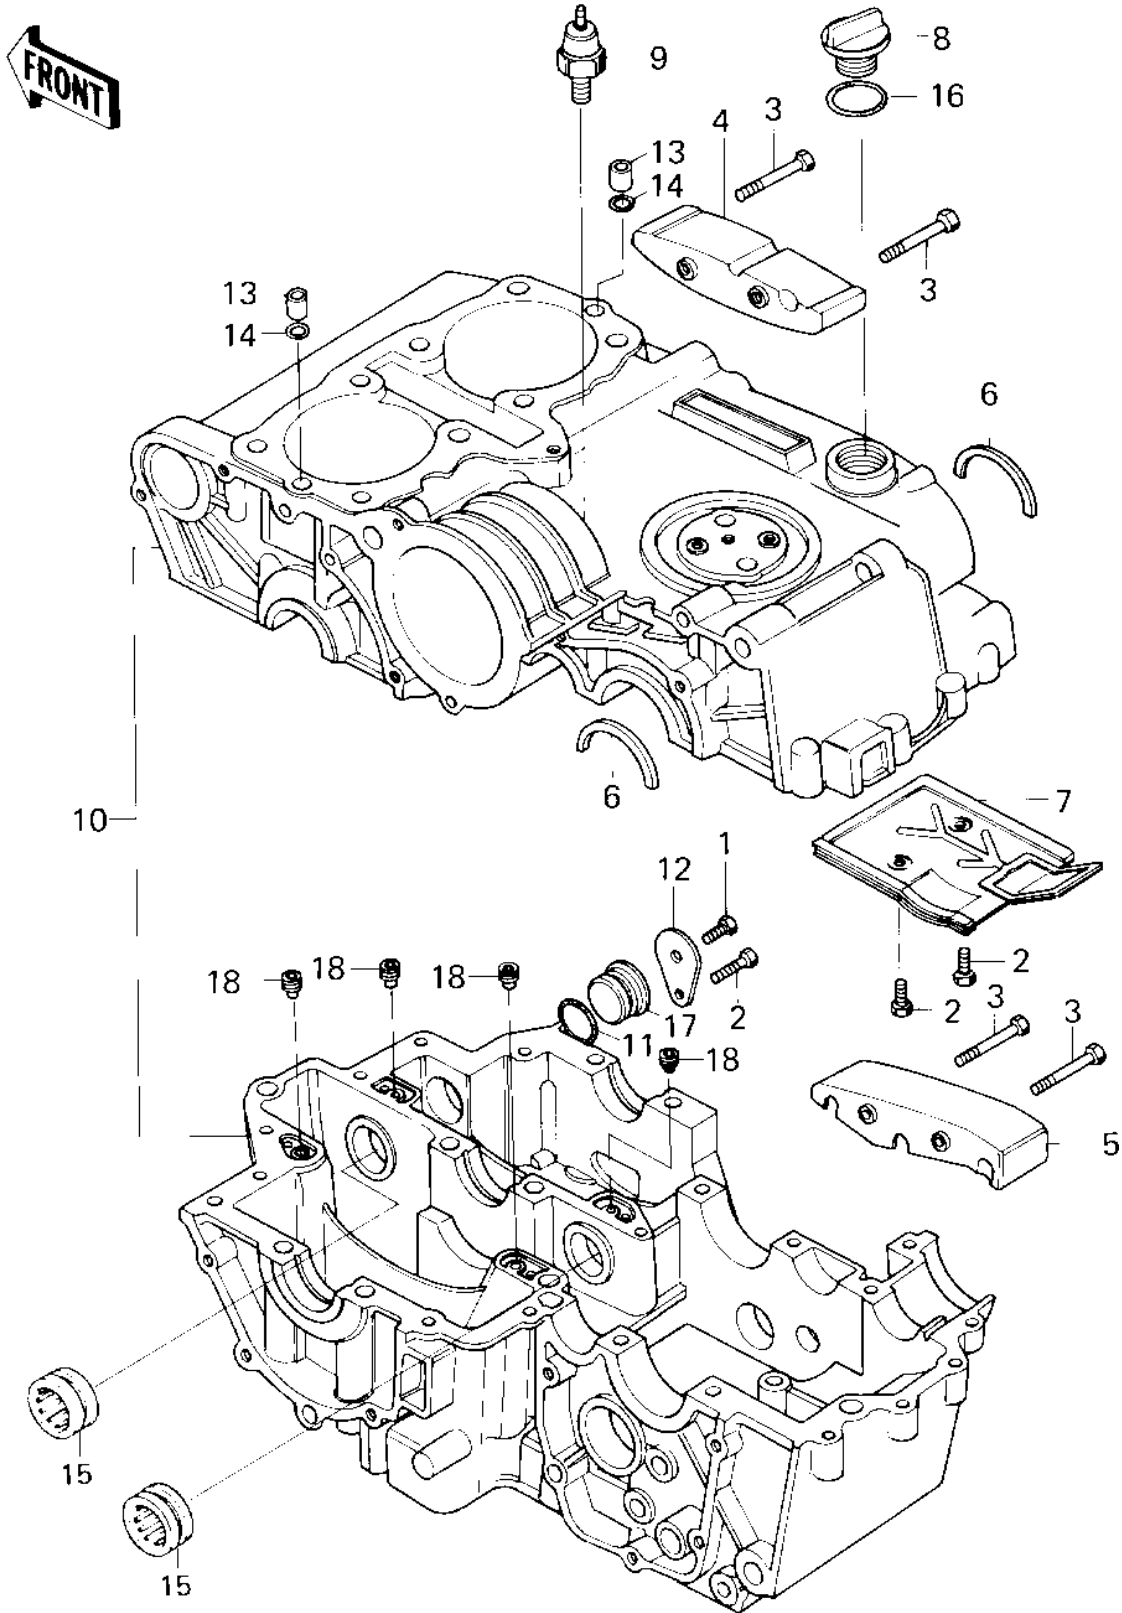

1980 750 LTD-2 PARTS DIAGRAM

CRANKCASE

1980 750 LTD-2 PARTS LIST

CRANKCASE

ITEM NAME	PART NUMBER	QUANTITY
BOLT HEX HEAD 6X8 (Ref # 1)	110B0608	1
BOLT-UPSET 6X14 (Ref # 2)	112B0614	1
BOLT,FLANGED,8X35 (Ref # 3)	92001-1577	1
SLIPPER,PRIMARY CHAI (Ref # 4)	12053-020	1
SLIPPER,PRIMARY CHAI (Ref # 5)	12053-021	1
RING BEARING SETTING (Ref # 6)	14013-004	1
PLATE,BREATHER (Ref # 7)	14068-008	1
PLUG,OIL FILLER (Ref # 8)	16115-013	1
SWITCH,OIL PRESSURE (Ref # 9)	27010-1157	1
SET-CRANKCASE (Ref # 10)	14001-5092	1
"O" RING (Ref # 11)	670B3030	1
SPACER (Ref # 12)	92026-115	1
PIN,11X14X12.3 (Ref # 13)	92043-1266	1
"O" RING (Ref # 14)	92055-093	1
BEARING,NEEDLE (Ref # 15)	92046-048	1
"O" RING,31MM (Ref # 16)	92055-049	1
PLUG (Ref # 17)	92066-049	1
SCREW,SLOTTED (Ref # 18)	92013-007	1