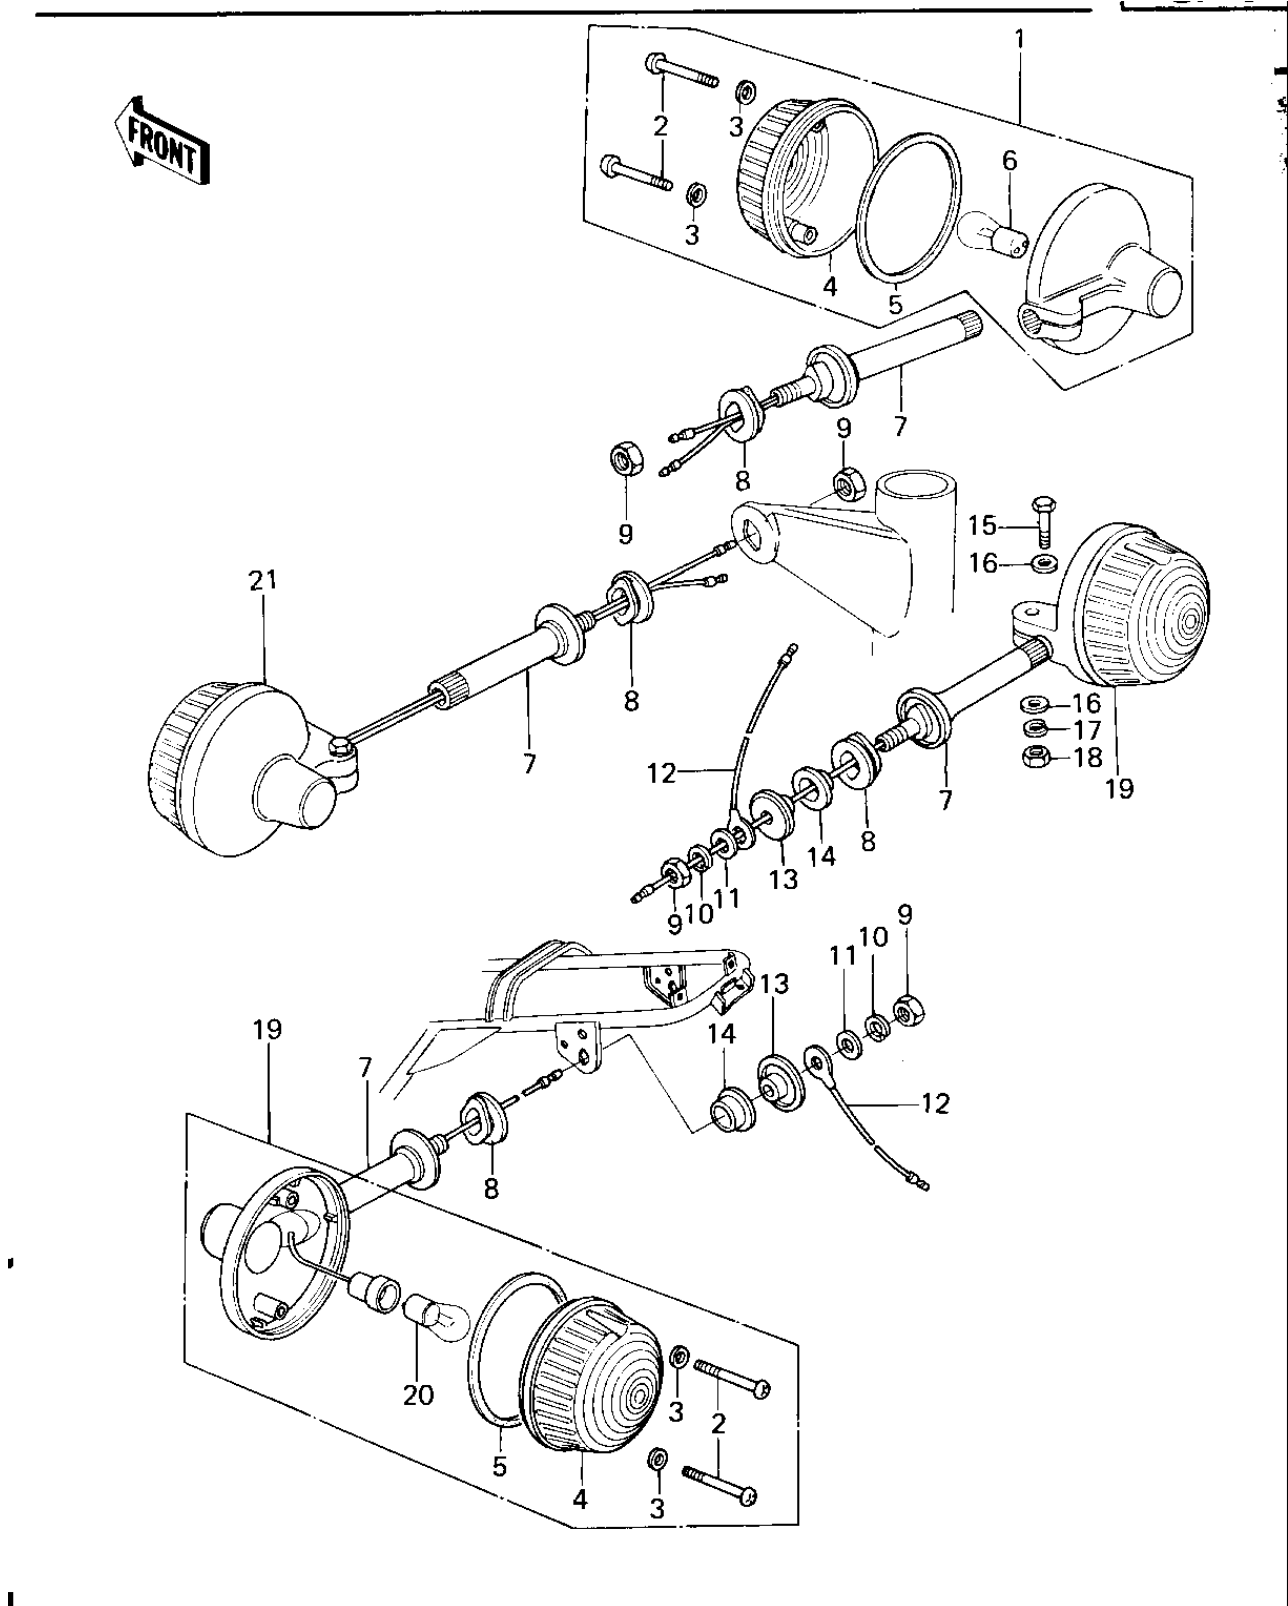

1978 KZ650 PARTS DIAGRAM

TURN SIGNALS

1978 KZ650 PARTS LIST

TURN SIGNALS

ITEM NAME	PART NUMBER	QUANTITY
LAMP-TURN SIGNAL (Ref # 1)	23040-029	3
LIGHT ASSY,TRN SG,R.H (Ref # 1)	23040-1005	1
SCREW-PAN HEAD,4X35 (Ref # 2)	220E0435A	1
WASHER-PLAIN,4MM (Ref # 3)	23058-002	1
LENS-SIGNAL LAMP (Ref # 4)	23048-1024	1
GASKET,TURN SIG LAMP (Ref # 5)	23050-002	1
BULB 12V 32CP (Ref # 6)	92069-055	2
BULB,12V 23/8W (Ref # 6)	92069-060	1
BRACKET,TURN SIGNAL.L (Ref # 7)	23051-053	1
DAMPER RUBBER (Ref # 8)	92075-128	1
NUT 10MM (Ref # 9)	315B1000	1
WASHER SPRING 10MM (Ref # 10)	461F1000	1
WASHER,PLAIN (Ref # 11)	92022-239	1
LEAD WIRE,SIGNAL LAMP (Ref # 12)	26011-063	1
COLLAR (Ref # 13)	92027-147	1
DAMPER RUBBER,SIG LM (Ref # 14)	92075-158	1
BOLT-UPSET (Ref # 15)	112G0630	1
WASHER PLAIN 6MM (Ref # 16)	411B0600	1
WASHER SPRING 6MM (Ref # 17)	461F0600	1
NUT 6MM (Ref # 18)	311B0600	1
LIGHT ASSY,TRN,SG,L.H (Ref # 21)	23040-1006	1