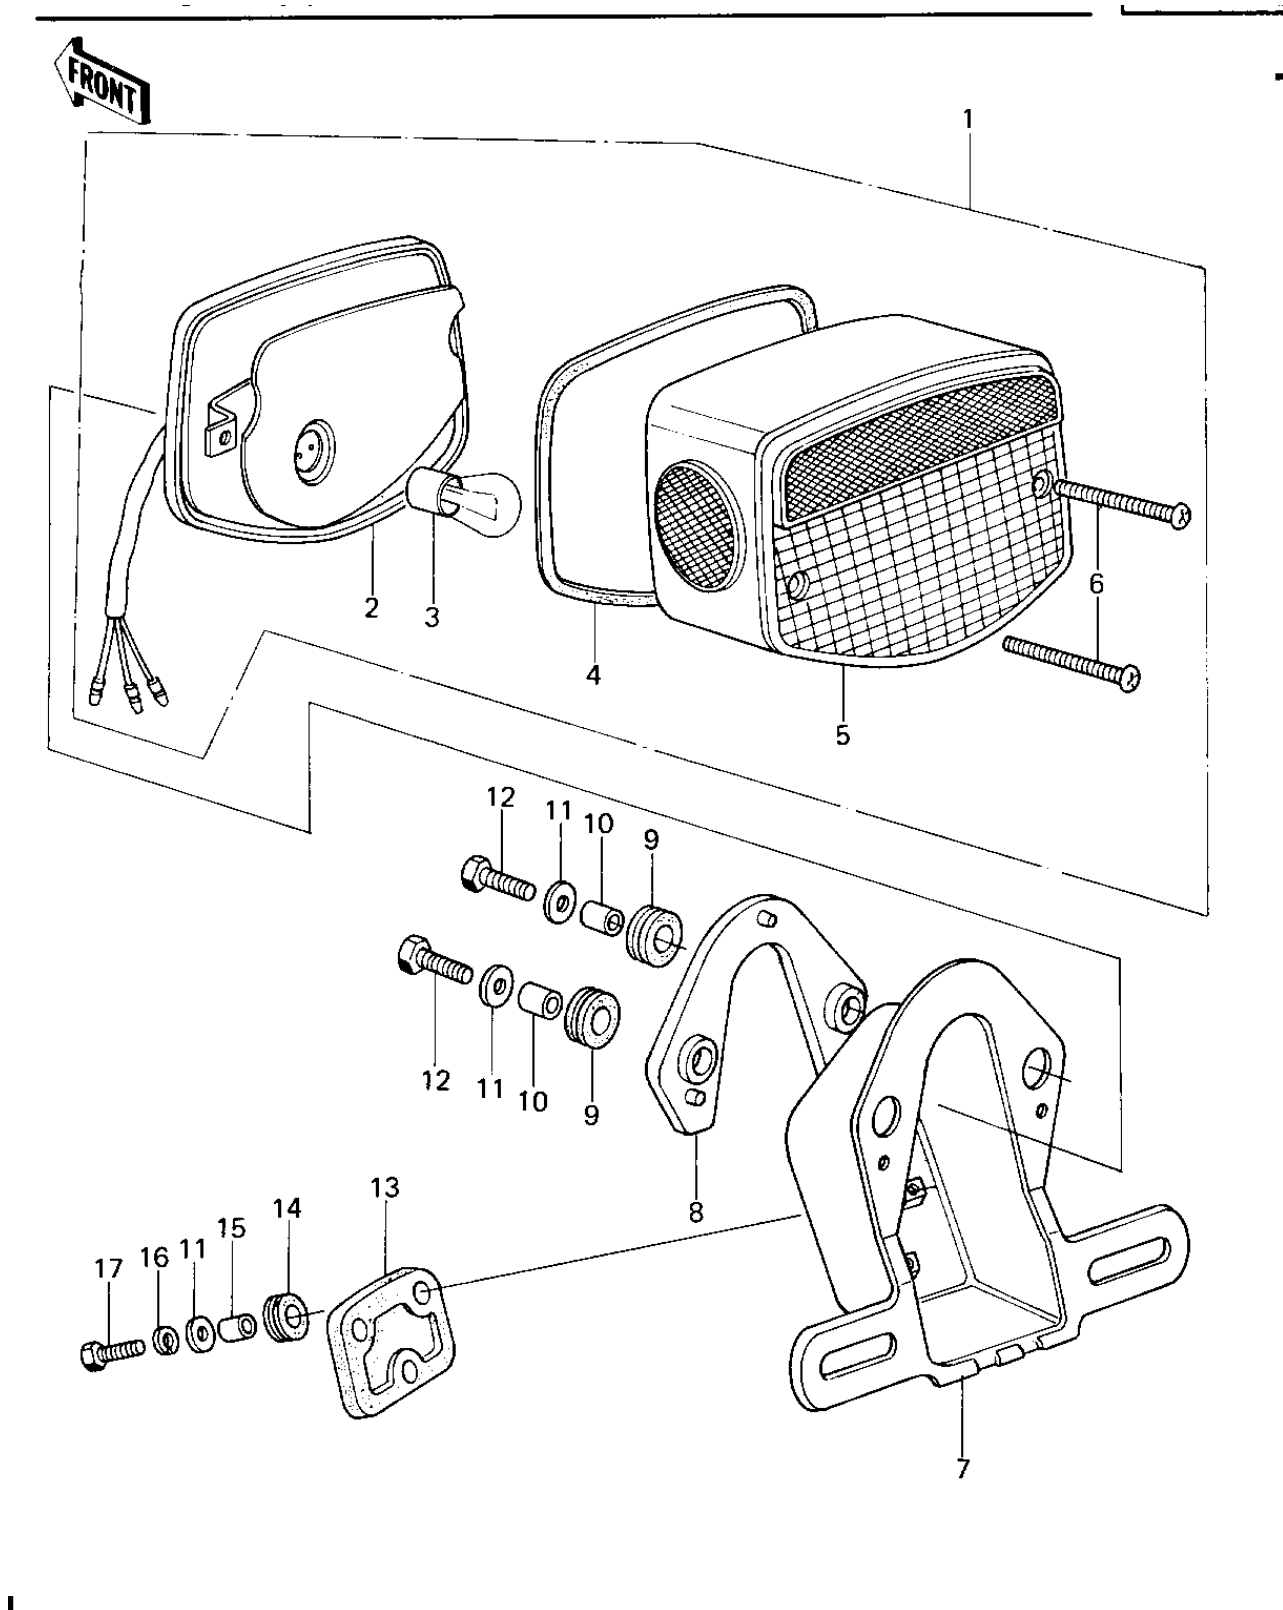

## 1978 KZ650 PARTS DIAGRAM

TAILLIGHT

### TAILLIGHT

ITEM NAME	PART NUMBER	QUANTITY
TAIL LAMP UNIT (Ref # 1)	23025-064	1
CASE, TAIL LIGHT (Ref # 2)	23027-041	1
BULB, 12V 32/3CP (Ref # 3)	92069-059	1
GASKET, TAIL LENS (Ref # 4)	23028-021	1
LENS, TAIL LAMP (Ref # 5)	23026-034	1
SCREW-PAN-CROS (Ref # 6)	220R0460	1
BRACKET, LICENSE PLATE (Ref # 7)	23036-051	1
DAMPER RUBBER (Ref # 8)	23066-023	1
DAMPER RUBBER (Ref # 9)	23066-020	1
COLLAR, 6.8X10X8.5 (Ref # 10)	92027-129	1
WASHER 6.5X20X1.6T (Ref # 11)	92022-125	1
BOLT-UPSET (Ref # 12)	112G0618	1
DAMPER RUBBER, RR FEND (Ref # 13)	35039-004	1
DAMPER RUBBER, RR FEND (Ref # 14)	92075-121	1
COLLAR 6.8X10X14.5 (Ref # 15)	92027-156	1
WASHER SPRING 6MM (Ref # 16)	461F0600	1
BOLT-UPSET (Ref # 17)	112G0625	1