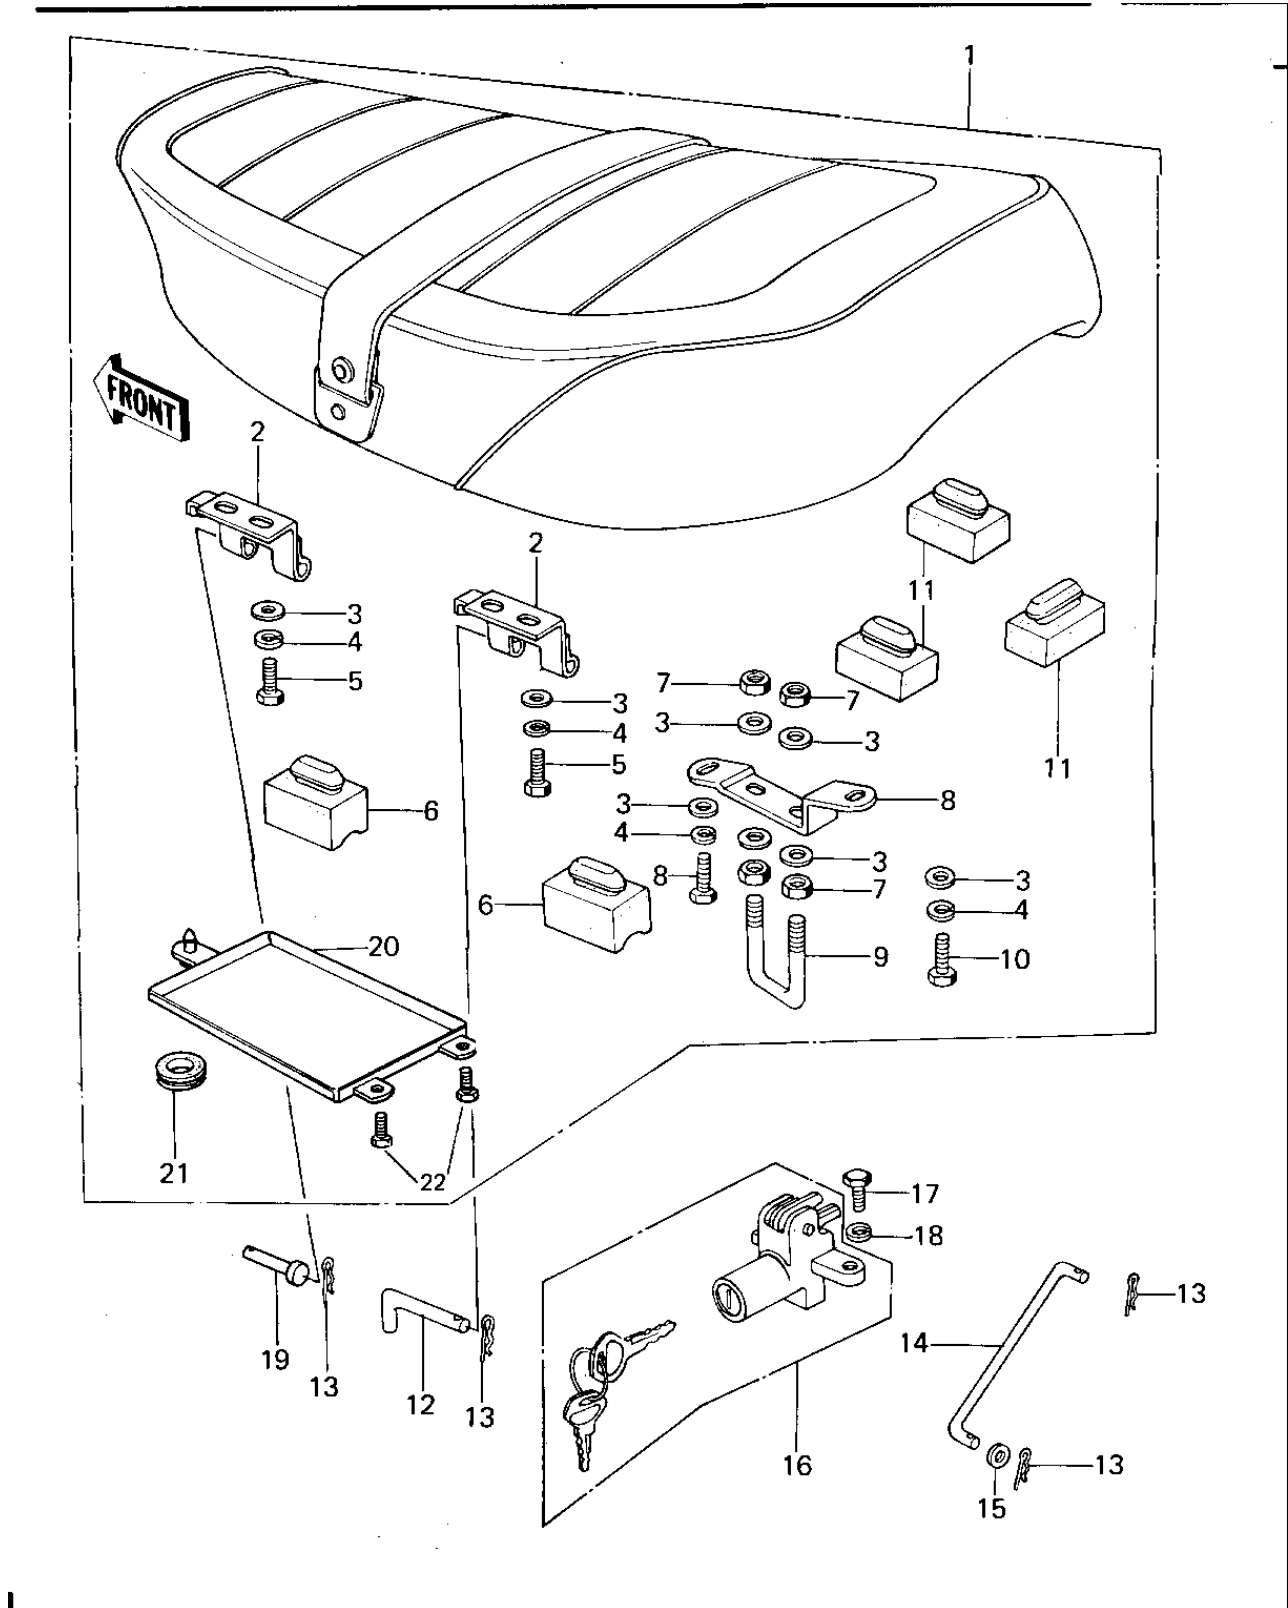

1978 KZ650 PARTS DIAGRAM

SEAT

1978 KZ650 PARTS LIST

SEAT

| ITEM NAME | PART NUMBER | QUANTITY |
|---------------------------------|-------------|----------|
| SEAT-ASSY,DUAL,W/BAND (Ref # 1) | 53001-1194 | 3 |
| HINGE,FRONT (Ref # 2) | 53009-031 | 1 |
| WASHER PLAIN 6MM (Ref # 3) | 411B0600 | 1 |
| WASHER SPRING 6MM (Ref # 4) | 461F0600 | 2 |
| BOLT-UPSET,6X16 (Ref # 5) | 112G0616 | 1 |
| DAMPER RUBBER-SEAT (Ref # 6) | 92075-156 | 1 |
| NUT 6MM (Ref # 7) | 311B0600 | 1 |
| BRACKET,SEAT CATCH (Ref # 8) | 53058-004 | 1 |
| CATCH, SEAT (Ref # 9) | 53056-002 | 1 |
| BOLT-UPSET 6X14 (Ref # 10) | 112B0614 | 1 |
| DAMPER RUBBER (Ref # 11) | 92075-099 | 1 |
| PIN,DUAL SEAT PIVOT (Ref # 12) | 53011-008 | 1 |
| COTTER PIN (Ref # 13) | 92041-003 | 1 |
| STOPPER,SEAT (Ref # 14) | 53054-006 | 1 |
| WASHER PLAIN 6MM (Ref # 15) | 410B0600 | 1 |
| LOCK-ASSY,SEAT (Ref # 16) | 27016-5010 | 2 |
| BOLT-UPSET,6X12 (Ref # 17) | 112G0612 | 1 |
| PIN (Ref # 19) | 53011-002 | 1 |
| CASE (Ref # 20) | 32099-011 | 1 |
| GROMMET (Ref # 21) | 92071-056 | 1 |
| BOLT HEX HEAD 5X10 (Ref # 22) | 110B0510 | 1 |