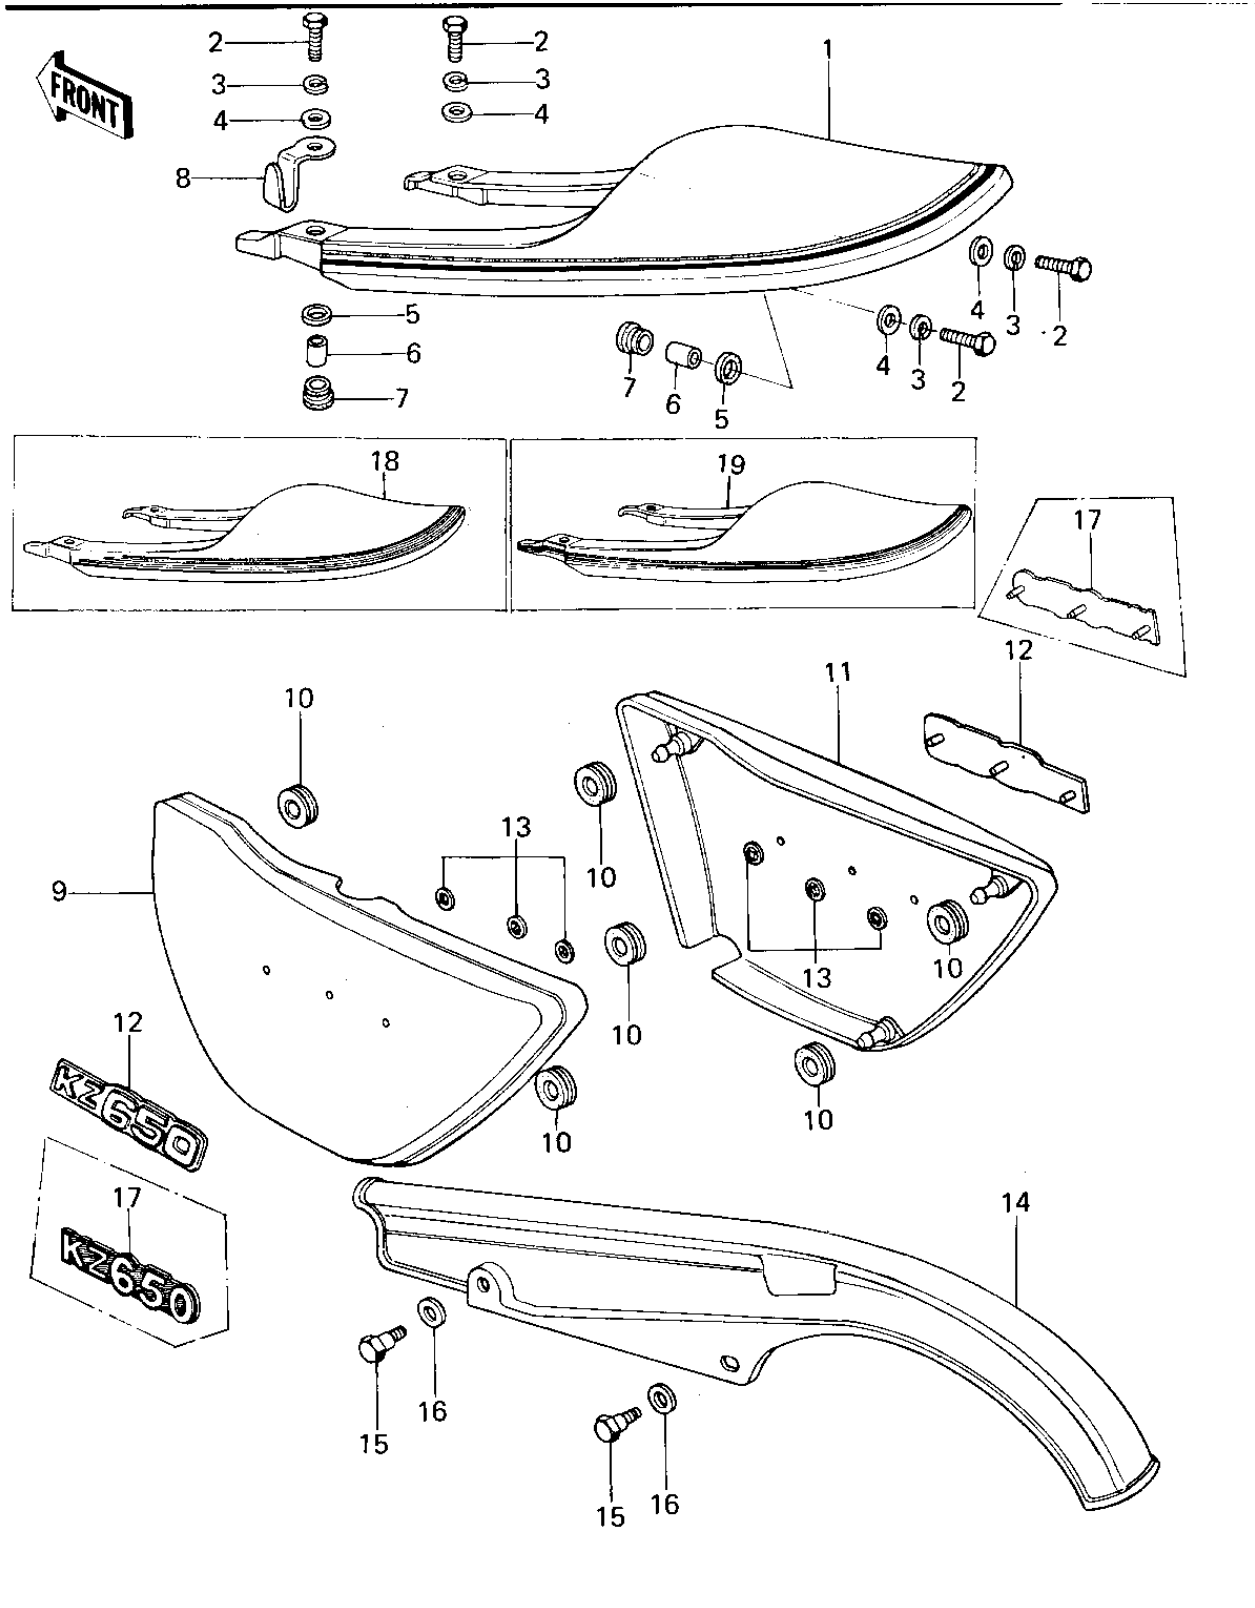

1978 KZ650 PARTS DIAGRAM

SIDE COVERS/CHAIN COVER/SEAT COVER

1978 KZ650 PARTS LIST

SIDE COVERS/CHAIN COVER/SEAT COVER

ITEM NAME	PART NUMBER	QUANTITY
COVER,REAR,SEAT,C.S.R (Ref # 1)	53043-016-3R	1
COVER,REAR SEAT,C.E.G (Ref # 1)	53043-016-4U	1
BOLT-UPSET (Ref # 2)	112G0625	1
WASHER SPRING 6MM (Ref # 3)	461F0600	1
WASHER,PLAIN,7MM (Ref # 4)	92022-228	1
DAMPER RUBBER (Ref # 5)	92075-175	1
COLLAR (Ref # 6)	92027-241	1
RUBBER,FENDER COVER (Ref # 7)	92075-174	1
BRACKET,HELMET HOLDER (Ref # 8)	32122-057	1
COVER,SIDE,L.H,S.RED (Ref # 9)	36001-1034-3R	1
COVER,SIDE,L.H,E.GREN (Ref # 9)	36001-1034-4U	2
COVER,SIDE,L.H,D.BLUE (Ref # 9)	36001-5012-7Z	1
COVER,SIDE,L.H,B.RED (Ref # 9)	36001-1034-A1	1
COVER,LH SIDE,EBONY (Ref # 9)	36001-057-8G	1
COVER-SIDE LH,RED \$\$ (Ref # 9)	36001-1034-A5	1
SIDE COVER,EBONY (Ref # 9)	36001-1034-8G	1
GROMMET (Ref # 10)	92071-056	1
COVER,SIDE,R.H,S.RED (Ref # 11)	36001-1035-3R	1
COVER,SIDE,R.H,E.GREN (Ref # 11)	36001-1035-4U	2
COVER,SIDE,R.H,D.BLUE (Ref # 11)	36001-5013-7Z	1
COVER,SIDE,R.H,B.RED (Ref # 11)	36001-1035-A1	1
COVER,RH SIDE,EBONY (Ref # 11)	36007-054-8G	1
COVER-SIDE RH,RED \$\$ (Ref # 11)	36001-1035-A5	1
SIDE COVER,EBONY (Ref # 11)	36001-1035-8G	1
EMBLEM,SIDE COVER (Ref # 12)	56018-256	1
NUT,LOCK,3MM (Ref # 13)	92018-005	1
CASE-CHAIN (Ref # 14)	36014-068	1
BOLT,HEAX HEAD,6X14 (Ref # 15)	92001-115	1
WASHER,8.5X20X1.6 (Ref # 16)	92022-1561	1

1978 KZ650 PARTS LIST

SIDE COVERS/CHAIN COVER/SEAT COVER

ITEM NAME	PART NUMBER	QUANTITY
MARK,SIDE COVER (Ref # 17)	56018-1063	1
COVER,REAR SEAT,D.BLU (Ref # 18)	53043-016-7Z	1
COVER,REAR SEAT,B.RED (Ref # 18)	53043-016-A1	1
COVER,REAR FNDR,EBONY (Ref # 18)	53043-016-8G	1
COVER,SEAT,C.P.RED (Ref # 19)	53043-016-A5	1
COVER,SEAT,C.E.GREEN (Ref # 19)	14025-5009-4U	1
REAR FENDER COVER,EBY (Ref # 19)	53043-5503-8G	1