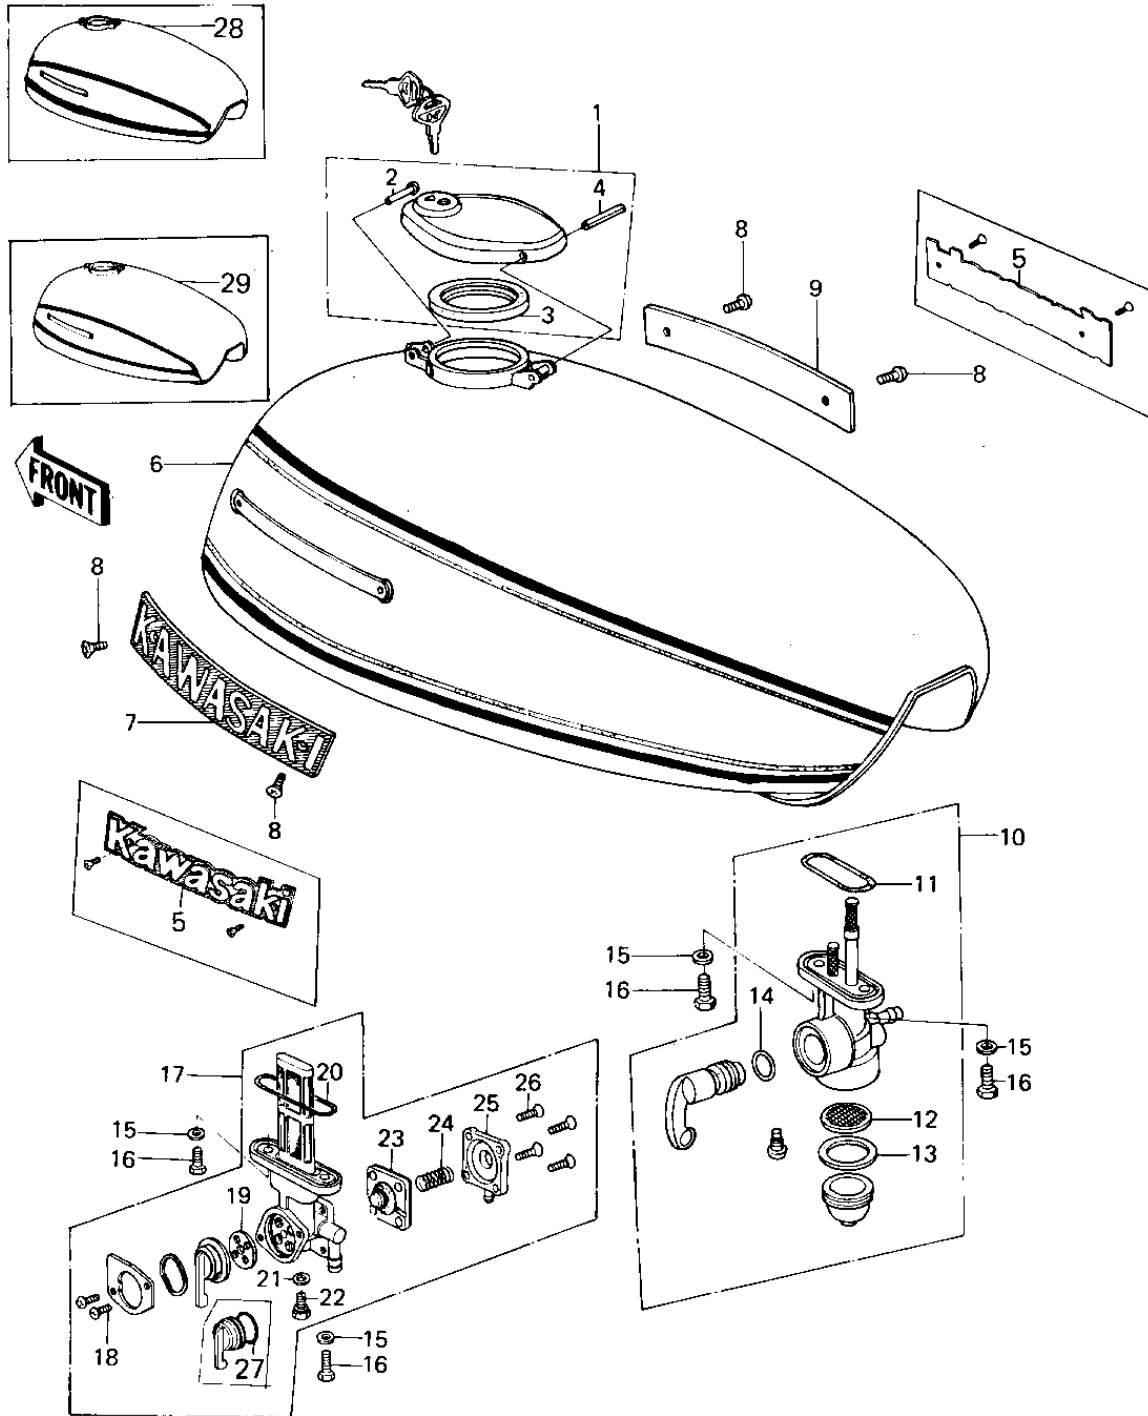

1978 KZ650 PARTS DIAGRAM

FUEL TANK

1978 KZ650 PARTS LIST

FUEL TANK

ITEM NAME	PART NUMBER	QUANTITY
CAP,FUEL TANK (Ref # 1)	51048-012	1
PIN,HOOK (Ref # 2)	92043-126	1
GASKET-FUEL TANK CAP (Ref # 3)	51059-008	1
PIN,CAP HINGE (Ref # 4)	92043-127	1
EMBLEM,FUEL TANK (Ref # 5)	56014-1037	1
TANK-FUEL,C.SUPER RED (Ref # 6)	51001-5032-3R	1
TANK-FUEL,C.EME GREEN (Ref # 6)	51001-5032-4U	1
EMBLEM,FUEL TANK,L.H. (Ref # 7)	56013-058	1
SCREW-CSK-CROS (Ref # 8)	221C0306	1
EMBLEM,FUEL TANK,R.H. (Ref # 9)	56014-065	1
COCK ASSY,FUEL (Ref # 10)	51023-057	1
"O" RING (Ref # 11)	51039-010	2
STRAINER FUEL (Ref # 12)	51038-007	1
GASKET FUEL COCK CUP (Ref # 13)	51037-010	1
"O" RING, 10MM (Ref # 14)	670B2010	1
WASHER-PLAIN (Ref # 15)	92022-183	1
BOLT,6X20,FUEL TAP (Ref # 16)	92001-1091	1
TAP ASSY,FUEL (Ref # 17)	51023-1023	4
SCREW PAN HEAD 3X8 (Ref # 18)	220B0308	1
GASKET,TAP VALVE (Ref # 19)	11009-1194	1
GASKET,DRAIN BOLT (Ref # 21)	11009-1045	1
BOLT,DRAIN (Ref # 22)	92001-1089	1
DIAPHRAGM ASSY,TAP (Ref # 23)	43028-1004	1
DIAPHRAGM ASSY,TAP (Ref # 23)	43028-1015	1
SPRING,TAP (Ref # 24)	92081-1055	1
UNAVAILABLE IN PRICE BOOK (Ref # 24)	92081-1711	1
COVER ASSY,TAP (Ref # 25)	16146-1005	1
SCREW CNTSNK HD 4X12 (Ref # 26)	221B0412A	1
"O" RING,TAP LEVER (Ref # 27)	92055-1027	1

1978 KZ650 PARTS LIST

FUEL TANK

ITEM NAME	PART NUMBER	QUANTITY
TANK-FUEL,L.DK BLUE (Ref # 28)	51001-5032-7Z	1
TANK-FUEL,L.BURNT RED (Ref # 28)	51001-5032-A1	1
TANK-FUEL,EBONY (Ref # 28)	51001-115-8G	1
TANK-FUEL,C.P.RED (Ref # 29)	51001-1016-A5	1
TANK-FUEL,C.E.GREEN (Ref # 29)	51001-1016-4U	1
TANK-FUEL,EBONY (Ref # 29)	51001-1016-8G	1
"O" RING,4MM (Ref # 30)	670B1504	1