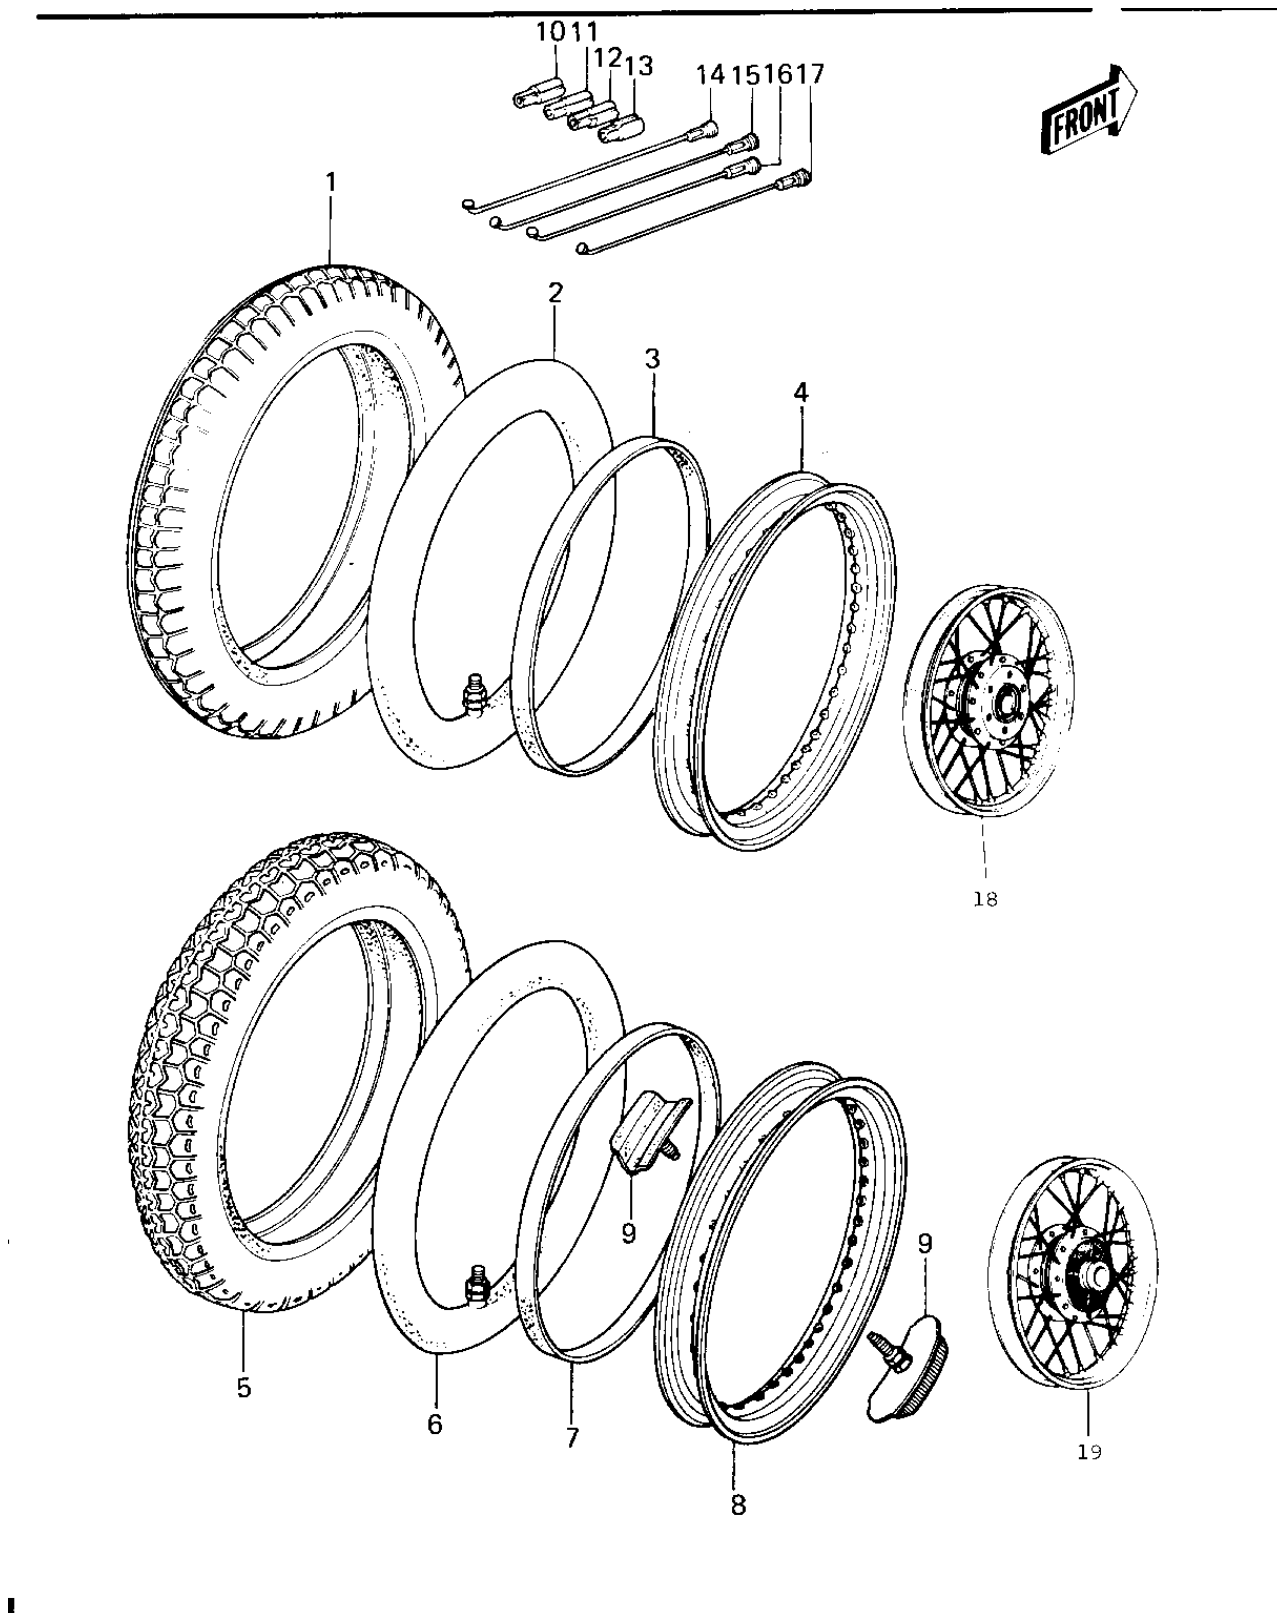

1977 KZ650 PARTS DIAGRAM

WHEELS/TIRES

1977 KZ650 PARTS LIST

WHEELS/TIRES

ITEM NAME	PART NUMBER	QUANTITY
TIRE 325H-19 F6B F (Ref # 1)	41021-038	1
*** N.L.A. *** (Canada) (Ref # 2)	41022-030	1
BAND RIM (Ref # 3)	41023-015	1
RIM (Ref # 4)	41025-085	1
TIRE 400H-18 K87 R (Ref # 5)	41021-039	1
TUBE 350/375/410-18 (Ref # 6)	41022-031	1
BAND,RIM,4.00/5.10-18 (Ref # 7)	41023-1006	1
RIM-2-15BX18W (Ref # 8)	41025-058	1
PROTECTOR-BEAD,2.15B (Ref # 9)	41024-008	1
WEIGHT,BALANCE,5G (Ref # 10)	41075-1010	2
WEIGHT,BALANCE,10G (Ref # 11)	41075-1007	2
WEIGHT,BALANCE,20G (Ref # 12)	41075-1008	2
WEIGHT,BALANCE,30G (Ref # 13)	41075-1009	2
SPOKE-ASY,FR INNER (Ref # 14)	41027-085	1
SPOKE-ASY,FR OUTER (Ref # 15)	41028-084	1
SPOKE-ASY,RR INNER (Ref # 16)	41027-090	1
SPOKE-ASY,RR OUTER (Ref # 17)	41028-089	1
WHEEL ASSY FRONT (Ref # 18)	41074-047	1
WHEEL ASSY,REAR (Ref # 19)	42048-041	1