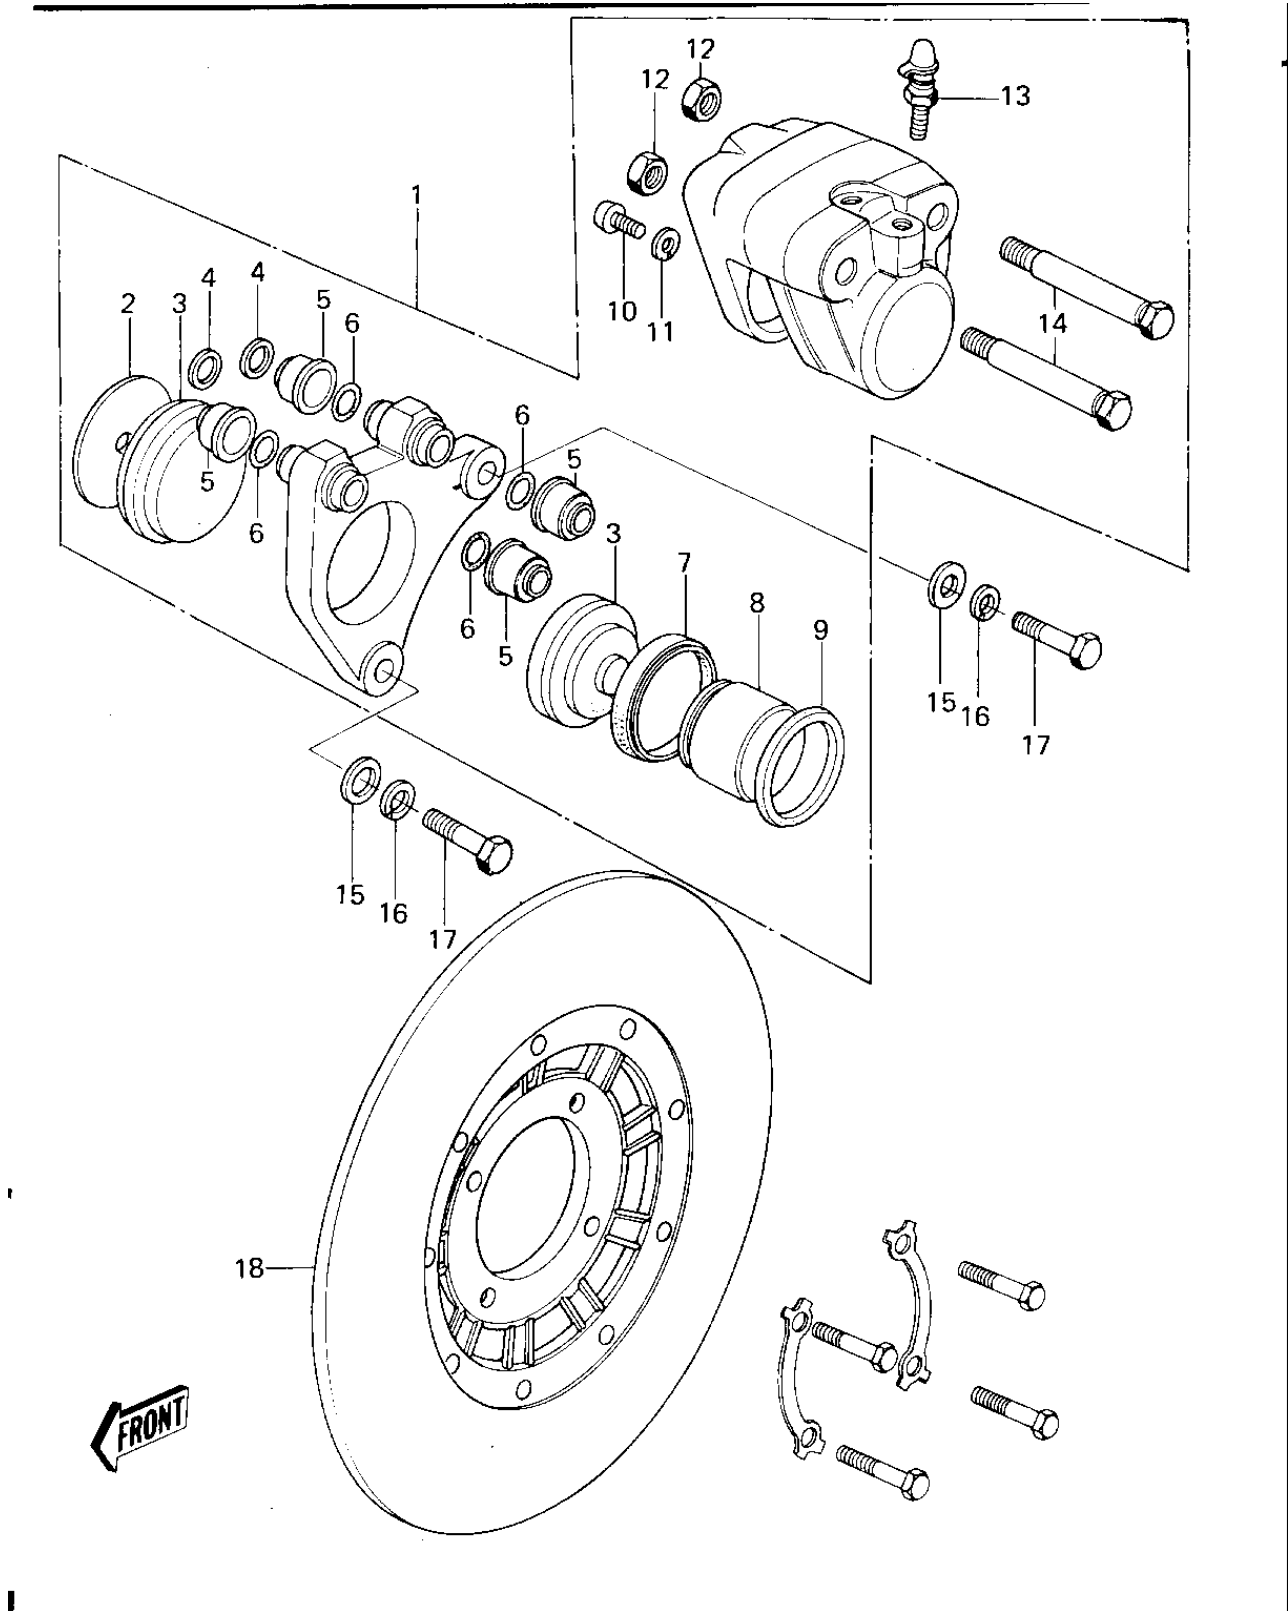

1978 KZ650 PARTS DIAGRAM

FRONT BRAKE

1978 KZ650 PARTS LIST

FRONT BRAKE

ITEM NAME	PART NUMBER	QUANTITY
CALIPER ASSY,FRONT (Ref # 1)	43041-030	1
CALIPER ASSY,FRONT (Ref # 1)	43041-1006	1
SPACER (Ref # 2)	43040-004	1
PAD SET,(FRONT) (Ref # 3)	43050-5001	1
PLUG (Ref # 4)	43088-002	1
DUST SHILD,SHAFT (Ref # 5)	43052-005	1
"O" RING (Ref # 6)	43053-006	1
DUST SEALD,RUBBER (Ref # 7)	43054-003	1
PISTON,FRONT CALIPER (Ref # 8)	43048-009	1
RING,PISTON SEAL (Ref # 9)	43049-002	1
SCREW PAN HEAD 6X12 (Ref # 10)	220B0612	1
WASHER SPRING 6MM (Ref # 11)	461F0600	1
NUT 10MM (Ref # 12)	315B1000	1
BLEEDER SET (Ref # 13)	43085-001	1
BOLT (Ref # 14)	43045-006	1
WASHER PLAIN 10MM (Ref # 15)	410B1000	1
WASHER SPRING 10MM (Ref # 16)	461F1000	1
BOLT (Ref # 17)	92007-032	1
DISC PLATE,FRONT (Ref # 18)	41080-005	1