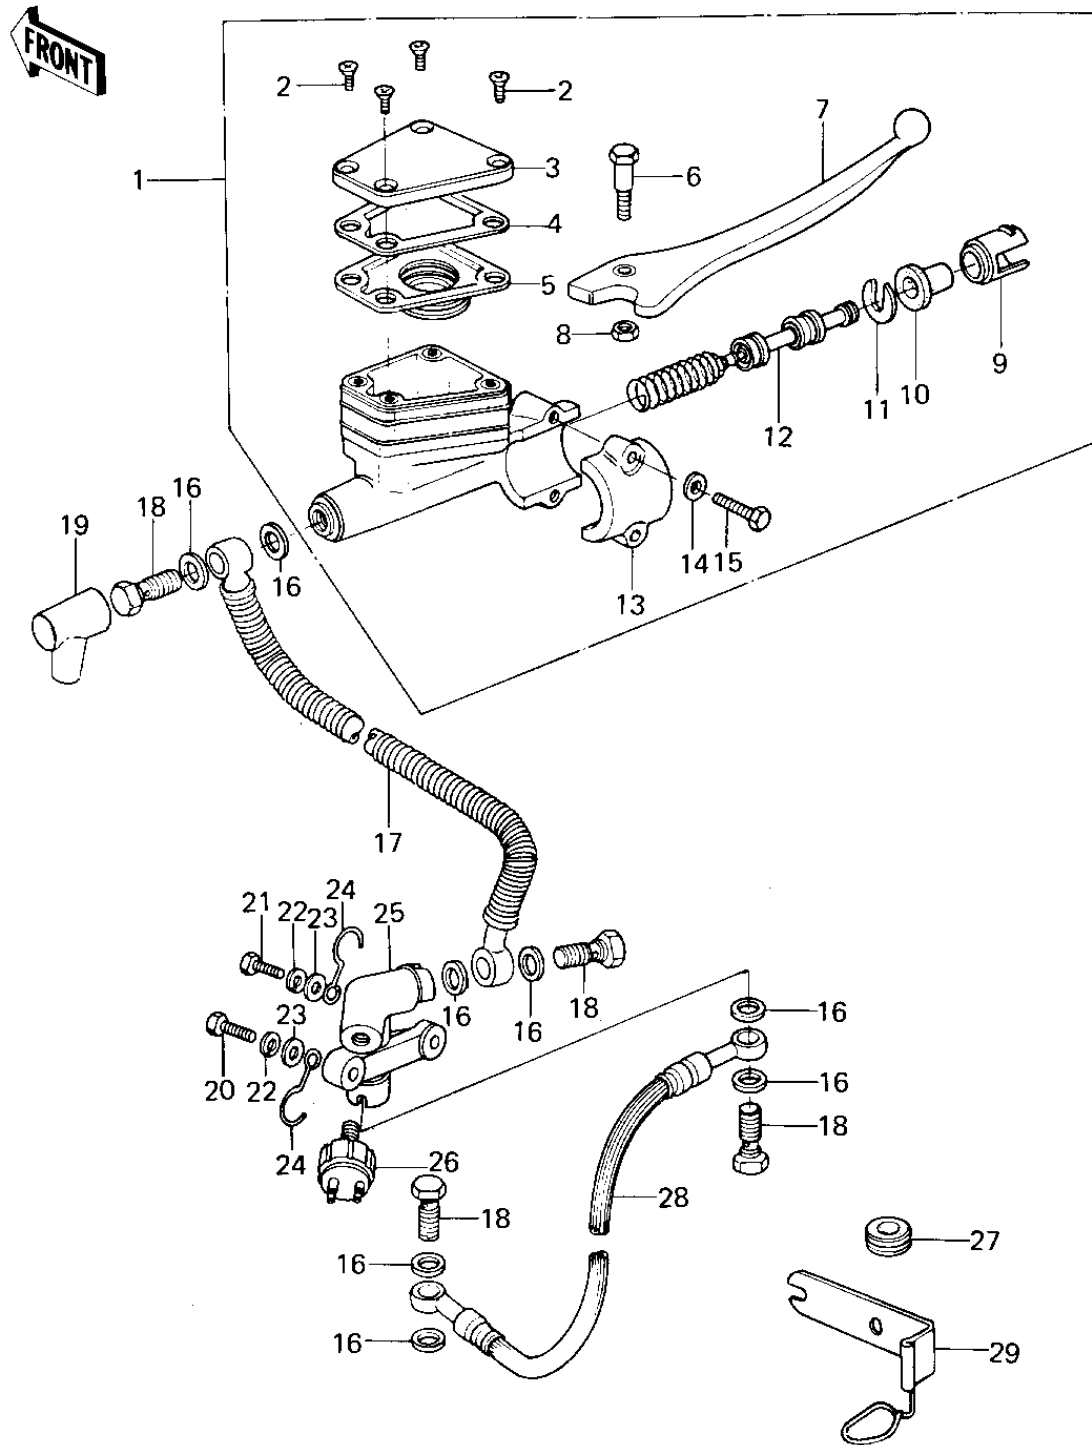

1978 KZ650 PARTS DIAGRAM

FRONT MASTER CYLINDER (KZ650-B2/B2A/B3)

1978 KZ650 PARTS LIST

FRONT MASTER CYLINDER (KZ650-B2/B2A/B3)

ITEM NAME	PART NUMBER	QUANTITY
CYLINDER ASSY,MASTER (Ref # 1)	43015-1007	1
SCREW,COUNTERSUNK HED (Ref # 2)	92001-1055	1
CAP,OIL CUP (Ref # 3)	43026-1003	1
PLATE,DIAPHRAGM (Ref # 4)	43027-1002	1
DIAPHRAGM (Ref # 5)	43028-1002	1
BOLT,CLUTCH LEV FITT (Ref # 6)	92001-1056	1
LEVER,FRONT BRAKE (Ref # 7)	46092-1002	1
NUT 6MM (Ref # 8)	312B0600	1
LINER,PISTON (Ref # 9)	14008-1007	1
DUST COVER (Ref # 10)	49016-1010	1
STOPER,PISTON (Ref # 11)	43022-1001	1
PISTON-COMP-BRAKE (Ref # 12)	43020-1026	1
HOLDER,MASTER CYLINDR (Ref # 13)	43034-1001	1
WASHER PLAIN 6MM (Ref # 14)	411B0600	2
BOLT HEX HEAD 6X25 (Ref # 15)	110N0625	1
WASHER-OIL BOLT (Ref # 16)	43067-001	1
HOSE,M/C BRAKE (Ref # 17)	43059-032	1
BOLT,OIL,L=23 (Ref # 18)	92002-1888	1
BOOT,DUST (Ref # 19)	49006-1041	1
BOLT-HEX HEAD,6X32 (Ref # 20)	110N0632	1
BOLT, HEX HEAD 6X22 (Ref # 21)	110N0622	1
WASHER SPRING 6MM (Ref # 22)	461F0600	1
CLAMP,CABLE (Ref # 24)	92037-092	1
JOINT,THREE WAY (Ref # 25)	43061-002	1
SWITCH-FRONT BRAKE (Ref # 26)	43065-001	1
DAMPER RUBBER,CYL HSE (Ref # 27)	43064-006	1
HOSE,CALIPER BRAKE (Ref # 28)	43059-033	1
BRACKET (Ref # 29)	11034-1041	1