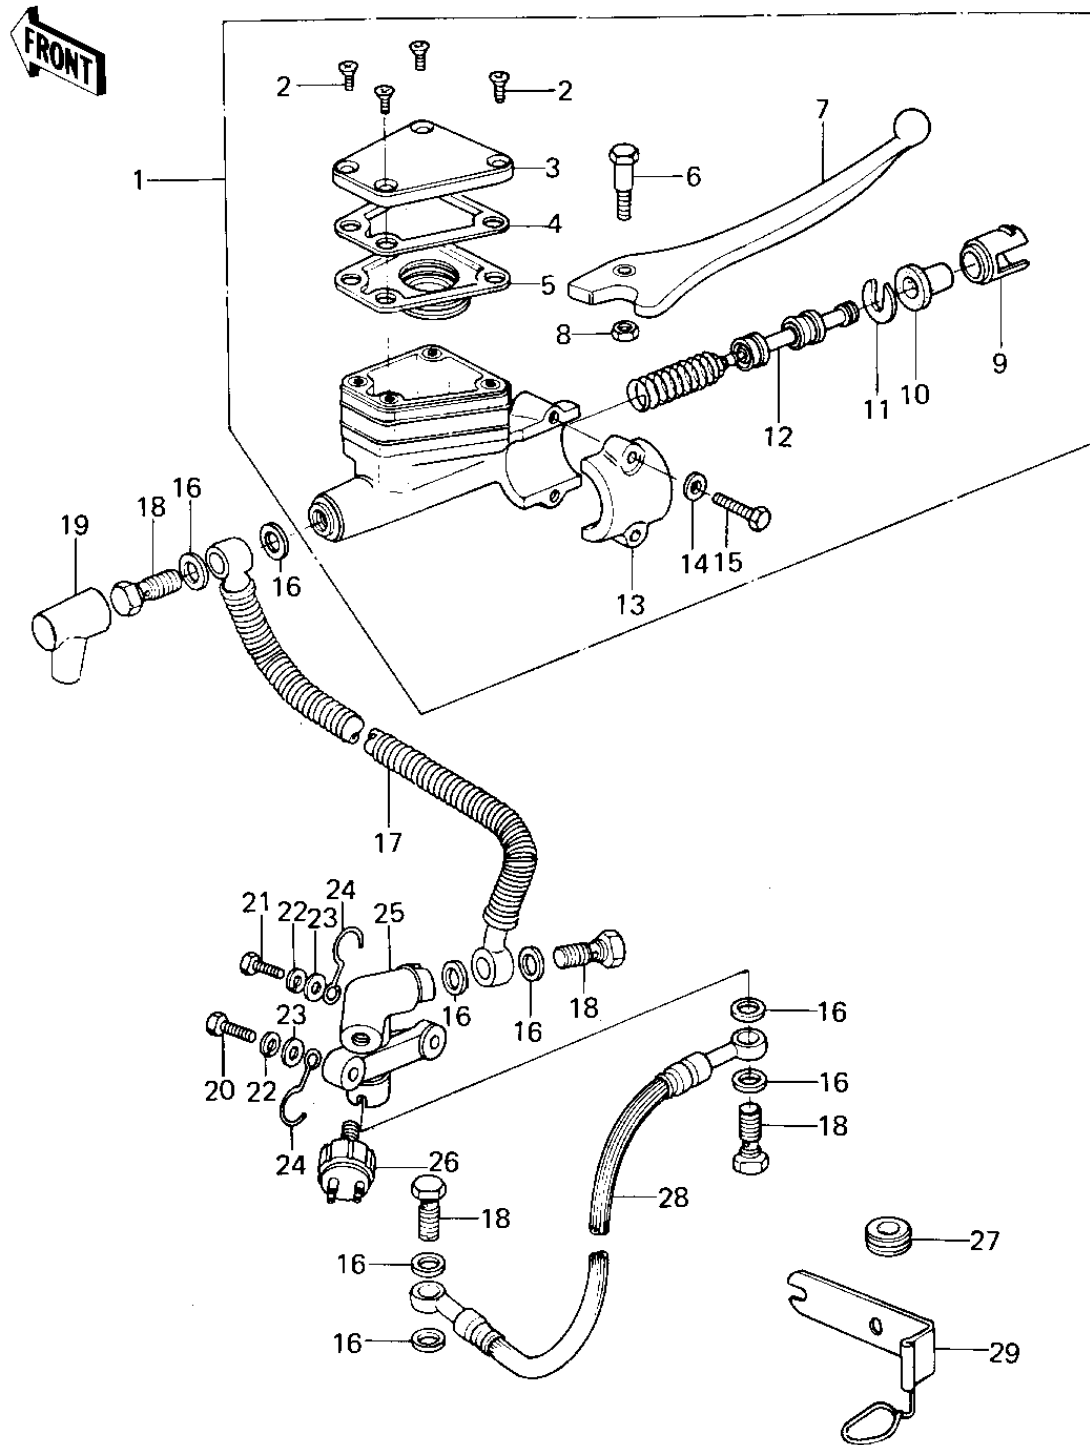

1977 KZ650 PARTS DIAGRAM

FRONT MASTER CYLINDER (KZ650-B2/B2A/B3)

1977 KZ650 PARTS LIST

FRONT MASTER CYLINDER (KZ650-B2/B2A/B3)

ITEM NAME	PART NUMBER	QUANTITY
CYLINDER ASSY,MASTER (Ref # 1)	43015-1007	1
SCREW,COUNTERSUNK HED (Ref # 2)	92001-1055	1
CAP,OIL CUP (Ref # 3)	43026-1003	1
PLATE,DIAPHRAGM (Ref # 4)	43027-1002	1
DIAPHRAGM (Ref # 5)	43028-1002	1
BOLT,CLUTCH LEV FITT (Ref # 6)	92001-1056	1
LEVER,FRONT BRAKE (Ref # 7)	46092-1002	1
NUT 6MM (Ref # 8)	312B0600	1
LINER,PISTON (Ref # 9)	14008-1007	1
DUST COVER (Ref # 10)	49016-1010	1
STOPER,PISTON (Ref # 11)	43022-1001	1
PISTON-COMP-BRAKE (Ref # 12)	43020-1026	1
HOLDER,MASTER CYLINDR (Ref # 13)	43034-1001	1
WASHER PLAIN 6MM (Ref # 14)	411B0600	2
BOLT HEX HEAD 6X25 (Ref # 15)	110N0625	1
WASHER-OIL BOLT (Ref # 16)	43067-001	1
HOSE,M/C BRAKE (Ref # 17)	43059-032	1
BOLT,OIL,L=23 (Ref # 18)	92002-1888	1
BOOT,DUST (Ref # 19)	49006-1041	1
BOLT-HEX HEAD,6X32 (Ref # 20)	110N0632	1
BOLT, HEX HEAD 6X22 (Ref # 21)	110N0622	1
WASHER SPRING 6MM (Ref # 22)	461F0600	1
CLAMP,CABLE (Ref # 24)	92037-092	1
JOINT,THREE WAY (Ref # 25)	43061-002	1
SWITCH-FRONT BRAKE (Ref # 26)	43065-001	1
DAMPER RUBBER,CYL HSE (Ref # 27)	43064-006	1
HOSE,CALIPER BRAKE (Ref # 28)	43059-033	1
BRACKET (Ref # 29)	11034-1041	1