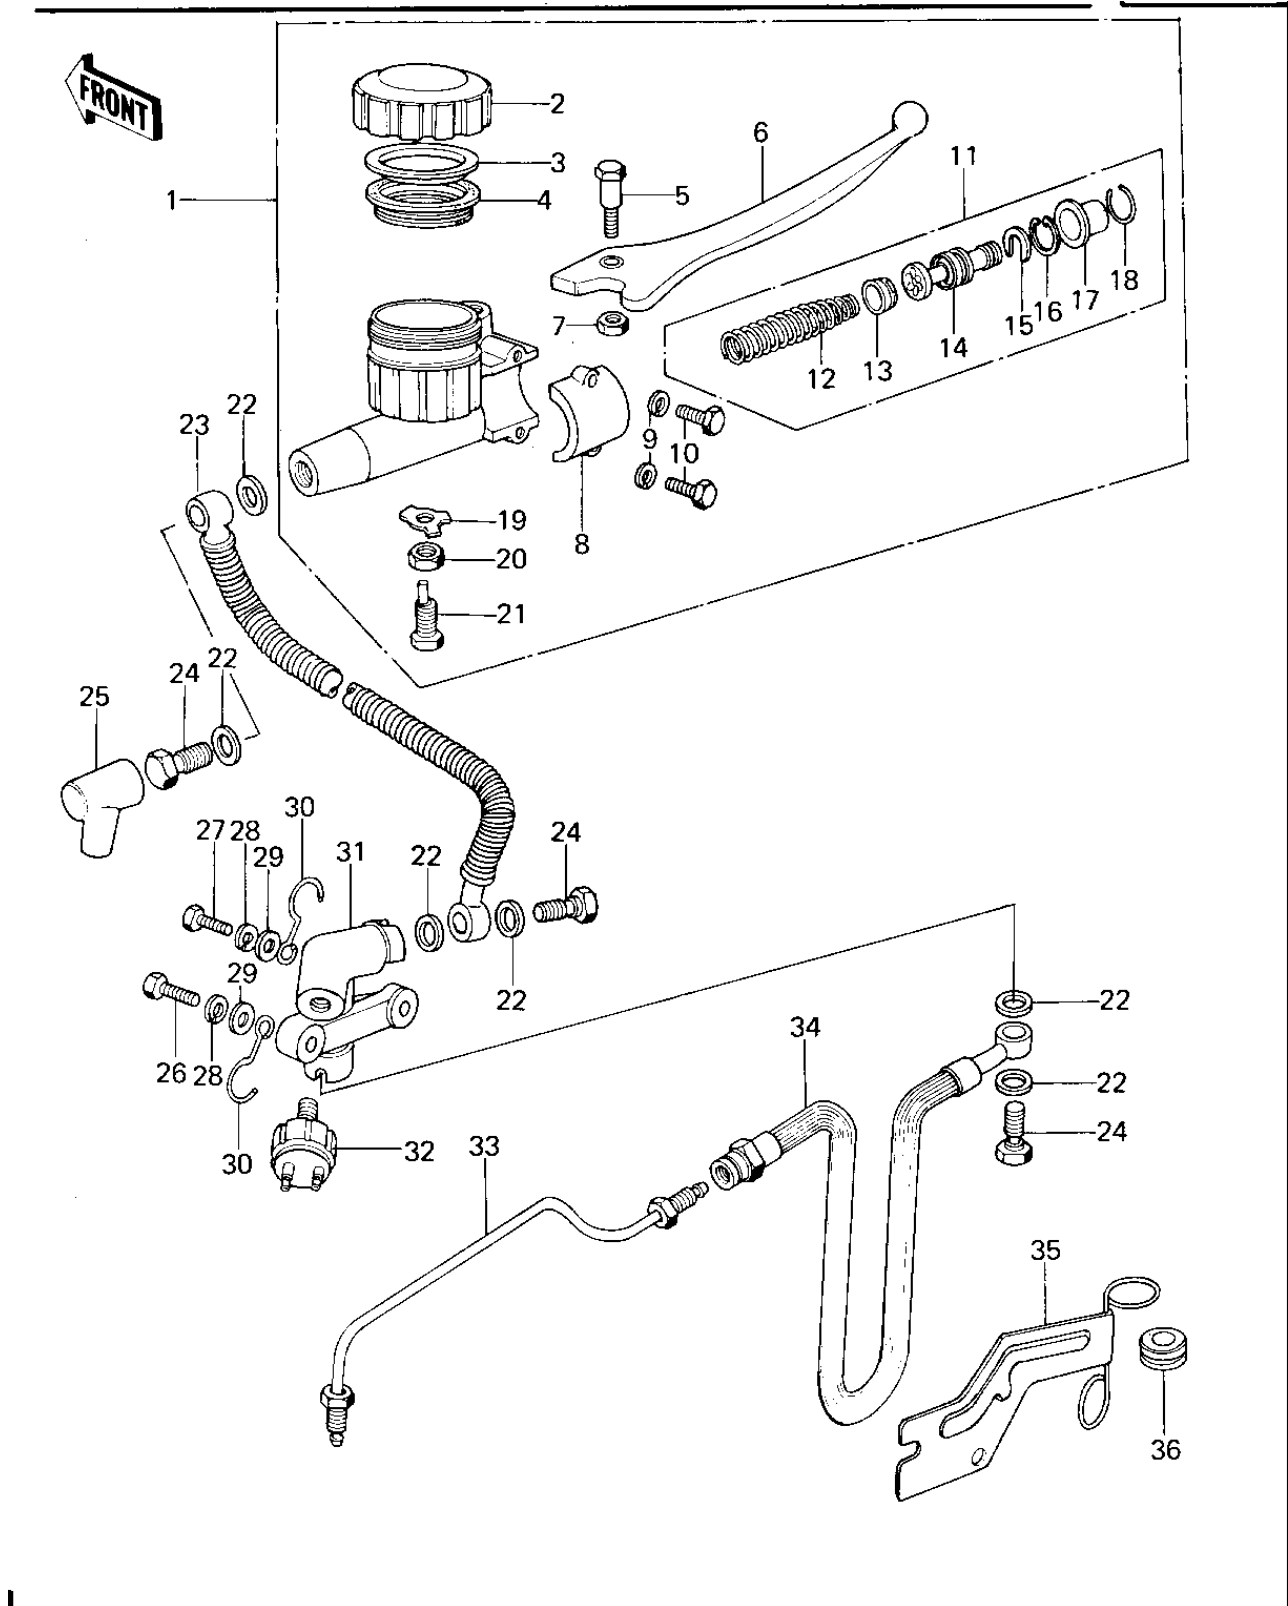

## 1978 KZ650 PARTS DIAGRAM

FRONT MASTER CYLINDER (KZ650-B1)

## 1978 KZ650 PARTS LIST

FRONT MASTER CYLINDER (KZ650-B1)

ITEM NAME	PART NUMBER	QUANTITY
CYLINDER ASSY,MASTER (Ref # 1)	43015-032	1
CAP,OIL CUP (Ref # 2)	43026-003	1
PLATE-MASTER CYLINDER (Ref # 3)	43027-001	1
DIAPHRAGM (Ref # 4)	43028-001	1
BOLT (Ref # 5)	43033-004	1
LEVER,FRONT BRAKE (Ref # 6)	43029-003	1
NUT 6MM (Ref # 7)	312B0600	1
HOLDER-MASTER CYL (Ref # 8)	43034-001	1
WASHER PLAIN 6MM (Ref # 9)	411B0600	2
BOLT HEX HEAD 6X25 (Ref # 10)	110N0625	1
REPAIR SET-MASTER CYL (Ref # 11)	43073-001	1
SPRING ASSY-RETURN (Ref # 12)	43018-001	1
CUP-PRIMARY (Ref # 13)	43019-001	1
PISTON ASSY (Ref # 14)	43072-001	1
STOPPER-PISTON (Ref # 15)	43022-001	1
CIRCLIP,18MM (Ref # 16)	481J1800	1
BOOTS (Ref # 17)	43024-001	1
STOPPER-BOOTS (Ref # 18)	43025-001	1
WASHER-LOCK,8MM (Ref # 19)	43031-001	1
NUT,8MM (Ref # 20)	311B0800	1
BOLT,LEVER ADJUSTING (Ref # 21)	43030-003	1
WASHER-OIL BOLT (Ref # 22)	43067-001	1
HOSE,M/C BRAKE (Ref # 23)	43059-032	1
BOLT,OIL,L=23 (Ref # 24)	92002-1888	1
BOOT,DUST (Ref # 25)	49006-1041	1
BOLT-HEX HEAD,6X32 (Ref # 26)	110N0632	1
BOLT, HEX HEAD 6X22 (Ref # 27)	110N0622	1
WASHER SPRING 6MM (Ref # 28)	461F0600	1
CLAMP,CABLE (Ref # 30)	92037-092	1

## 1978 KZ650 PARTS LIST

FRONT MASTER CYLINDER (KZ650-B1)

ITEM NAME	PART NUMBER	QUANTITY
JOINT,THREE WAY (Ref # 31)	43061-002	1
SWITCH-FRONT BRAKE (Ref # 32)	43065-001	1
PIPE,BRIDGE (Ref # 33)	43060-021	1
HOSE-BRAKE,L=350 (Ref # 34)	43059-1262	1
BRACKET-BRAKE HOSE (Ref # 35)	43063-001	1
GROMMET-HOSE BRACKET (Ref # 36)	43064-001	1