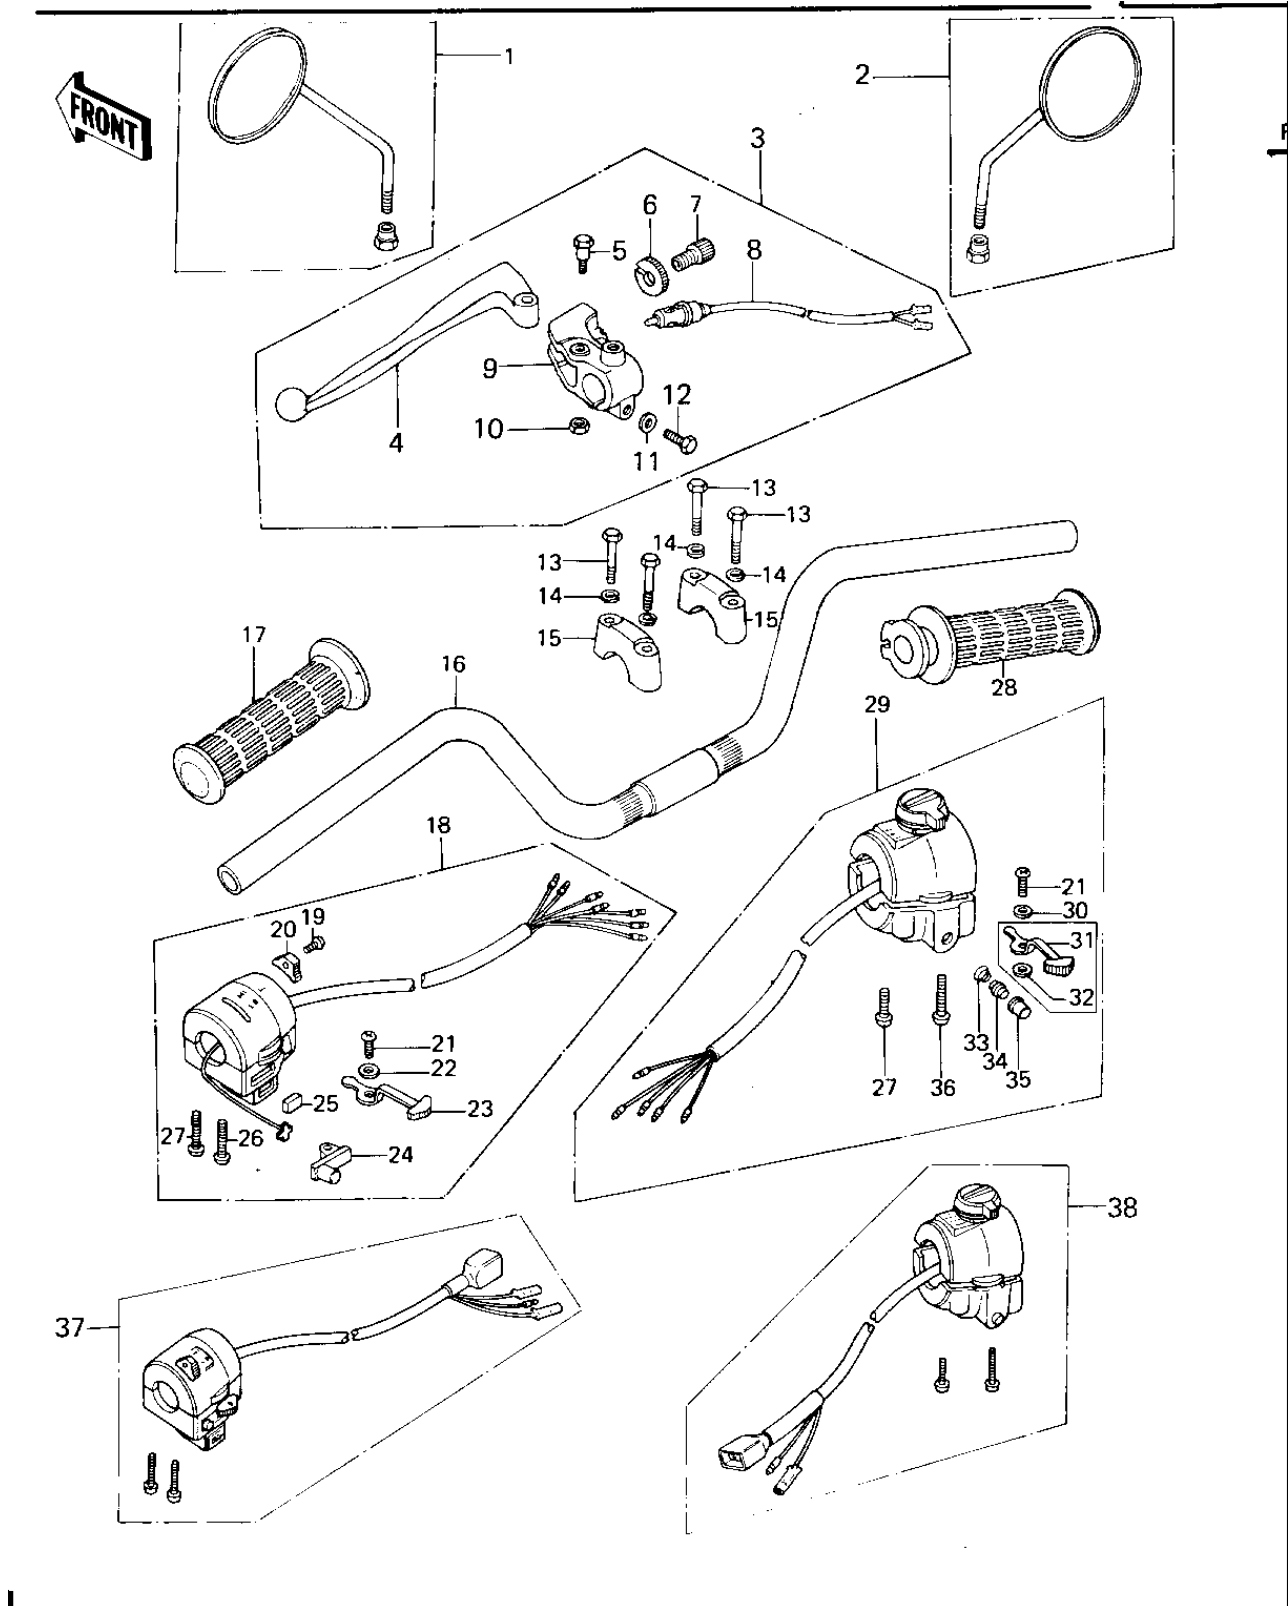

1978 KZ650 PARTS DIAGRAM

HANDLEBAR

1978 KZ650 PARTS LIST

HANDLEBAR

ITEM NAME	PART NUMBER	QUANTITY
REAR VIEW MIRROR,L.H (Ref # 1)	56003-019	1
REAR VIEW MIRROR,R.H (Ref # 2)	56002-029	1
LEVER ASSY,CLUTCH (Ref # 3)	46076-054	1
LEVER,CLUTCH (Ref # 4)	46092-023	1
BOLT,HEX HEAD (Ref # 5)	92007-047	1
NUT,CABLE ADJUST NUT (Ref # 6)	46056-007	1
SCREW CABLE ADJUST (Ref # 7)	46055-003	1
SWITCH,CLUTCH (Ref # 8)	27043-002	1
HOLDER,CLUTCH LEVER (Ref # 9)	46094-019	1
NUT,LOCK 6MM (Ref # 10)	92017-014	1
WASHER PLAIN 6MM (Ref # 11)	410B0600	1
BOLT HEX HEAD 6X25 (Ref # 12)	110N0625	1
BOLT 8X38 (Ref # 13)	92001-1405	1
WASHER SPRING 8MM (Ref # 14)	461F0800	1
HOLDER-HANDLEBAR (Ref # 15)	46012-008	1
HANDLEBAR (Ref # 16)	46003-038	1
HANDLEBAR (Ref # 16)	46003-1026	1
RUBBER,L.H GRIP (Ref # 17)	46075-028	1
CASE ASSY,L.H. (Ref # 18)	46091-054	1
CASE ASSY,L.H (Ref # 18)	46091-055	1
SCREW CNTSNK HD 3X8 (Ref # 19)	221B0308A	1
KNOB,LIGHTING SW L.H (Ref # 20)	46044-013	1
SCREW PAN HEAD 3X5 (Ref # 21)	220B0305A	1
WASHER (Ref # 22)	92095-010	1
KNOB,LIGHTING SW L.H (Ref # 23)	46043-005	1
BUTTON,HORN SWITCH (Ref # 24)	46028-007	1
UNAVAILABLE IN PRICE BOOK (Ref # 25)	92012-019	1
SCREW-PAN-CROS (Ref # 26)	220B0535	1
SCREW PAN HEAD 5X30 (Ref # 27)	220B0530	1

1978 KZ650 PARTS LIST

HANDLEBAR

ITEM NAME	PART NUMBER	QUANTITY
GRIP ASSY,THROTTLE (Ref # 28)	46019-038	1
HOUSING ASSY,R.H. (Ref # 29)	46091-1038	1
WASHER PLAIN 3MM (Ref # 30)	410B0300	1
SWITCH ASSY,HORN BUTN (Ref # 33)	27010-1009	3
SCREW-PAN-CROS (Ref # 36)	220B0540	1
HOUSING ASSY,CONT,L.H (Ref # 37)	46091-1048	1
HOUSING ASSY,CONT,R.H (Ref # 38)	46091-1047	1