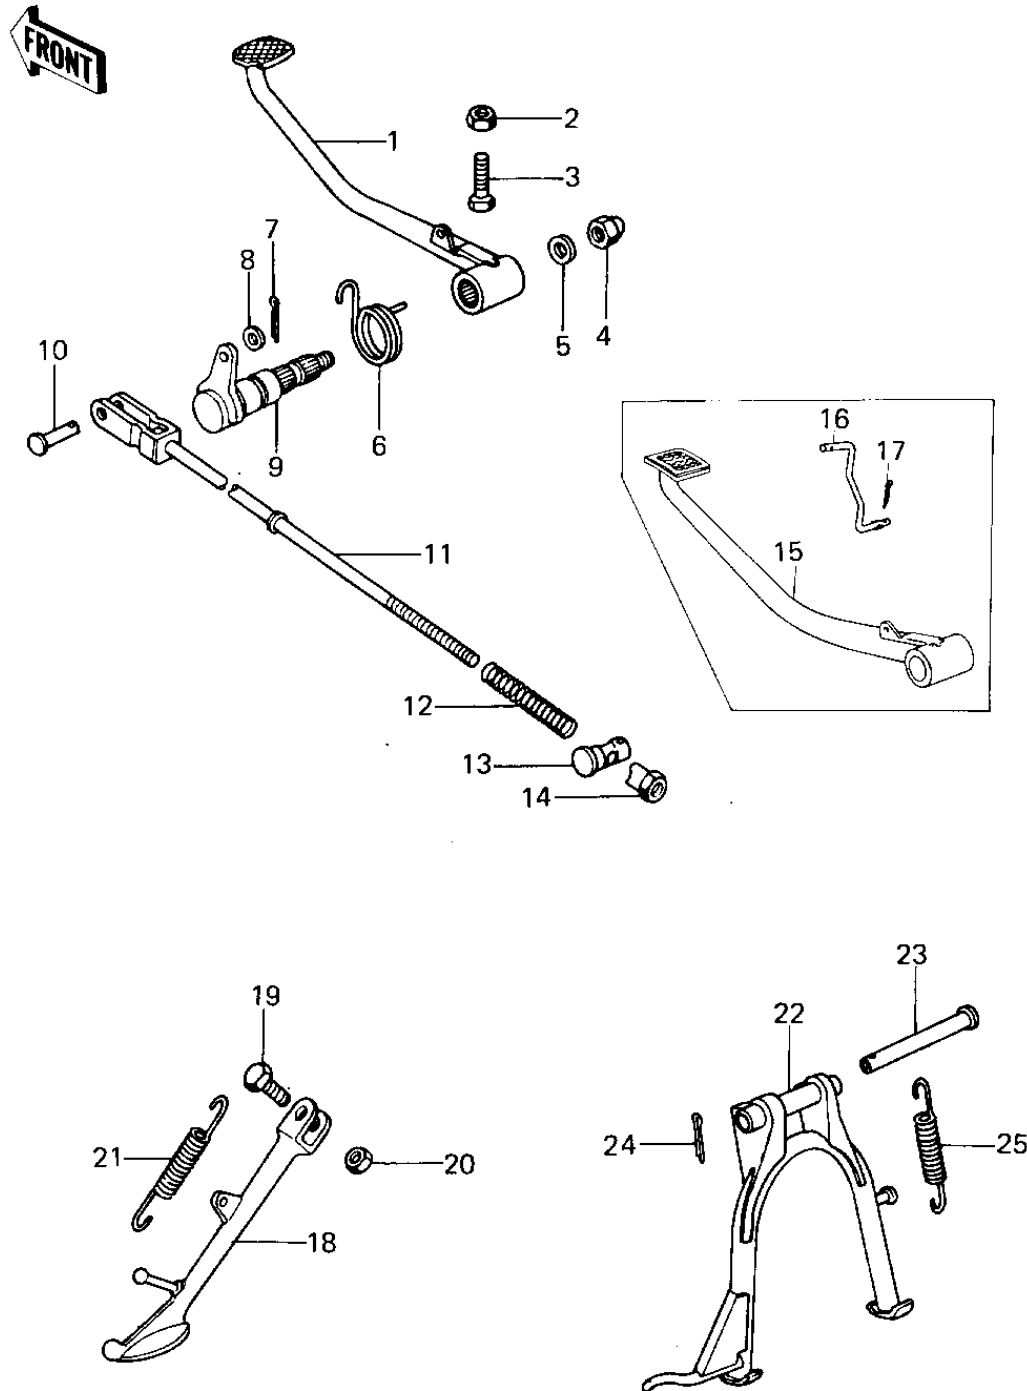

1978 KZ650 PARTS DIAGRAM

STANDS/BRAKE PEDAL

1978 KZ650 PARTS LIST

STANDS/BRAKE PEDAL

ITEM NAME	PART NUMBER	QUANTITY
PEDAL BRAKE (Ref # 1)	43001-1009	2
NUT 6MM (Ref # 2)	311B0600	1
BOLT-UPSET,6X20 (Ref # 3)	112G0620	1
NUT,CAP AND LOCK,8MM (Ref # 4)	92019-013	1
WASHER,8.5X20X1.6 (Ref # 5)	92022-1561	1
SPRING,BRAKE PEDAL (Ref # 6)	43005-022	1
PIN COTTER 2.0X15 (Ref # 7)	550D2015	1
WASHER PLAIN 6MM (Ref # 8)	410B0600	1
SHAFT,BRAKE PEDAL (Ref # 9)	43004-012	1
PIN-BRAKE ROD FITTING (Ref # 10)	92043-064	1
ROD-BRAKE (Ref # 11)	43011-009	1
SPRING,BRAKE ROD (Ref # 12)	43012-001	1
PIN-BRAKE ROD (Ref # 13)	92043-065	1
NUT-BRAKE ROD ADJUST (Ref # 14)	92015-042	1
HOOK,BRAKE SWITCH (Ref # 16)	27012-1003	1
PIN COTTER 1.6X10 (Ref # 17)	550D1610	1
STAND-SIDE (Ref # 18)	34024-1103	1
BOLT-SIDE STAND (Ref # 19)	92003-079	1
NUT,10MM (Ref # 20)	314B1000	1
SPRING,SIDE STAND (Ref # 21)	34025-005	1
STAND-MAIN (Ref # 22)	34011-1041	1
SHAFT,MAIN STAND (Ref # 23)	34019-015	1
PIN COTTER 3.0X30 (Ref # 24)	550D3030	1
SPRING,MAIN STAND (Ref # 25)	34023-016	1