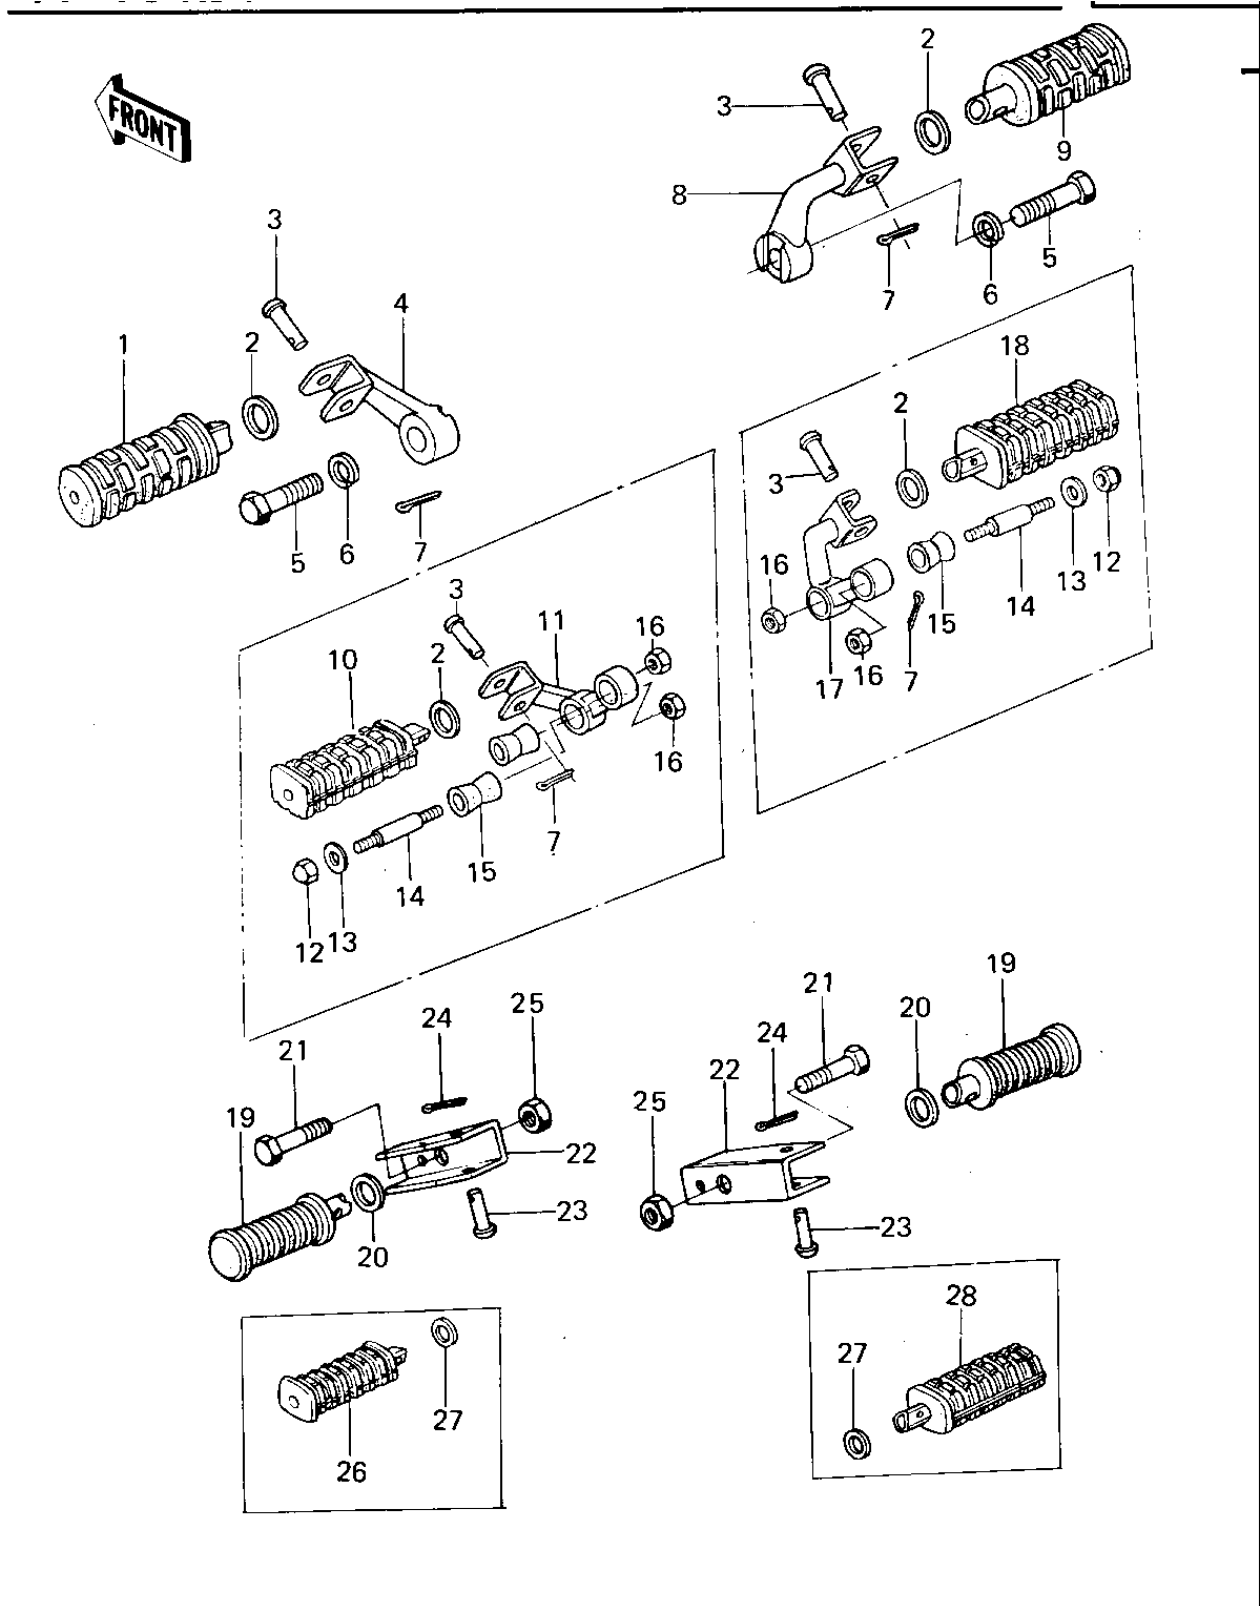

1978 KZ650 PARTS DIAGRAM

FOOTRESTS

1978 KZ650 PARTS LIST

FOOTRESTS

ITEM NAME	PART NUMBER	QUANTITY
BAR-FOOTREST,L.H (Ref # 1)	34028-011	1
WASHER,PLAIN (Ref # 2)	92022-250	1
PIN-FOOTREST BAR FIT (Ref # 3)	92043-080	1
BRACKET FTR.BAR,L.H. (Ref # 4)	34003-063	1
BOLT HEX HEAD 12X40 (Ref # 5)	113G1240	1
WASHER SPRING 12MM (Ref # 6)	461F1200	1
PIN COTTER 2.5X16 (Ref # 7)	550D2516	1
BRACKET,FTR BAR,R.H. (Ref # 8)	34003-064	1
BAR-FOOTREST,R.H (Ref # 9)	34028-012	1
STEP,FOOTREST,FRONT,L (Ref # 10)	34028-1007	1
HOLDER,STEP,L.H. (Ref # 11)	34003-1012	1
NUT,CAP AND LOCK,8MM (Ref # 12)	92019-013	1
CAP,FOOTRESTBAR (Ref # 13)	92102-010	1
STUD,FOOTREST BAR FIT (Ref # 14)	92004-048	1
DAMPER RUBBER,FOOTRES (Ref # 15)	92075-293	1
NUT 10MM (Ref # 16)	315B1000	1
HOLDER,STEP,R.H. (Ref # 17)	34003-1015	1
STEP,FOOTREST,FRONT,R (Ref # 18)	34028-1008	1
RUBBER,FOOTREST (Ref # 19)	92076-027	1
WASHER-PLAIN (OPT) (Ref # 20)	92022-199	1
BOLT,HEX HEAD,10X40 (Ref # 21)	92003-213	1
BRACKET,REAR FOOTREST (Ref # 22)	34036-002	1
PIN (Ref # 23)	92043-1464	1
PIN,COTTER,2.0X12 (Ref # 24)	550D2012	1
NUT,LOCK,10MM (Ref # 25)	92019-021	1
STEP,FOOTREST,REAR,LH (Ref # 26)	34028-1009	1
WASHER-PLAIN (Ref # 27)	92022-181	1
STEP,FOOTREST,REAR,RH (Ref # 28)	34028-1010	1