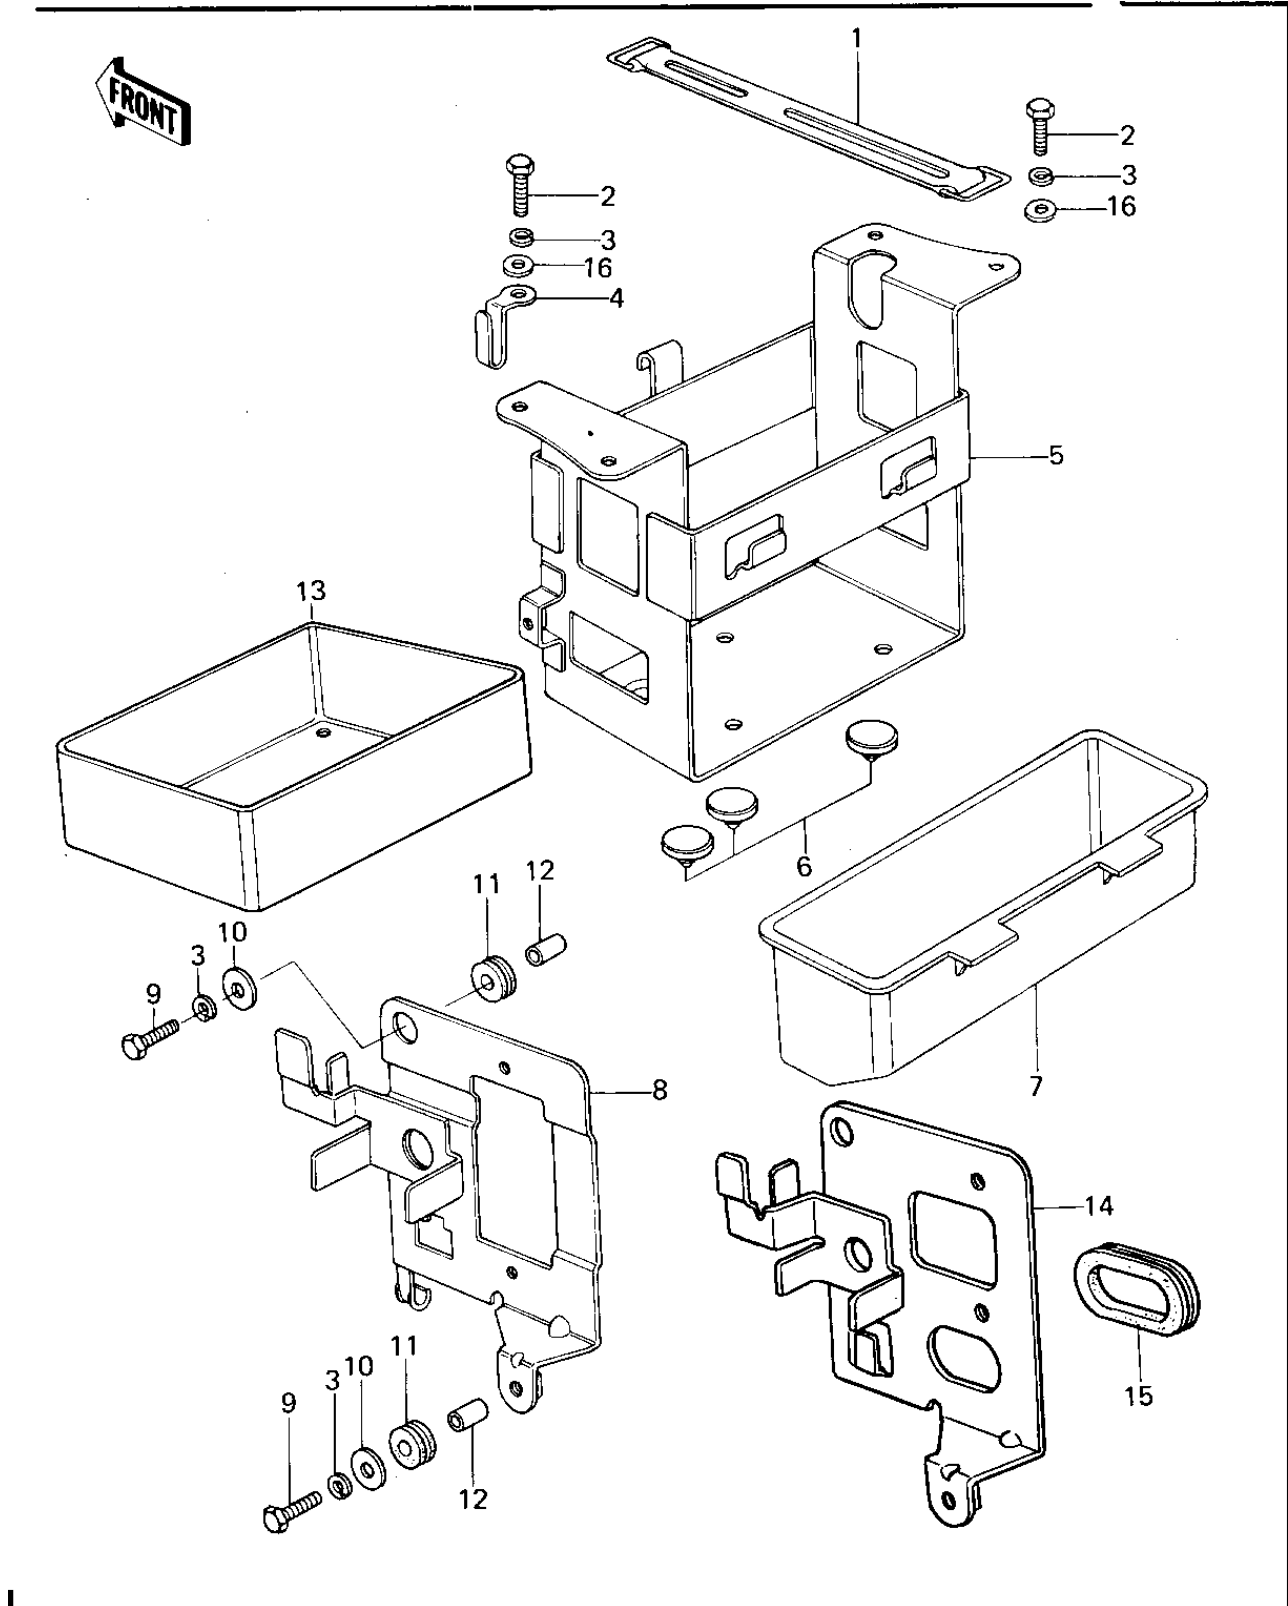

1978 KZ650 PARTS DIAGRAM

BATTERY CASE/TOOL CASE

1978 KZ650 PARTS LIST

BATTERY CASE/TOOL CASE

ITEM NAME	PART NUMBER	QUANTITY
BAND,OIL TANK (Ref # 1)	92072-054	1
BOLT-UPSET,6X12 (Ref # 2)	112G0612	1
WASHER SPRING 6MM (Ref # 3)	461F0600	1
BRACKET,HELMET HOLDER (Ref # 4)	32122-057	1
CASE,BATTERY (Ref # 5)	32097-043	1
CASE,BATTERY (Ref # 5)	32097-1005	1
DAMPER RUBBER (Ref # 6)	92075-078	1
CASE,TOOL (Ref # 7)	32098-028	1
BRACKET,ELECTRO BASE (Ref # 8)	32129-016	1
BOLT-UPSET (Ref # 9)	112G0625	1
WASHER,PLAIN,7MM (Ref # 10)	92022-228	1
DAMPER (Ref # 11)	92075-317	1
COLLAR-CLAMP (Ref # 12)	92027-291	1
CASE,BATTERY (Ref # 13)	32099-015	1
BRACKET,ELECTRO BASE (Ref # 14)	11036-1089	1
GROMMET,ELECTO BASE (Ref # 15)	92071-1007	1
WASHER PLAIN 6MM (Ref # 16)	410B0600	1