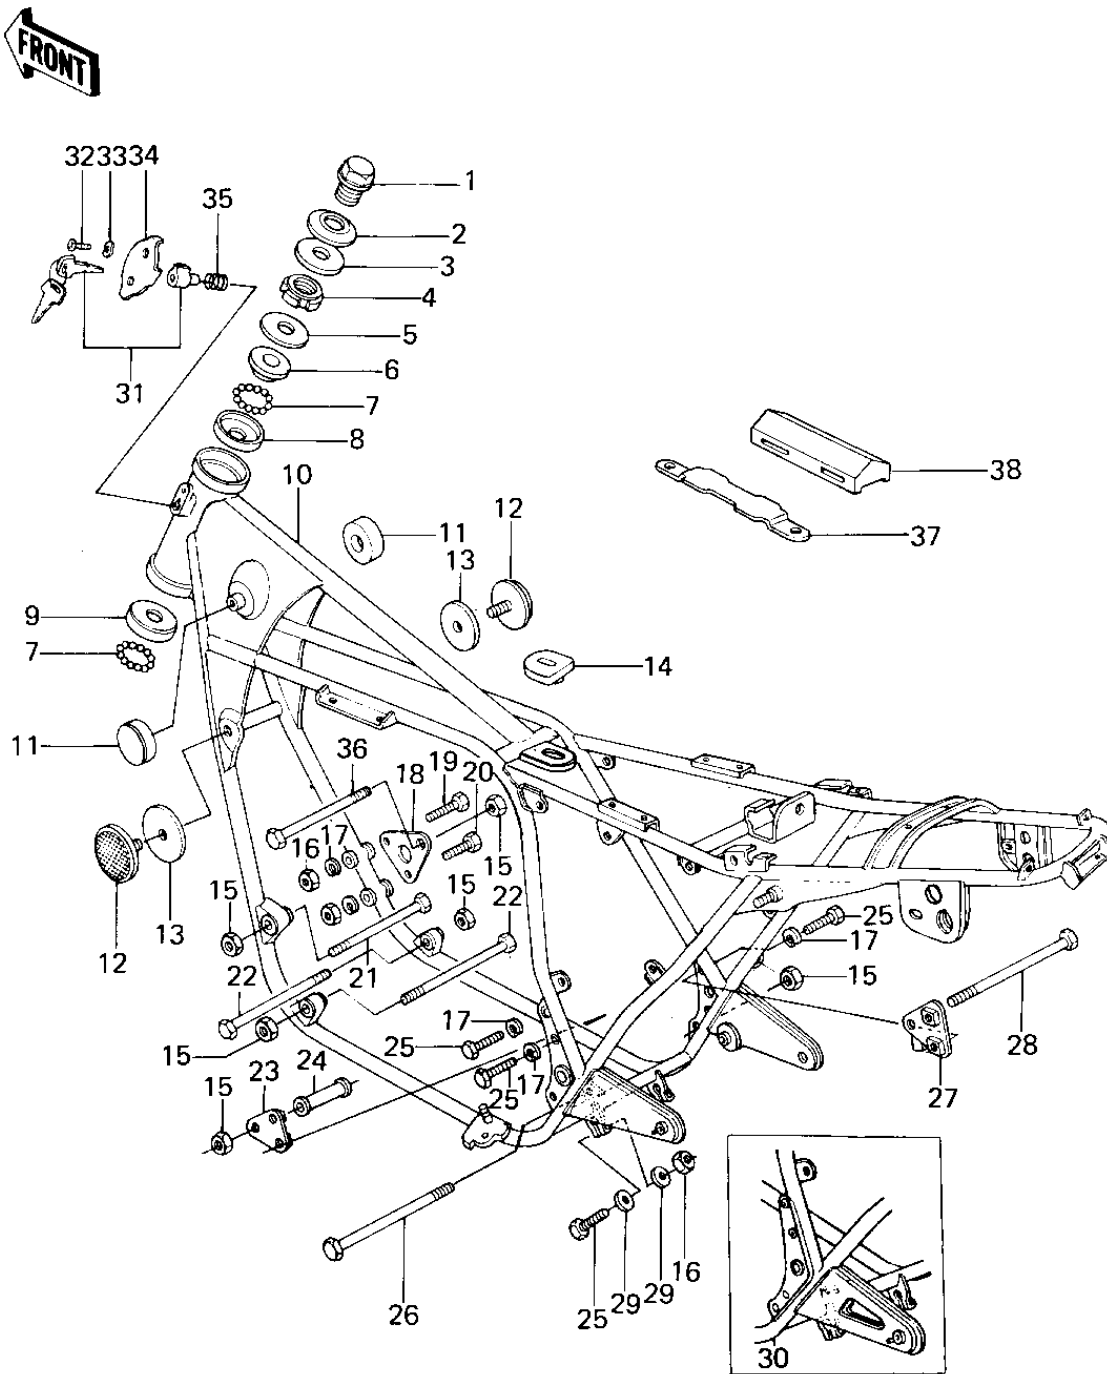

1978 KZ650 PARTS DIAGRAM

FRAME/FRAME FITTINGS

1978 KZ650 PARTS LIST

FRAME/FRAME FITTINGS

ITEM NAME	PART NUMBER	QUANTITY
BOLT,STEERG STEM HEAD (Ref # 1)	92007-031	1
WASHER,STEERG STM HD (Ref # 2)	92022-230	1
WASHER,WAVE (Ref # 3)	46100-003	1
NUT STEERING STEM LCK (Ref # 4)	92090-007	1
CAP, STEERING STEM (Ref # 5)	46098-016	1
CONE,STRNG STM BRNG (Ref # 6)	92047-011	1
BALL STEEL 1/4' (Ref # 7)	600A0800	1
RACE STRNG STEM BERNG (Ref # 8)	92048-006	1
RACE,STRNG STM BRNG (Ref # 9)	92048-008	1
FRAME (Ref # 10)	32002-155	1
DAMPER RUBBER-FL TANK (Ref # 11)	92075-101	1
REFLECTOR,REFLEX (Ref # 12)	28012-016	1
DAMPER RUBBER,REFLECT (Ref # 13)	92094-011	1
DAMPER RUBBER FUEL TA (Ref # 14)	92075-295	1
NUT,LOCK,10MM (Ref # 15)	92019-021	1
NUT,8MM (Ref # 16)	311B0800	1
WASHER SPRING 8MM (Ref # 17)	461F0800	1
PLATE,FRONT ENG.MOUNT (Ref # 18)	32030-063	1
BOLT-8X63 (Ref # 19)	92001-1397	1
BOLT,HEX HEAD,8X59 (Ref # 20)	110G0859	1
BOLT,HEX HEAD,10X72 (Ref # 21)	92001-1049	1
BOLT,HEX HEAD,10X84 (Ref # 22)	92001-1048	1
PLATE,RR ENG MONT,L.H (Ref # 23)	32030-064	1
COLLAR,L=54MM. (Ref # 24)	92027-275	1
BOLT (Ref # 25)	92001-1578	1
BOLT,HEX HEAD,10X219 (Ref # 26)	92091-032	1
PLATE,RR ENG MONT,R.H (Ref # 27)	32030-065	1
BOLT,ENGINE MOUNTING (Ref # 28)	92091-023	1
WASHER PLAIN 8MM (Ref # 29)	410B0800	1

1978 KZ650 PARTS LIST

FRAME/FRAME FITTINGS

ITEM NAME	PART NUMBER	QUANTITY
FRAME (Ref # 30)	32002-1049	1
LOCK-ASSY,STEERING (Ref # 31)	27016-5009	2
SCREW-TAPPING (Ref # 32)	92008-007	1
WASHER (Ref # 33)	92097-003	1
CAP,STEERING LOCK (Ref # 34)	11012-1134	1
SPRING-STEERING LOCK (Ref # 35)	27032-001	1
BOLT,HEX HEAD,10X46 (Ref # 36)	92001-1050	1
BRACKET,IGNITION COIL (Ref # 37)	11034-1125	1
DAMPER,IGNITION COIL (Ref # 38)	92075-1033	1