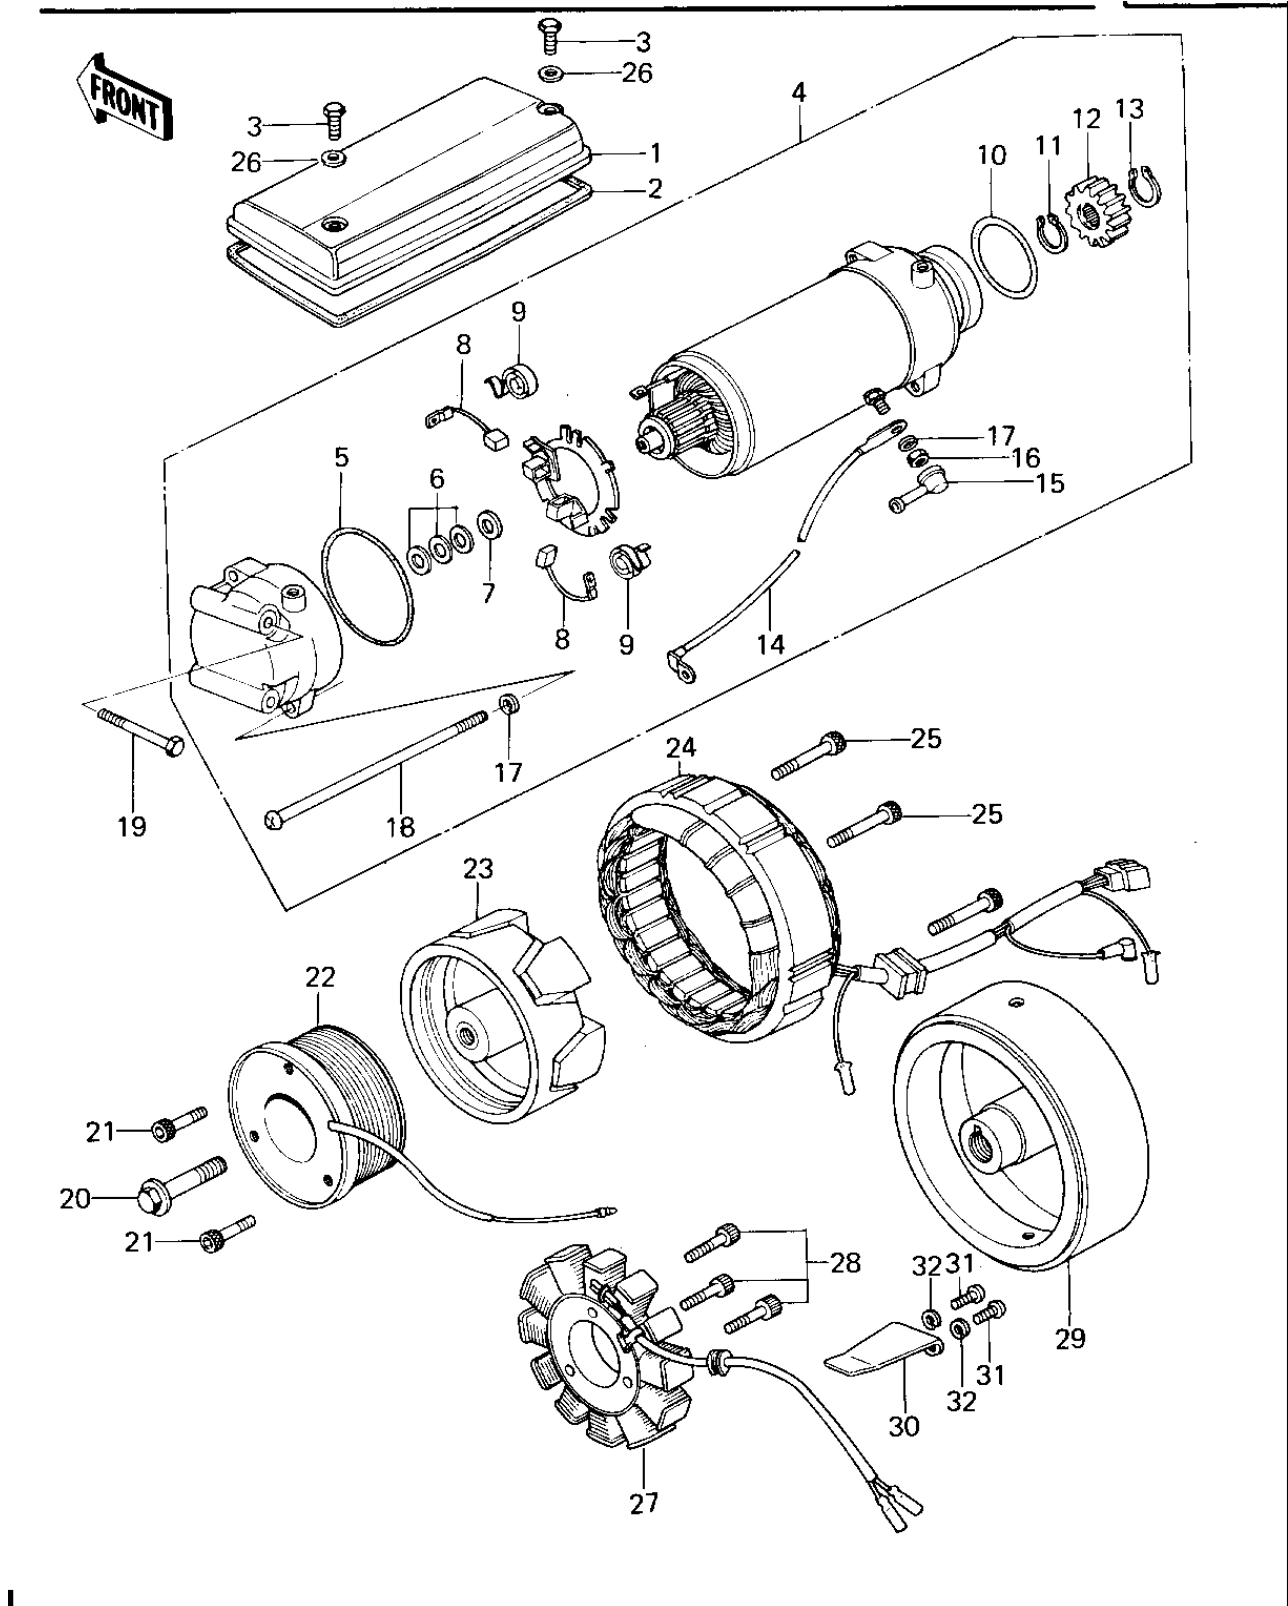

1978 KZ650 PARTS DIAGRAM

GENERATOR/STARTER MOTOR

1978 KZ650 PARTS LIST

GENERATOR/STARTER MOTOR

ITEM NAME	PART NUMBER	QUANTITY
COVER,STARTER (Ref # 1)	21165-003	1
GASKET,STARTER COVER (Ref # 2)	21166-003	1
BOLT (6X10) (Ref # 3)	110R0610	1
STARTER-ELECTRIC (Ref # 4)	21163-1022	1
"O" RING,62MM (Ref # 5)	21027-006	1
WASHER,THRUST,0.2T (Ref # 6)	21025-011	1
WASHER,THRUST,1.6T (Ref # 7)	21025-010	1
CARBON BRUSH (Ref # 8)	21039-003	1
SPRING,CARBON BRUSH (Ref # 9)	21040-003	1
"O" RING,40M/M (Ref # 10)	21027-008	1
CIRCLIP (Ref # 11)	92033-034	1
PINION,STARTER (Ref # 12)	21053-004	1
CIRCLIP,13M/M (Ref # 13)	92033-037	1
WIRE-LEAD,STARTER (Ref # 14)	26011-1099	1
CAP,STARTING MOTOR (Ref # 15)	21017-020	1
NUT 6MM (Ref # 16)	312B0600	1
WASHER SPRING 6MM (Ref # 17)	461F0600	1
SCREW,PAN HEAD,6X130 (Ref # 18)	21099-006	1
BOLT-UPSET (Ref # 19)	112G0660	1
BOLT,10X40 (Ref # 20)	92001-1201	1
BOLT,ALLEN,6X18 (Ref # 21)	120P0618	1
COIL,FIELD (Ref # 22)	21077-005	1
ROTOR (Ref # 23)	21007-033	1
YOKE ASSY (Ref # 24)	21076-024	1
BOLT,ALLEN,6X32 (Ref # 25)	120Q0632	1
WASHER,PLAIN,6MM (Ref # 26)	410D0600	1
STATOR (Ref # 27)	21003-1005	1
BOLT-SOCKET,5X30 (Ref # 28)	120P0530	1
FLYWHEEL (Ref # 29)	21050-1003	1

1978 KZ650 PARTS LIST

GENERATOR/STARTER MOTOR

ITEM NAME	PART NUMBER	QUANTITY
CLAMP,GENERATOR WIRE (Ref # 30)	92037-1122	1
SCREW PAN HEAD 5X12 (Ref # 31)	220B0512	1
WASHER SPRING 5MM (Ref # 32)	461F0500	1