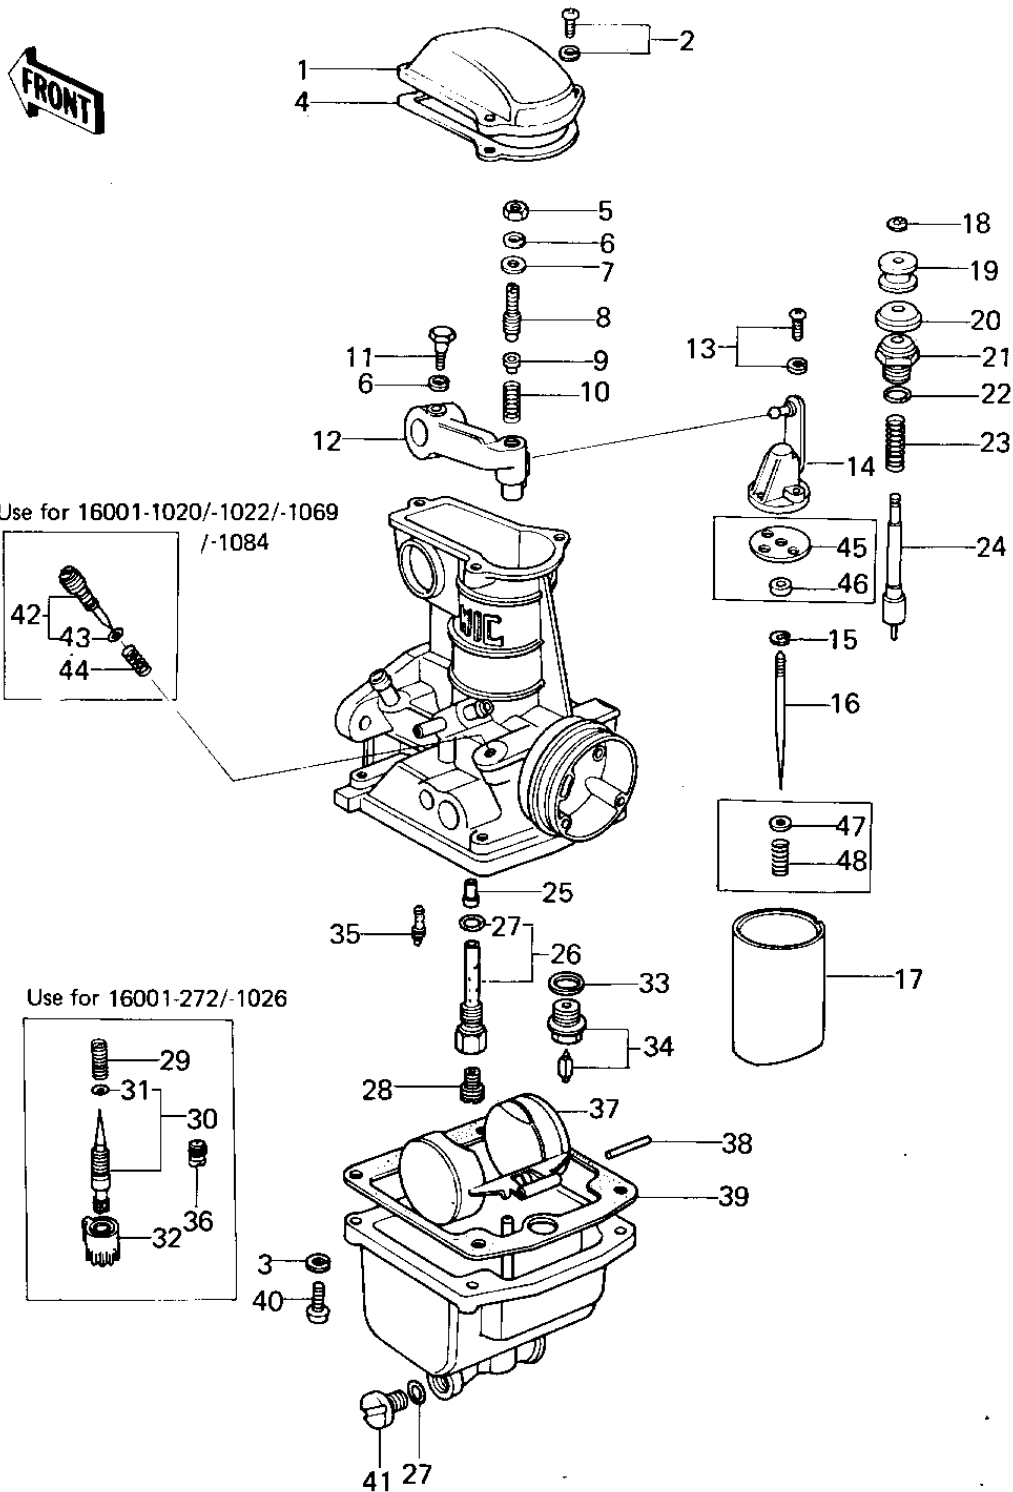

## 1978 KZ650 PARTS DIAGRAM

CARBURETOR PARTS

## 1978 KZ650 PARTS LIST

### CARBURETOR PARTS

ITEM NAME	PART NUMBER	QUANTITY
TOP,MIXING CHAMBER (Ref # 1)	16005-027	1
SCREW-PAN-WS-CROS (Ref # 2)	223B0414	1
WASHER SPRING 4MM (Ref # 3)	461F0400	1
GASKET,CHAMBER TOP (Ref # 4)	16019-031	1
NUT,5MM (Ref # 5)	16003-013	1
WASHER SPRING 5MM (Ref # 6)	461F0500	1
WASHER,PLAIN (Ref # 7)	16039-016	1
SCREW,SLOTTED (Ref # 8)	16046-012	1
SEAT,SPRING (Ref # 9)	16057-002	1
SPRING (Ref # 10)	16040-026	1
BOLT,HEX HEAD,5X14 (Ref # 11)	16067-006	1
LEVER,THROTTLE (Ref # 12)	39075-1001	1
SCREW,PAN HEAD,3X14 (Ref # 13)	16033-031	1
BRACKET,THROTTLE VALV (Ref # 14)	16007-028	1
CIRCLIP (Ref # 15)	16008-010	1
JET NEEDLE,5DL3 (Ref # 16)	16009-071	1
VALVE,THROTTLE (Ref # 17)	16025-1006	1
CIRCLIP (Ref # 18)	16076-003	1
COLLAR (Ref # 19)	16073-014	1
CAP,STARTER PLUNGER (Ref # 20)	16039-015	1
CAP,STARTER PLUNGER (Ref # 21)	16012-015	1
"O" RING,9MM (Ref # 22)	670B1509	1
SPRING,STARTER PLUG (Ref # 23)	16013-008	1
PLUNGER,STARTER (Ref # 24)	16016-021	1
NEEDLE JET,0-8 (Ref # 25)	16017-096	1
PIPE,BLEED (Ref # 26)	16047-005	1
"O" RING,MAIN JET COV (Ref # 27)	16038-016	1
MAIN JET,#A102.5 (Ref # 28)	92063-1028	1
MAIN JET,#A100 (Ref # 28)	92063-1033	1

### CARBURETOR PARTS

ITEM NAME	PART NUMBER	QUANTITY
MAIN JET,#A105R (Ref # 28)	92063-1042	1
JET-MAIN NO 107.5R (Ref # 28)	92063-073	1
MAIN JET NO 92.5R (Ref # 28)	92063-068	1
MAIN JET,#A95 (Ref # 28)	92063-1031	1
WASHER FLOAT VLV SEAT (Ref # 33)	16029-004	1
FLOAT VALVE ASSY (Ref # 34)	16030-1001	1
PILOT JET,#A15 (Ref # 35)	92064-1018	1
FLOAT (Ref # 37)	16031-031	1
FLOAT PIN (Ref # 38)	16032-003	1
GASKET,FLOAT CHAMBER (Ref # 39)	11009-1563	1
SCREW PAN HEAD 4X16 (Ref # 40)	220B0416	1
SCREW,GUIDE (Ref # 41)	16049-007	1
SCREW,PILOT ADJUSTING (Ref # 42)	16014-1004	1
"O" RING (Ref # 43)	16038-022	1
SPRING-THR STOP SCREW (Ref # 44)	16022-007	1