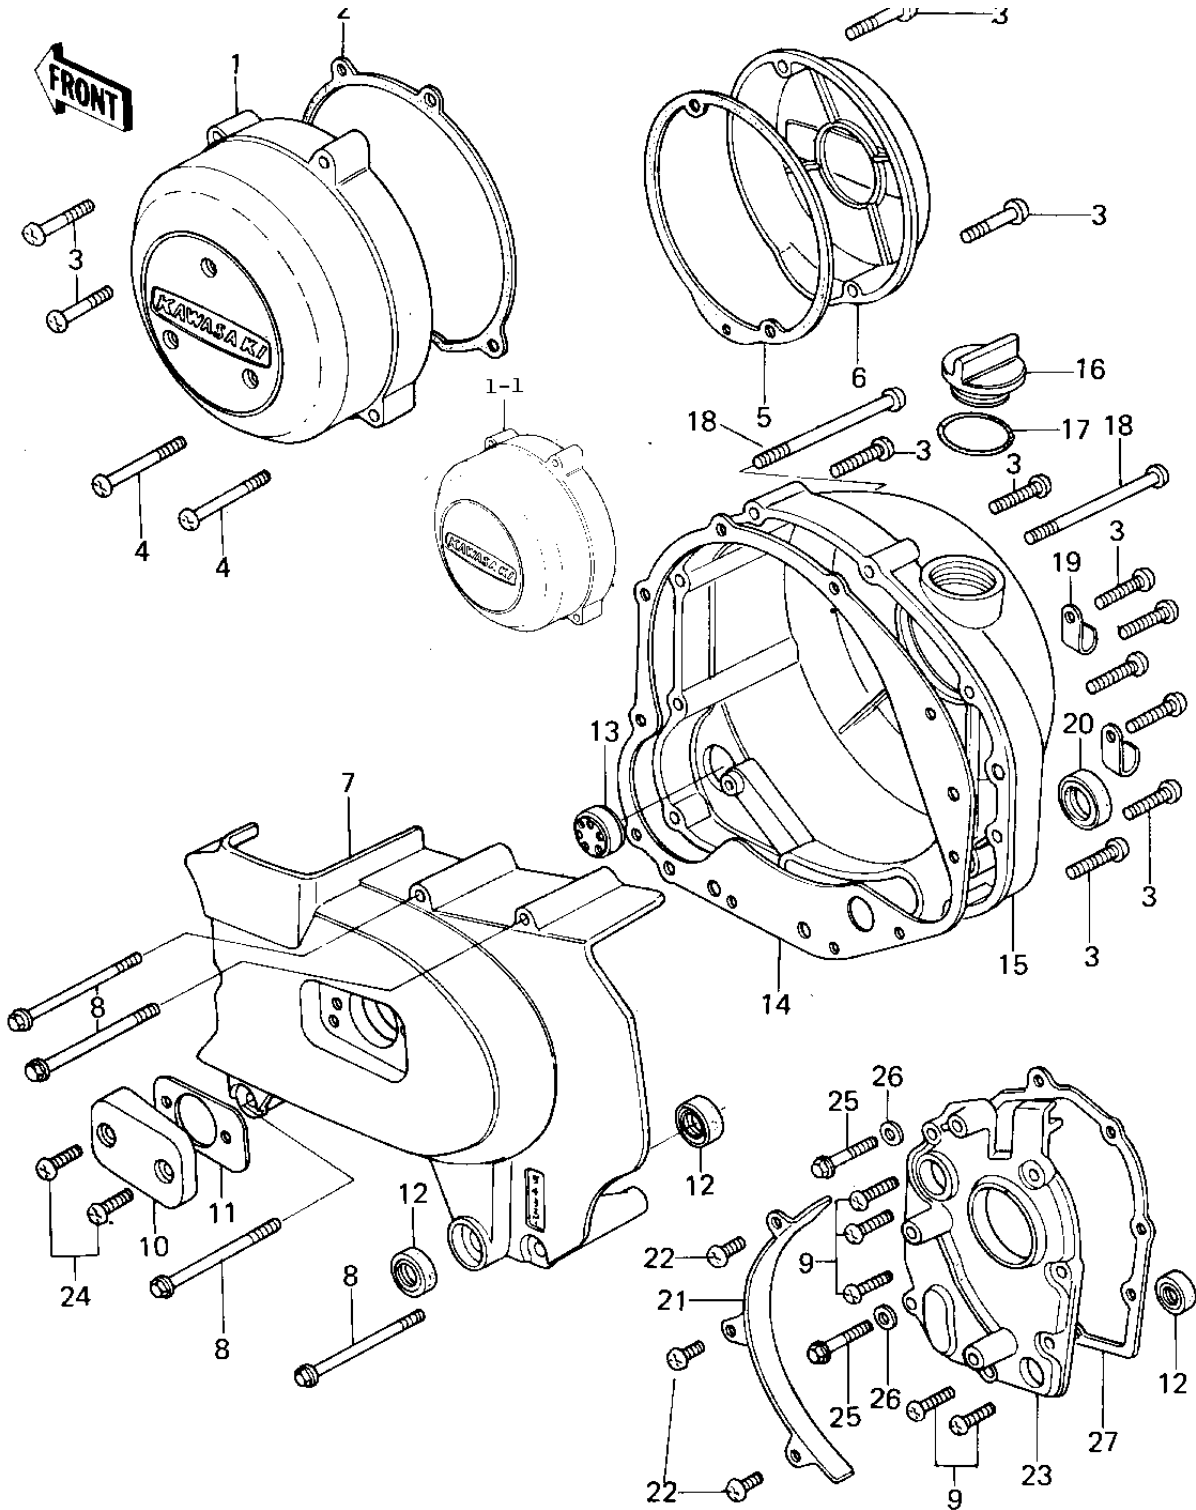

1978 KZ650 PARTS DIAGRAM

ENGINE COVERS

1978 KZ650 PARTS LIST

ENGINE COVERS

ITEM NAME	PART NUMBER	QUANTITY
COVER,DYNAMO (Ref # 1)	14031-1009-80	2
COVER,GENERATOR,BUFF (Ref # 1-1)	14031-1028	1
GASKET,L.H.ENG COVER (Ref # 2)	14045-029	1
GASKET,GENERATOR COVE (Ref # 2)	11009-1987	1
SCREW PAN HEAD 6X30 (Ref # 3)	220B0630	1
SCREW PAN HEAD 6X70 (Ref # 4)	220B0670	1
SCREW PAN HEAD 6X40 (Ref # 4)	220B0640	1
GASKET,PULSING COIL C (Ref # 5)	11060-1053	1
CAP,BREAKER POINT,BUF (Ref # 6)	11012-1035	1
COVER,ENG SPROCKT,BUF (Ref # 7)	14026-035-80	1
BOLT-FLANGED,6X70 (Ref # 8)	130G0670	1
SCREW PAN HEAD 6X20 (Ref # 9)	220B0620	1
COVER,CLUTCH ADJUSTNG (Ref # 10)	14028-006-80	1
GASKET,CLUTCH ADJ CAP (Ref # 11)	14049-004	1
OIL SEAL,TB13225.5 (Ref # 12)	92051-005	1
GAUGE,OIL LEVEL (Ref # 13)	52015-004	1
GASKET,R.H.ENG COVER (Ref # 14)	14046-035	1
COVER,R.H.ENG,BUFF FN (Ref # 15)	14032-117-80	1
PLUG,OIL FILLER (Ref # 16)	16115-013	1
"O" RING,31MM (Ref # 17)	92055-049	1
SCREW PAN HEAD 6X80 (Ref # 18)	220B0680	1
CLAMP,WIRING HARNESS (Ref # 19)	21126-008	1
OIL SEAL SB20285 (Ref # 20)	92049-012	1
GUIDE CHAIN (Ref # 21)	12053-1006	2
BOLT-UPSET 6X14 (Ref # 22)	112B0614	1
COVER,MISSION (Ref # 23)	14024-011	1
SCREW PAN HEAD 6X18 (Ref # 24)	220B0618	1
BOLT,HEX HEAD,6X35 (Ref # 25)	92001-164	1
WASHER OIL PUMP BANJO (Ref # 26)	92022-077	1

1978 KZ650 PARTS LIST

ENGINE COVERS

ITEM NAME	PART NUMBER	QUANTITY
GASKET,TRANSMISSION C (Ref # 27)	11060-1056	1