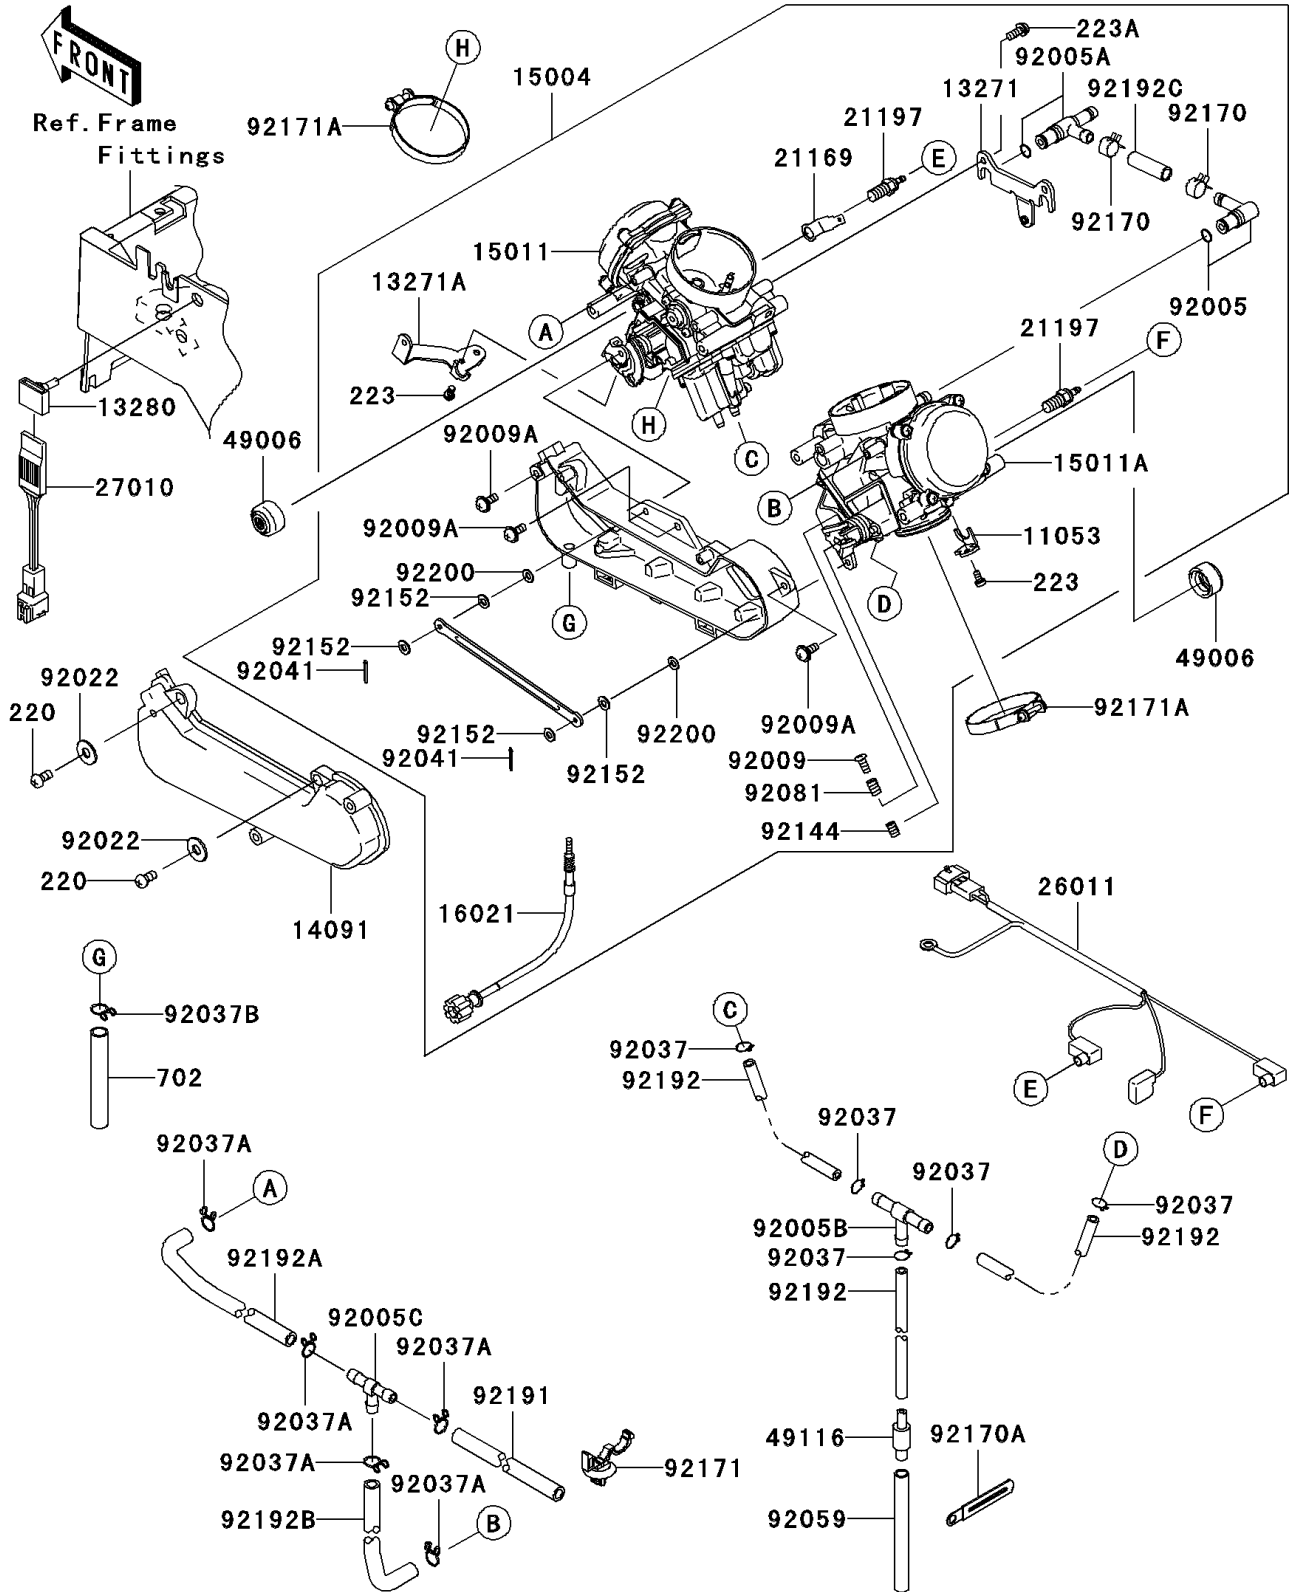

2008 Teryx® 750 4x4 PARTS DIAGRAM

Carburetor

E1611

2008 Teryx® 750 4x4 PARTS LIST

Carburetor

ITEM NAME	PART NUMBER	QUANTITY
BRACKET (Ref # 11053)	11053-1606	1
PLATE (Ref # 13271)	13271-0750	1
PLATE (Ref # 13271A)	13271-0751	1
HOLDER,CARBURETOR (Ref # 13280)	13280-1253	1
COVER (Ref # 14091)	14091-0360	1
CARBURETOR-ASSY,CVKR34 (Ref # 15004)	15004-0017	1
CARBURETOR,FR (Ref # 15011)	15011-0126	1
CARBURETOR,RR (Ref # 15011A)	15011-0127	1
SCREW-THROTTLE STOP (Ref # 16021)	16021-0011	1
TERMINAL (Ref # 21169)	21169-0001	1
HEATER (Ref # 21197)	21197-1006	1
WIRE-LEAD (Ref # 26011)	26011-0229	1
SWITCH (Ref # 27010)	27010-0013	1
BOOT,STARTER CABLE (Ref # 49006)	49006-1353	1
VALVE-ASSY (Ref # 49116)	49116-1126	1
FITTING (Ref # 92005)	92005-0029	1
FITTING (Ref # 92005A)	92005-0030	1
FITTING,TUBE,T-TYPE (Ref # 92005B)	92005-1017	1
FITTING,T-TYPE (Ref # 92005C)	92005-1119	1
SCREW,SYNCHRONIZE (Ref # 92009)	92009-1858	1
SCREW (Ref # 92009A)	92009-1878	1
WASHER,5.2X13X1 (Ref # 92022)	92022-1380	1
CLAMP,TUBE (Ref # 92037)	92037-010	1
CLAMP,TUBE (Ref # 92037A)	92037-147	1
CLAMP,TUBE (Ref # 92037B)	92037-1972	1
COTTER (Ref # 92041)	92041-1061	1
TUBE,7X10X100 (Ref # 92059)	92059-1736	1
SPRING (Ref # 92081)	92081-1620	1
SPRING (Ref # 92144)	92144-1451	1

2008 Teryx® 750 4x4 PARTS LIST

Carburetor

ITEM NAME	PART NUMBER	QUANTITY
COLLAR (Ref # 92152)	92152-0268	1
CLAMP,TUBE (Ref # 92170)	92170-1051	1
CLAMP (Ref # 92170A)	92170-1514	1
CLAMP (Ref # 92171)	92171-0453	1
CLAMP (Ref # 92171A)	92171-0722	1
TUBE,7X11X470 (Ref # 92191)	92191-1531	1
TUBE,4.5X8X120 (Ref # 92192)	92192-0141	1
TUBE,AIR-VENT,FR (Ref # 92192A)	92192-0276	1
TUBE,CARB.-FITTING (Ref # 92192B)	92192-0454	1
TUBE (Ref # 92192C)	92192-0606	1
WASHER,LINK ARM,PLASTIC (Ref # 92200)	92200-1432	1
SCREW-PAN-CROS,4X8 (Ref # 220)	220AA0408	1
SCREW-PAN-WS-CROS,4X8 (Ref # 223)	223AA0408	1
SCREW-PAN-WS-CROS,5X14 (Ref # 223A)	223AA0514	1
TUBE-RUBBER (Ref # 702)	702A09080	1