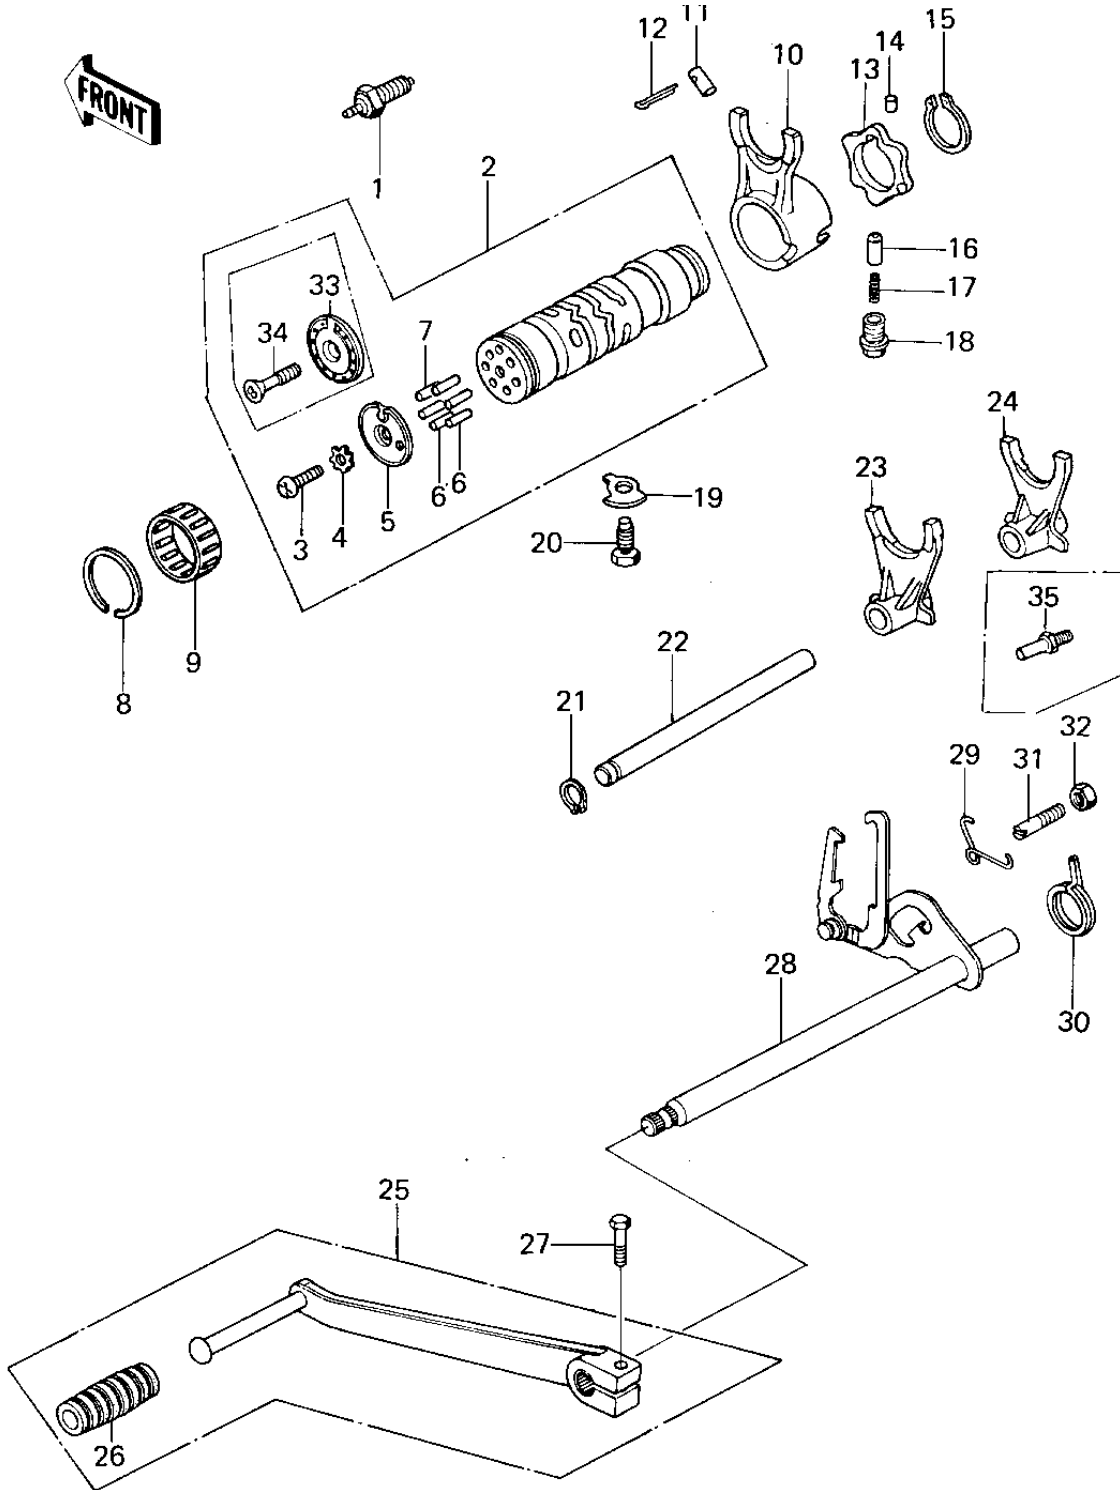

1978 KZ650 PARTS DIAGRAM

GEAR CHANGE MECHANISM

1978 KZ650 PARTS LIST

GEAR CHANGE MECHANISM

ITEM NAME	PART NUMBER	QUANTITY
SWITCH,NEUTRAL (Ref # 1)	13151-5002	1
DRUM ASSY,SHIFT (Ref # 2)	13239-1005	2
DRUM-ASSY-CHANGE (Ref # 2)	13239-1069	2
SCREW PAN HEAD 6X14 (Ref # 3)	220B0614	1
WASHER LOCK 6MM (Ref # 4)	464G0600	1
PLATE,SHIFT DRUM PIN (Ref # 5)	13142-020	1
PIN,GEAR CHNGE DRUM (Ref # 6)	92042-030	1
PIN GEAR CHANGE DRUM (Ref # 7)	92042-014	1
CIRCLIP,37MM (Ref # 8)	92033-035	1
BRG,NEDL,37BTM4312 (Ref # 9)	92046-051	1
SHIFT FORK,4TH & TOP (Ref # 10)	13140-1009	2
DOWEL PIN,8X18 (Ref # 11)	92042-021	1
PIN COTTER 3.0X20 (Ref # 12)	550D3020	1
CAM-CHANGE DRUM (Ref # 13)	13145-1058	1
PIN-DOWEL,4X6 (Ref # 14)	610A0406	1
CIRCLIP,30MM (Ref # 15)	480J3000	1
PIN-NEUTRAL POSITION (Ref # 16)	92043-076	1
SPRING (Ref # 17)	92081-112	1
BOLT,10MM (Ref # 18)	92001-131	1
WASHER,LOCK,10MM (Ref # 19)	92024-074	1
BOLT,HEX HEAD,10X26 (Ref # 20)	92001-174	1
CIRCLIP 12MM (Ref # 21)	480J1200	1
ROD-SHIFT (Ref # 22)	49047-5003	1
SHIFT FORK,LOW,2&3RD (Ref # 23)	13140-1008	3
SHIFT FORK,LOW (Ref # 24)	13140-069	1
PEDAL ASSY,GEAR SHIFT (Ref # 25)	13242-022	1
DAMPER,CHANGE PEDAL (Ref # 26)	92160-1036	1
BOLT-UPSET,6X20 (Ref # 27)	112G0620	1
LEVER ASSY,GEAR SFT (Ref # 28)	13161-042	1

1978 KZ650 PARTS LIST

GEAR CHANGE MECHANISM

ITEM NAME	PART NUMBER	QUANTITY
SPRING,KICK PAWL (Ref # 29)	92083-018	1
SPRING,CHG PEDL RTRN (Ref # 30)	92083-028	1
PIN CHANGE PEDAL SPRG (Ref # 31)	92043-057	1
NUT 8MM (Ref # 32)	312B0800	1
HOLDER,CHANGE DRUM PI (Ref # 33)	13091-1104	1
SCREW CNTSNK HD 6X20 (Ref # 34)	221B0620	1
BOLT,RETURN SPRING (Ref # 35)	92001-1401	1