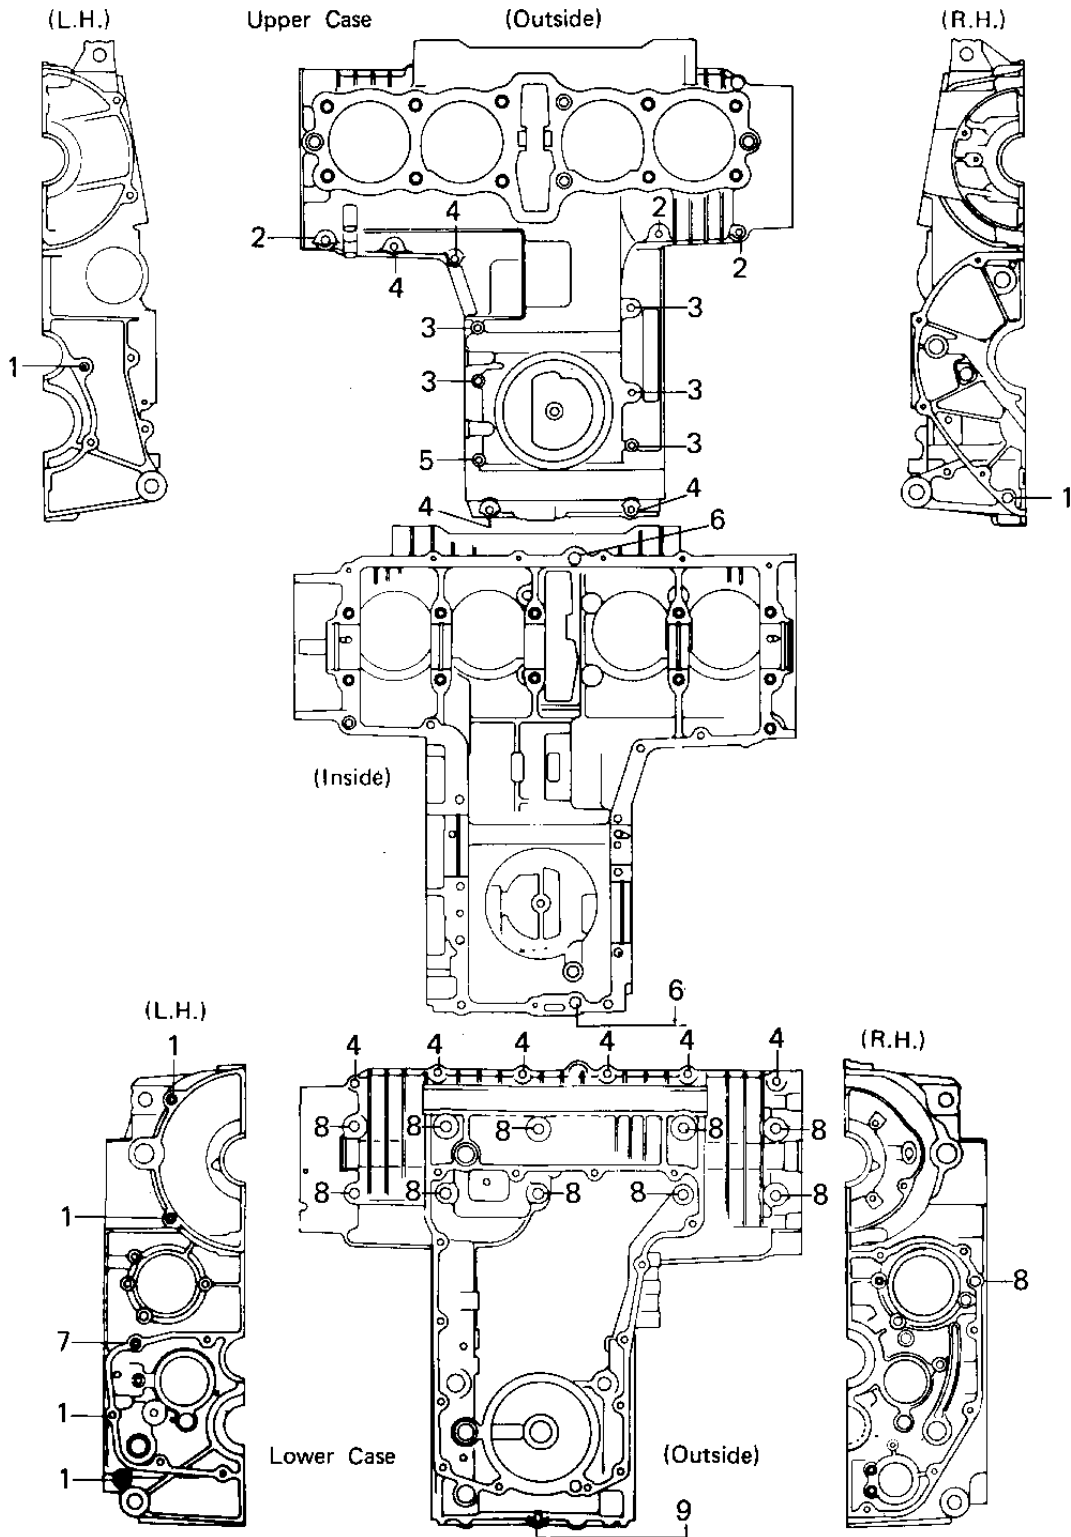

1978 KZ650 PARTS DIAGRAM

CRANKCASE BOLT & STUD PATTERN

1978 KZ650 PARTS LIST

CRANKCASE BOLT & STUD PATTERN

ITEM NAME	PART NUMBER	QUANTITY
PIN-DOWEL (Ref # 1)	92042-007	1
BOLT-FLANGED,6X50 (Ref # 2)	130G0650	1
BOLT,HEX HEAD,6X99 (Ref # 3)	92003-111	1
BOLT,6X43 (Ref # 4)	92002-1881	2
BOLT,HEX HEAD,6X116 (Ref # 5)	92003-113	1
PIN,DOWEL,10X8.2X14 (Ref # 6)	92043-1037	1
PIN,DOWEL,6X14 (Ref # 7)	551A0614	1
BOLT-FLANGED,8X95 (Ref # 8)	130P0895	1
BOLT,6X105 (Ref # 9)	92003-194	1