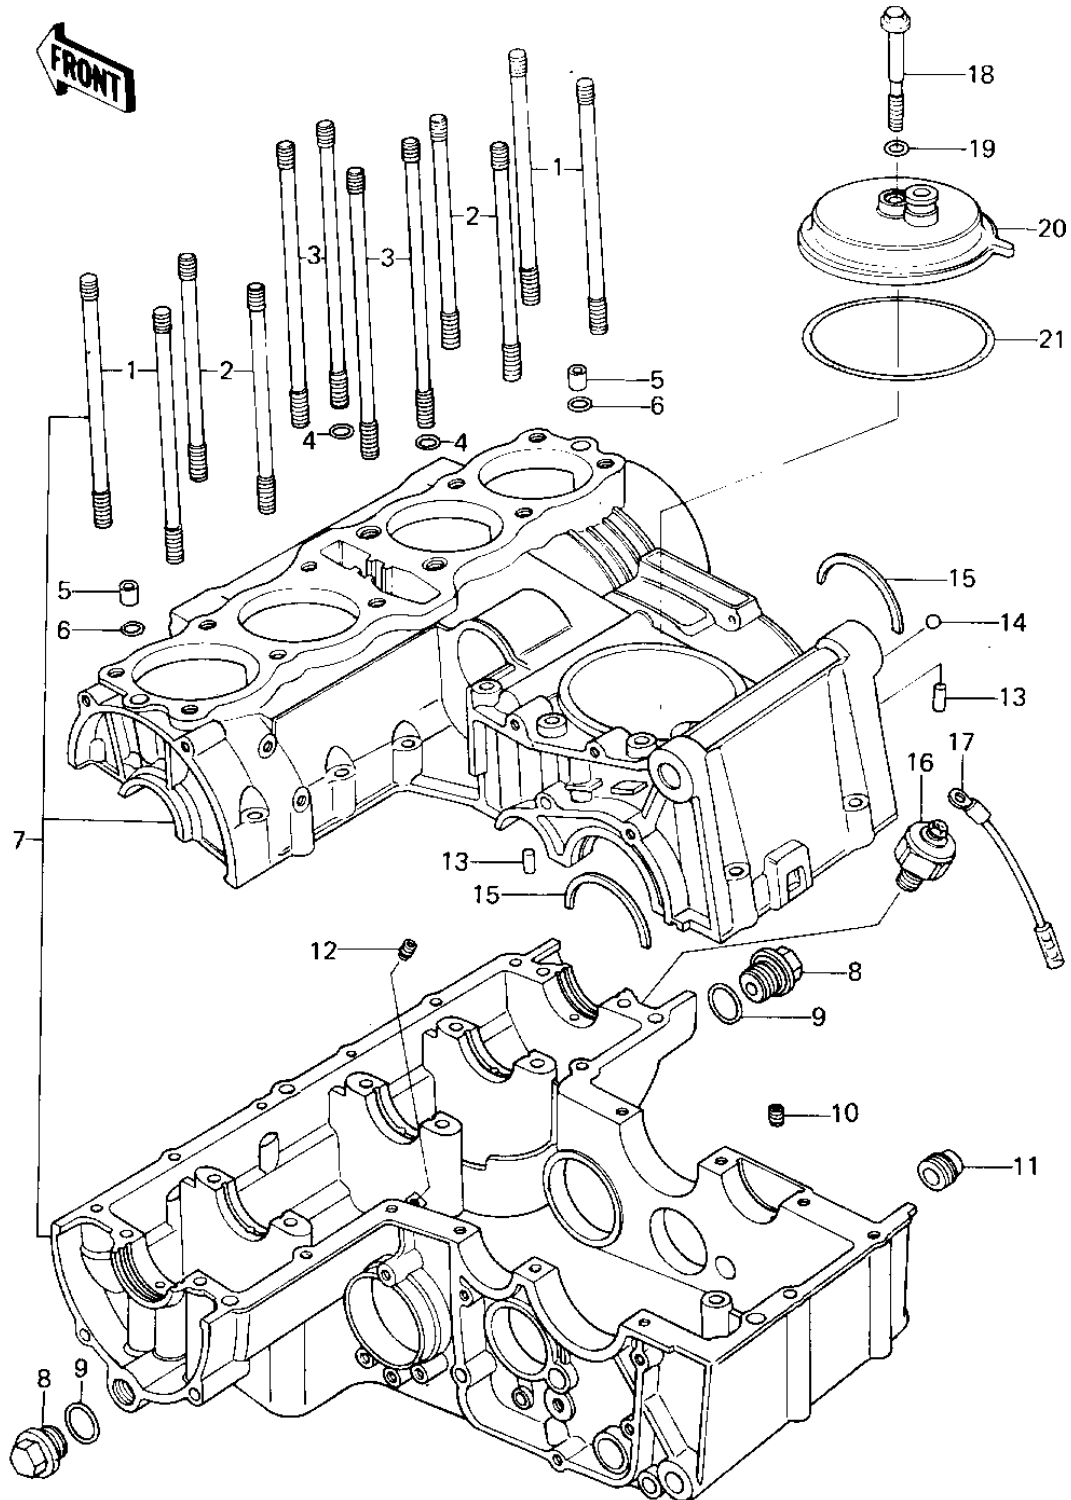

## 1978 KZ650 PARTS DIAGRAM

CRANKCASE/BREATHER COVER

## 1978 KZ650 PARTS LIST

### CRANKCASE/BREATHER COVER

ITEM NAME	PART NUMBER	QUANTITY
STUD,10X133 (Ref # 1)	92004-1004	2
STUD,10X116 (Ref # 2)	92004-1007	2
STUD,10X153 (Ref # 3)	92004-062	1
"O" RING,8.8MM (Ref # 4)	92055-099	1
NOZZLE (Ref # 5)	92062-016	1
O RING (Ref # 6)	670D2010	1
CRANKCASE ASSY (Ref # 7)	14001-101	1
CRANKCASE SET (Ref # 7)	14001-5046	1
PLUG (Ref # 8)	92066-066	1
RING-O (Ref # 9)	92055-1146	1
NOZZLE (Ref # 10)	92062-015	1
NOZZLE (Ref # 11)	92062-014	1
NOZZLE,OIL BIAS (Ref # 12)	92062-011	1
PIN DOWEL 6MM (Ref # 13)	92042-016	1
PLUG (Ref # 14)	92066-057	1
RING BEARING SETTING (Ref # 15)	14013-004	1
SWITCH ASY,OIL PRSSUR (Ref # 16)	16144-006	1
WIRE,LEAD,OIL SWITCH (Ref # 17)	26011-1011	2
BOLT,HEX HEAD,8X72 (Ref # 18)	92003-107	1
"O" RING,8MM (Ref # 19)	670B1508	1
BODY-BREATHER (Ref # 20)	14070-1008	1
"O" RING,91MM (Ref # 21)	92055-052	1