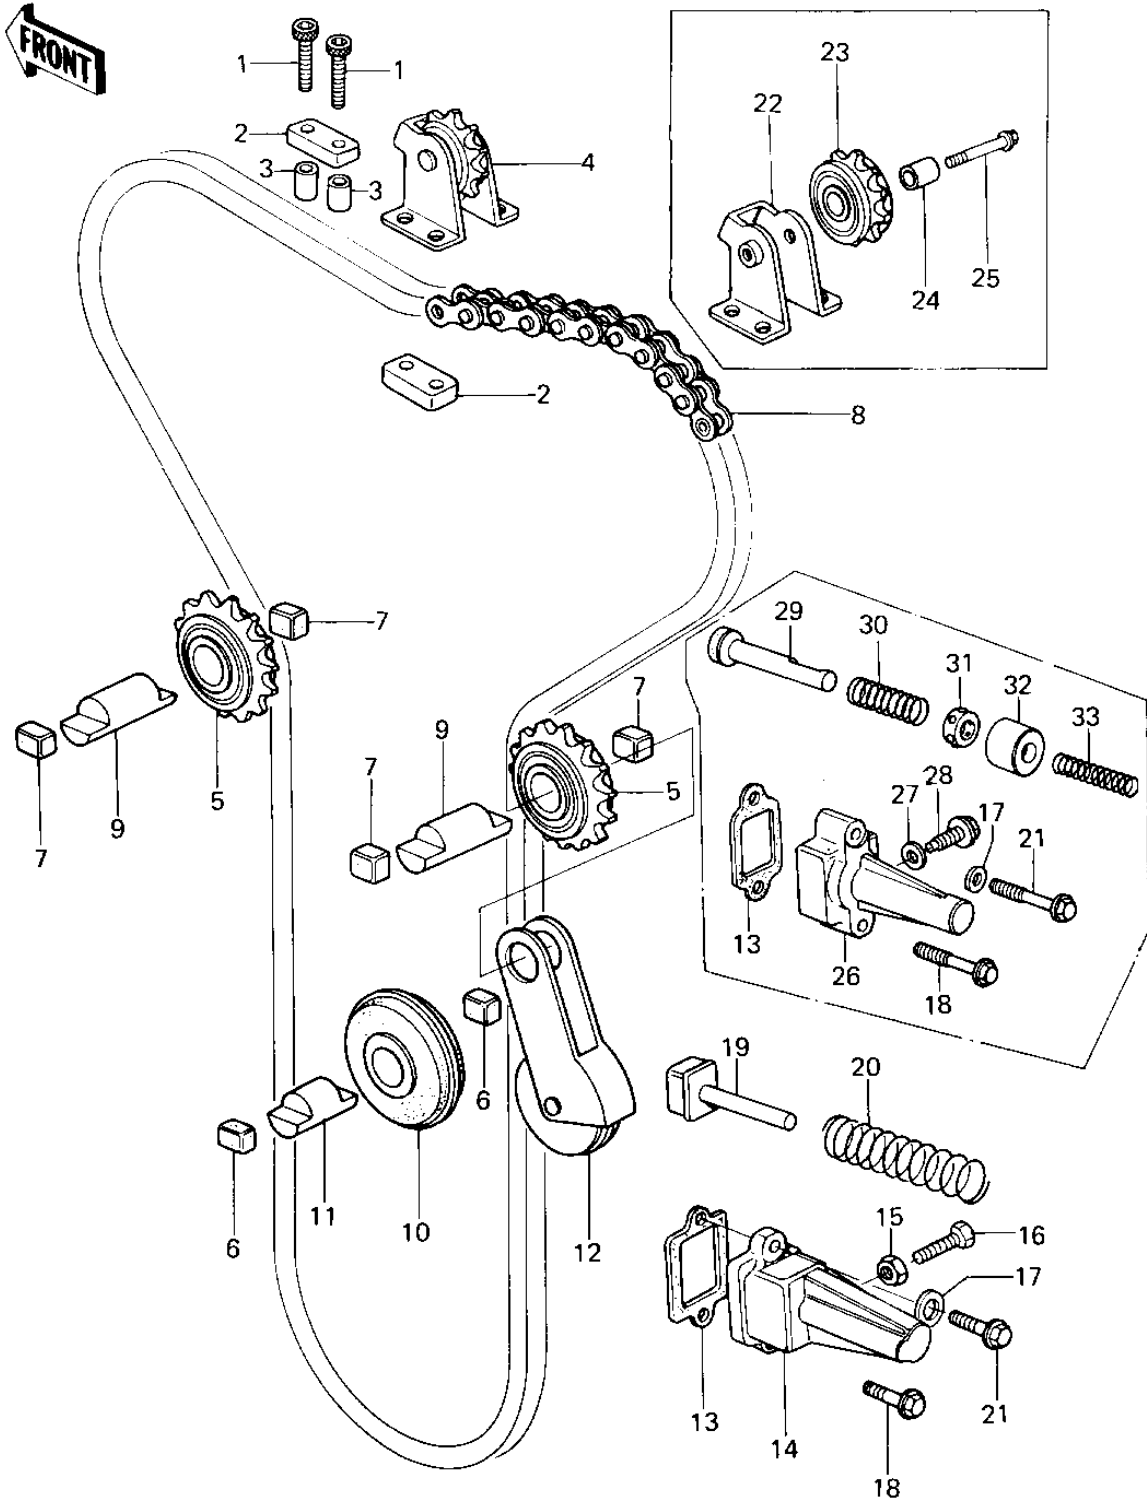

1978 KZ650 PARTS DIAGRAM

CAM CHAIN/TENSIONER

1978 KZ650 PARTS LIST

CAM CHAIN/TENSIONER

ITEM NAME	PART NUMBER	QUANTITY
BOLT,ALLEN,6X32 (Ref # 1)	120Q0632	1
DAMPER RUBBER (Ref # 2)	92075-289	1
COLLAR,8X15 (Ref # 3)	92027-1079	1
IDLER ASSY,CAM CHAIN (Ref # 4)	12053-1013	2
IDLER ASSY,CAM CHAIN (Ref # 5)	12053-1012	2
DAMPER RUBBER (Ref # 6)	92075-123	1
RUBBER,GUIDE ROLLAR (Ref # 7)	92075-232	1
CHAIN,CAM (Ref # 8)	21070-012	1
SHAFT,GUIDE ROLLER (Ref # 9)	12052-005	1
ROLLER,CAM CHN GUIDE (Ref # 10)	12055-004	1
SHAFT,CAM CHAIN GUIDE (Ref # 11)	12052-003	1
TENSIONER,CAM CHAIN (Ref # 12)	12048-015	1
GASKET,TENSIONER (Ref # 13)	11009-1980	1
HOLDER,TENSIONER (Ref # 14)	12049-1003	1
NUT 6MM (Ref # 15)	311B0600	1
BOLT,TENSIONER ADJUST (Ref # 16)	92003-093	1
WASHER OIL PUMP BANJO (Ref # 17)	92022-077	2
BOLT,FLANGED,6X30 (Ref # 18)	130G0630	1
PUSH ROD,CAM CHAIN (Ref # 19)	12054-001	1
SPRING,TENSTIONER (Ref # 20)	92081-107	1
BOLT,FLANGED,6X35 (Ref # 21)	130H0635	1
COLLAR,IDLER (Ref # 24)	92027-261	1
BOLT,FLANGED,6X25 (Ref # 25)	130G0625	1
TENSIONER KIT (Ref # 26)	99996-1021	1
BELT,TENSIONER ADJUST (Ref # 28)	92001-1155	1
ROD ASSY,PUSH (Ref # 29)	13116-1008	1
SPRING,TENSIONER (Ref # 30)	92081-1068	1
RETAINER (Ref # 31)	14020-1002	1
COLLAR, TENSIONER (Ref # 32)	92027-1102	1

1978 KZ650 PARTS LIST

CAM CHAIN/TENSIONER

ITEM NAME	PART NUMBER	QUANTITY
SPRING (Ref # 33)	92081-146	1