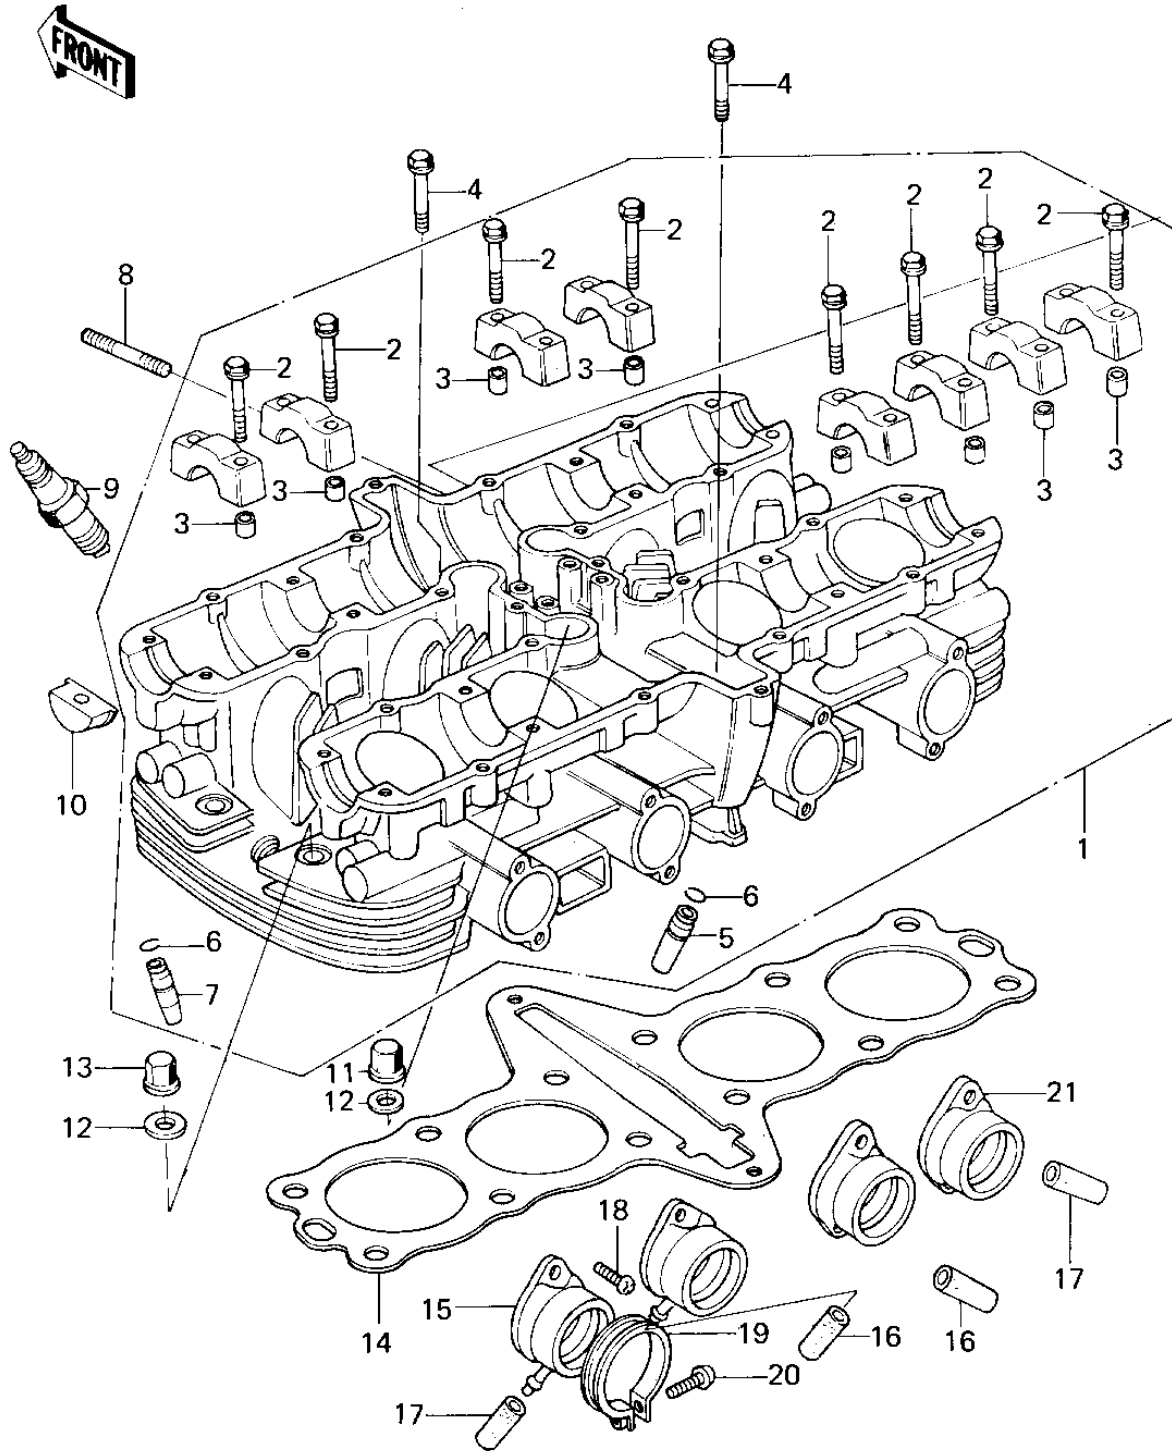

1978 KZ650 PARTS DIAGRAM

CYLINDER HEAD

1978 KZ650 PARTS LIST

CYLINDER HEAD

ITEM NAME	PART NUMBER	QUANTITY
CYLINDER HEAD,BARREL (Ref # 1)	11002-028-2H	1
HEAD ASSY,CYLINDER (Ref # 1)	11002-1020	1
BOLT,HEX HEAD,6X38 (Ref # 2)	92003-206	1
PIN-DOWEL (Ref # 3)	92042-007	1
BOLT,6X43 (Ref # 4)	92002-1881	1
GUIDE,INLET VALVE (Ref # 5)	12013-009	1
CIRCLIP-VALVE (Ref # 6)	92036-023	1
GUIDE,EXHAUST VALVE (Ref # 7)	49002-1002	1
STUD,6X27 (Ref # 8)	92004-066	1
SPARK PLUG B7ES (Ref # 9)	B7ES	1
PLUG,CAMSHAFT,11.35X1 (Ref # 10)	92066-1111	1
NUT,10MM (Ref # 11)	92015-1415	1
NUT,CYLINDER HEAD (Ref # 11)	92015-076	2
WASHER PLAIN 10MM (Ref # 12)	411B1000	1
GASKET-HEAD,CYLINDER (Ref # 14)	11004-1107	2
HOLDER,CARB,L.H. (Ref # 15)	16065-046	1
RUBBER PLUG (Ref # 16)	92068-006	3
SCREW PAN HEAD 6X18 (Ref # 18)	220B0618	1
CLAMP,CARBURETOR HLDR (Ref # 19)	92037-178	1
SCREW-PAN-CROS,5X25 (Ref # 20)	220B0525	1
HOLDER,CARB,R.H (Ref # 21)	16065-047	1