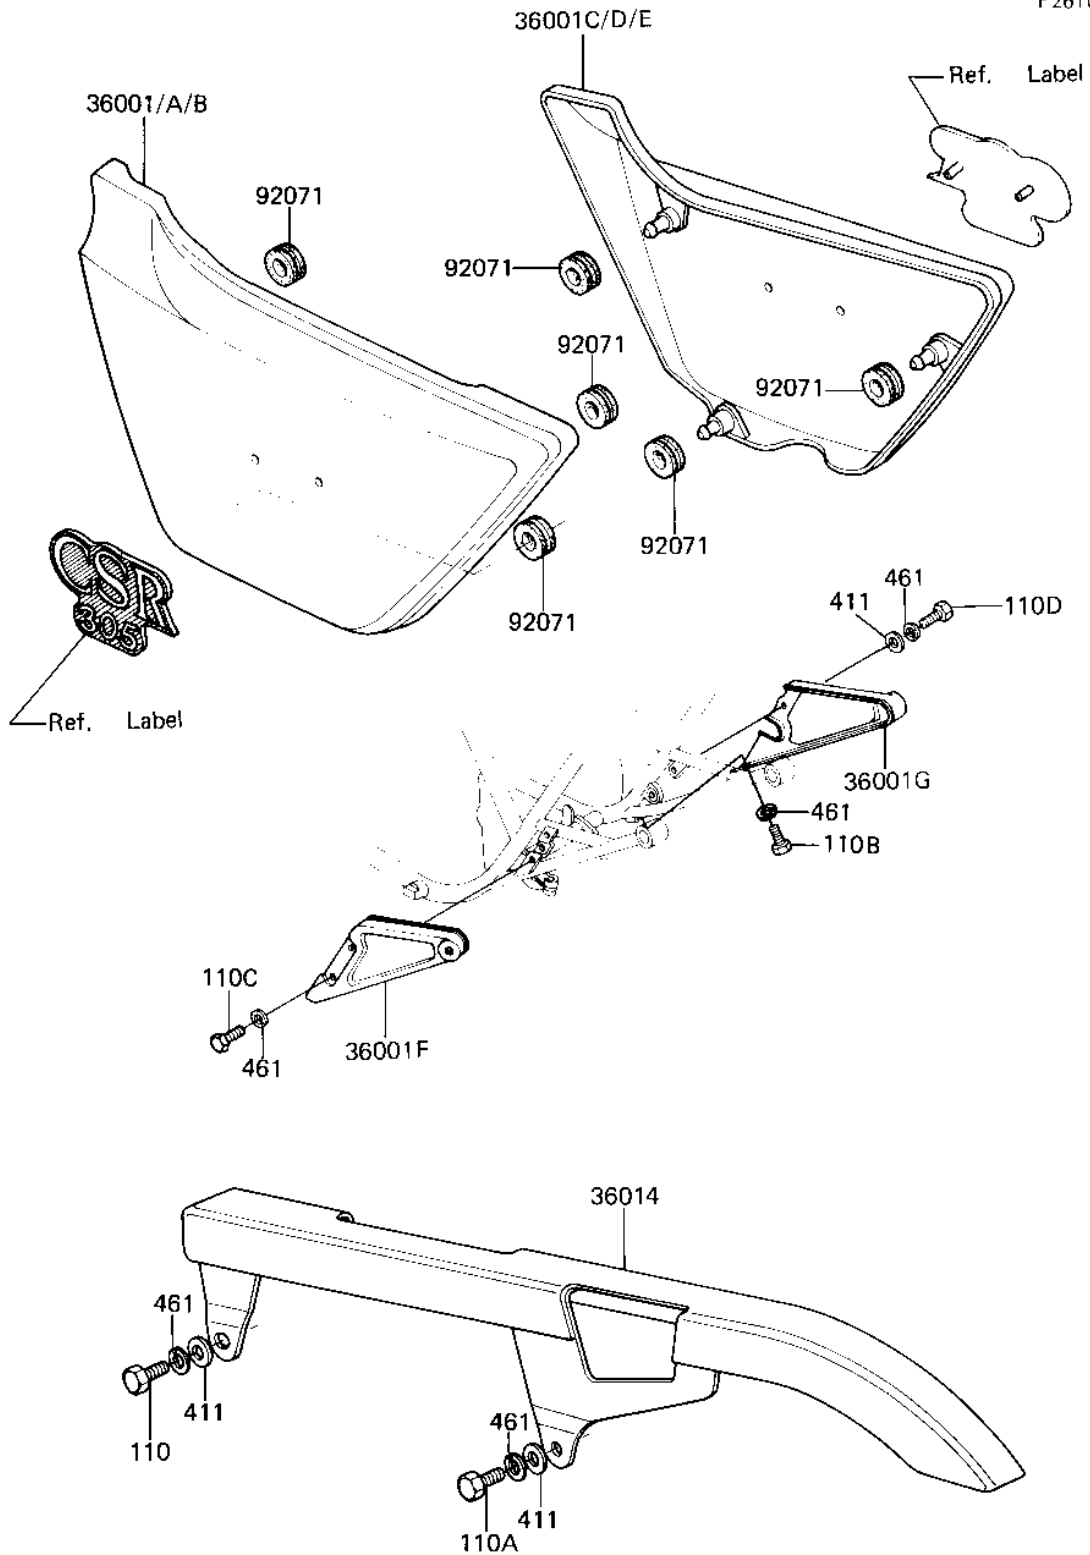

1981 305 CSR PARTS DIAGRAM

SIDE COVERS/CHAIN COVER

F2610-0035

1981 305 CSR PARTS LIST

SIDE COVERS/CHAIN COVER

ITEM NAME	PART NUMBER	QUANTITY
COVER-SIDE,LH,P.RED (Ref # 36001)	36001-1125-A5	1
COVER-SIDE,LH,EBONY (Ref # 36001B)	36001-1125-8G	1
COVER-SIDE,RH,P.RED (Ref # 36001C)	36001-1126-A5	1
COVER-SIDE,RH,EBONY (Ref # 36001E)	36001-1126-8G	1
COVER,MUFFLER STAY,LH (Ref # 36001F)	36001-1129	1
COVER,MUFFLER STAY,RH (Ref # 36001G)	36001-1130	1
CASE-CHAIN,CR-PLATED (Ref # 36014)	36014-1038	1
GROMMET (Ref # 92071)	92071-056	1
BOLT-UPSET,6X12 (Ref # 110)	112G0612	1
BOLT-UPSET 6X14 (Ref # 110A)	112B0614	1
BOLT,6X8 (Ref # 110B)	110N0608	1
BOLT-FLANGED-SMALL (Ref # 110C)	132E0612	1
BOLT-UPSET (Ref # 110D)	112G0614	1
WASHER PLAIN 6MM (Ref # 411)	411B0600	1
WASHER SPRING 6MM (Ref # 461)	461F0600	1