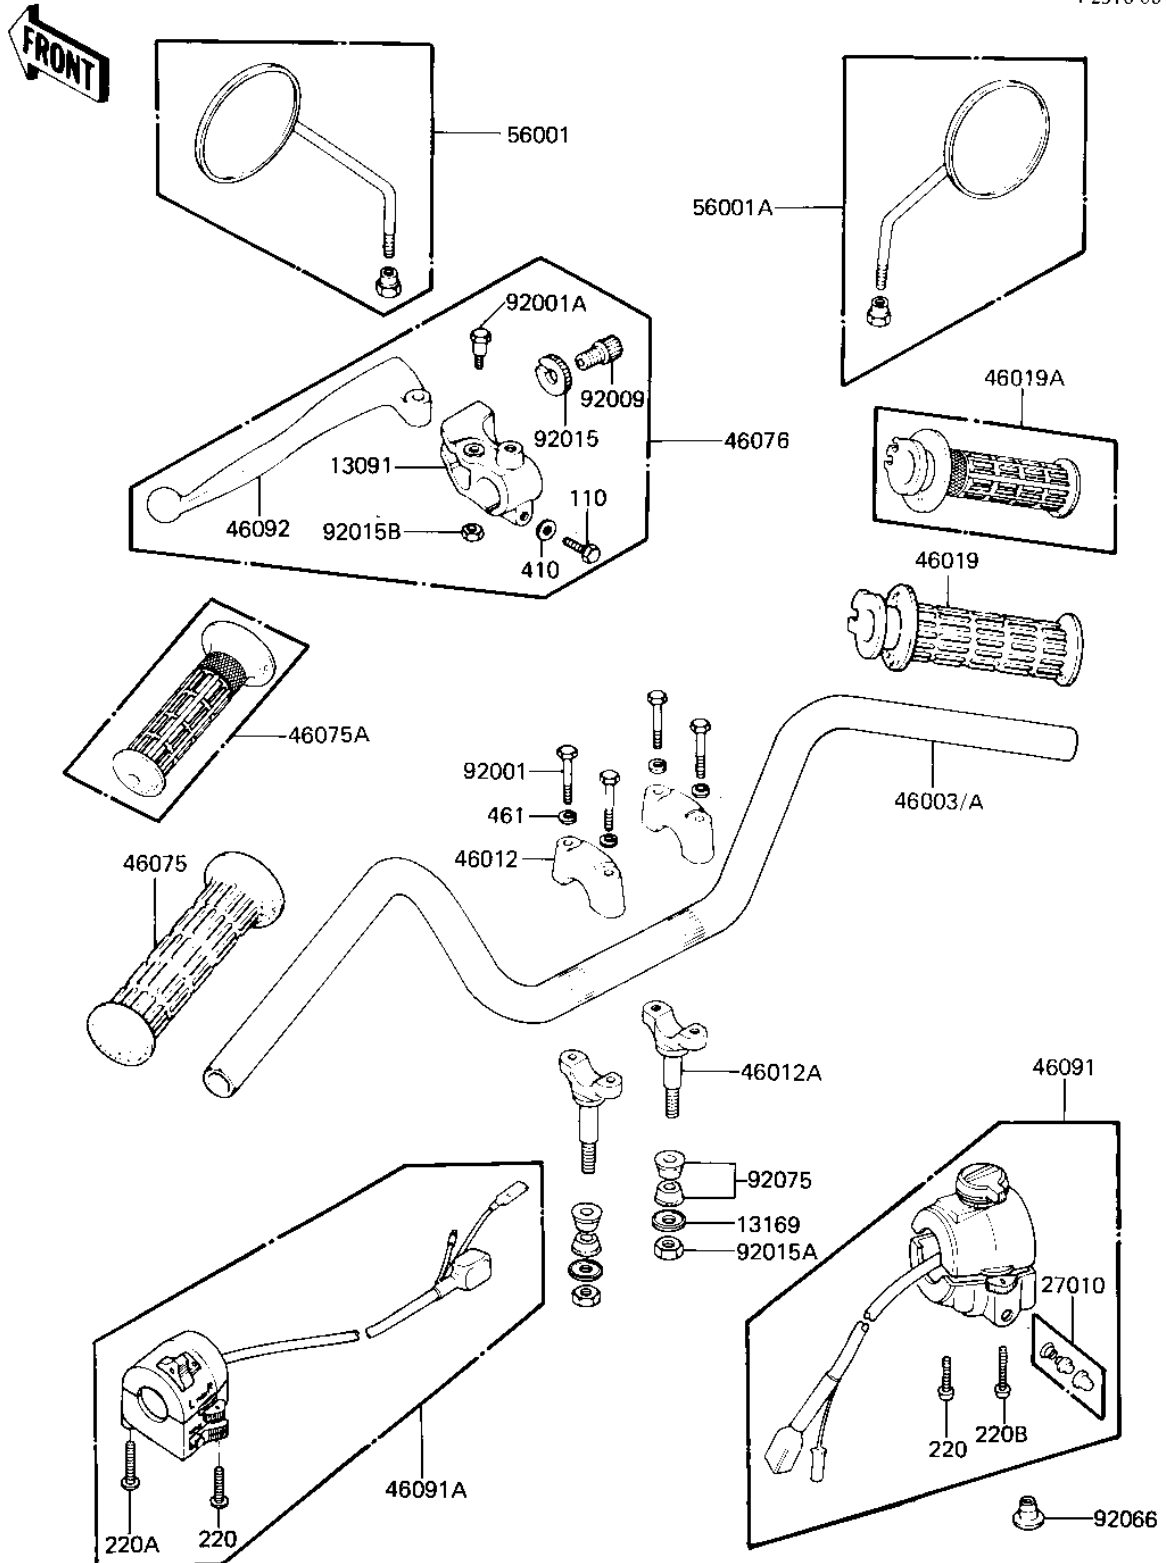

1981 305 CSR PARTS DIAGRAM

HANDLEBAR

F2310-0048

1981 305 CSR PARTS LIST

HANDLEBAR

ITEM NAME	PART NUMBER	QUANTITY
HOLDER,CLUTCH LEVER (Ref # 13091)	46094-017	1
CAP HANDLEBAR HOLDER (Ref # 13169)	46016-003	1
SWITCH ASSY,HORN BUTN (Ref # 27010)	27010-1009	1
HANDLEBAR (Ref # 46003)	46003-1045	1
HOLDER-HANDLEBAR (Ref # 46012)	46012-008	1
HOLDER-HANDLEBAR LOW (Ref # 46012A)	46012-010	1
GRIP-ASSY THROTTLE (Ref # 46019)	46019-038	1
RUBBER,L.H GRIP (Ref # 46075)	46075-028	1
LEVER ASSY,CLUTCH (Ref # 46076)	46076-052	1
HOUSING ASSY,R.H (Ref # 46091)	46091-1039	1
HOUSING-ASSY-CONT,LH (Ref # 46091A)	46091-1187	1
LEVER,CLUTCH (Ref # 46092)	46092-023	1
REAR VIEW MIRROR,L.H. (Ref # 56001)	56001-1007	1
REAR VIEW MIRROR,R.H. (Ref # 56001A)	56001-1008	1
BOLT 8X38 (Ref # 92001)	92001-1405	1
BOLT,HEX HEAD (Ref # 92001A)	92007-047	1
SCREW CABLE ADJUST (Ref # 92009)	46055-003	1
NUT,CABLE ADJUST NUT (Ref # 92015)	46056-007	1
NUT,10MM (Ref # 92015A)	92015-1429	1
NUT (Ref # 92015B)	92019-008	1
PLUG,9.5X8 (Ref # 92066)	92066-1077	1
DAMPER RUBBER HANDLE (Ref # 92075)	92075-039	1
BOLT HEX HEAD 6X25 (Ref # 110)	110N0625	1
SCREW PAN HEAD 5X30 (Ref # 220)	220B0530	1
SCREW-PAN-CROS (Ref # 220A)	220B0535	1
SCREW-PAN-CROS (Ref # 220B)	220B0540	1
WASHER PLAIN 6MM (Ref # 410)	410B0600	1
WASHER SPRING 8MM (Ref # 461)	461F0800	1