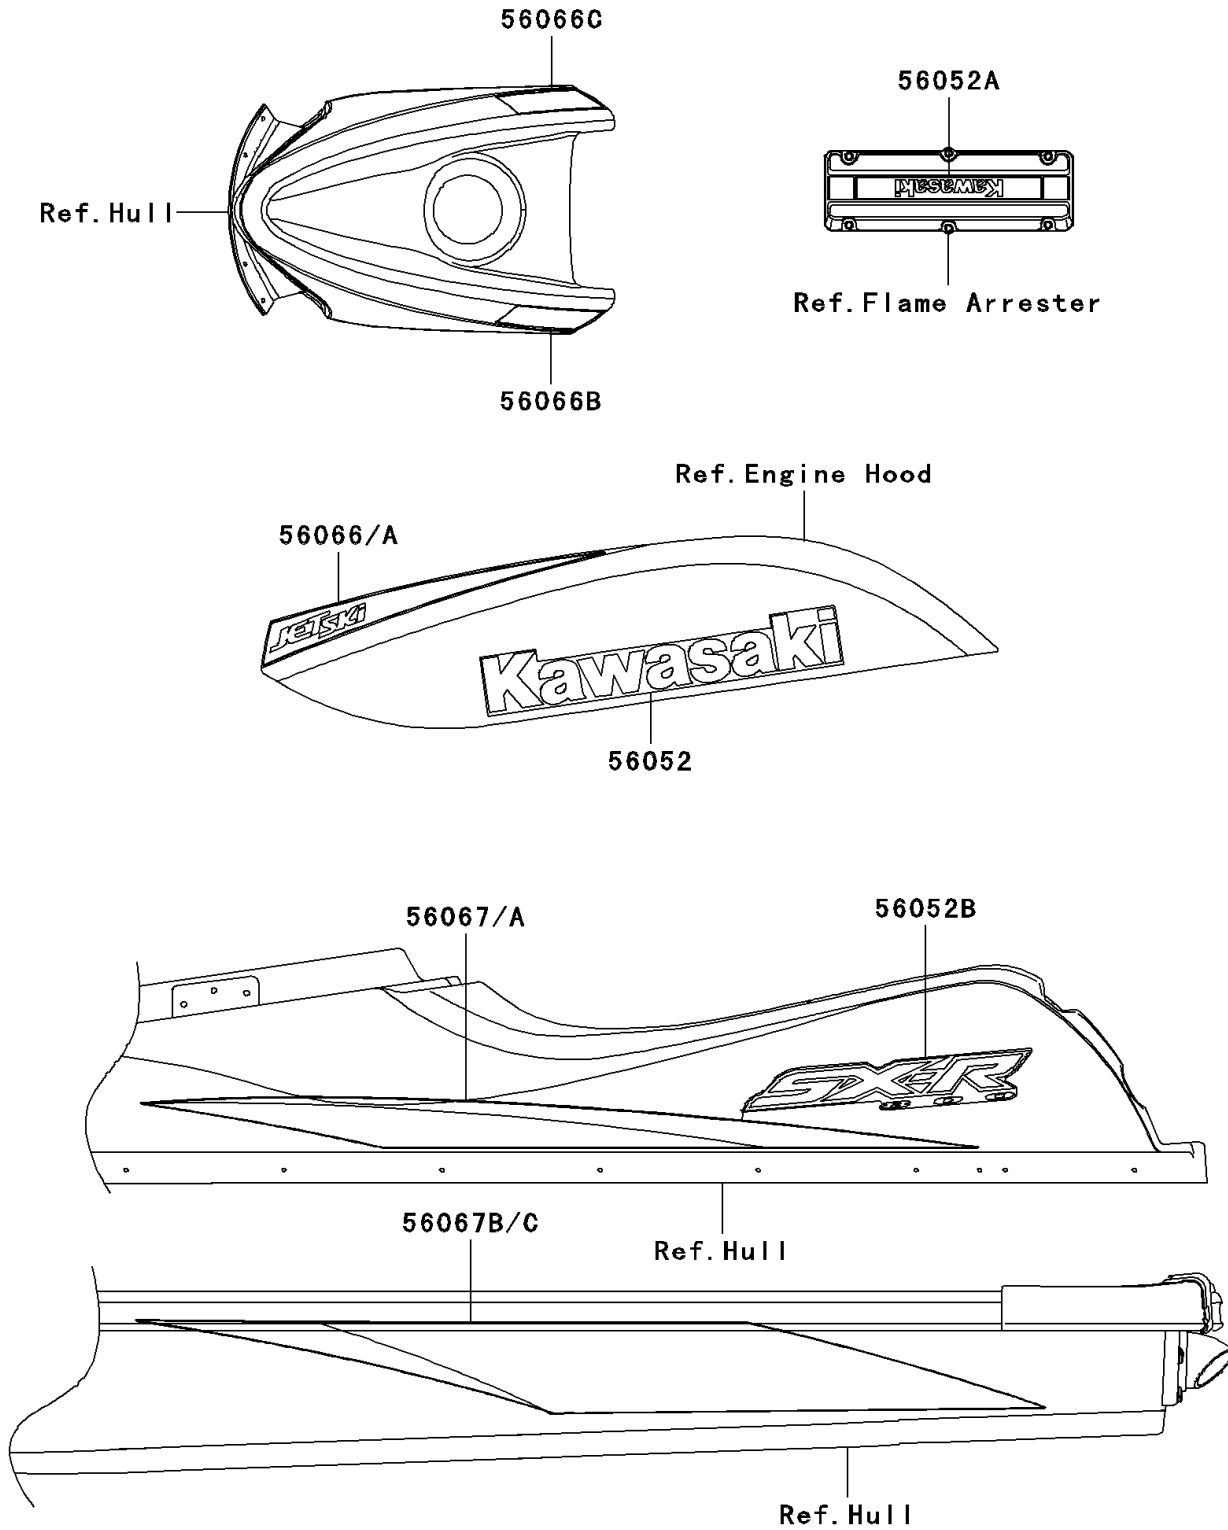

## 2006 JET SKI® 800 SX-R™ PARTS DIAGRAM

Decals(Yellow)(A6F)(US)

F3880A

## 2006 JET SKI® 800 SX-R™ PARTS LIST

Decals(Yellow)(A6F)(US)

ITEM NAME	PART NUMBER	QUANTITY
MARK,ENGINE HOOD,KAWASAKI (Ref # 56052)	56052-3799	1
MARK,KAWASAKI (Ref # 56052A)	56052-3807	1
MARK,DECK,SX-R 800 (Ref # 56052B)	56052-3831	1
PATTERN,ENGINE HOOD,LH (Ref # 56066)	56066-3829	1
PATTERN,ENGINE HOOD,RH (Ref # 56066A)	56066-3830	1
PATTERN,NOSE COVER,LH (Ref # 56066B)	56066-3861	1
PATTERN,NOSE COVER,RH (Ref # 56066C)	56066-3862	1
PATTERN,DECK,LH (Ref # 56067)	56067-3701	1
PATTERN,DECK,RH (Ref # 56067A)	56067-3702	1
PATTERN,HULL,LH (Ref # 56067B)	56067-3703	1
PATTERN,HULL,RH (Ref # 56067C)	56067-3704	1